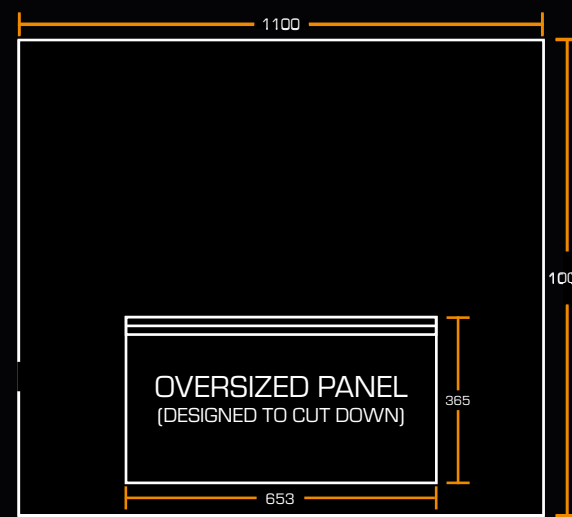

OPTIONAL FRAMES/PANELS