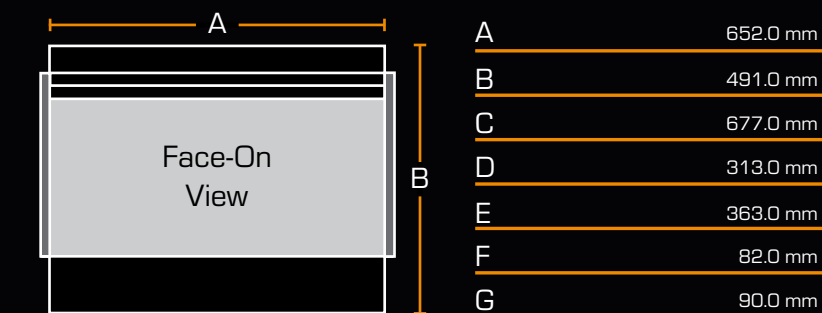

ASHLETT

DUTCH INSPIRATION

The Ashlett Insert adds another option to the British Fires' growing product catalogue. Following Dutch proportions, the insert allows for one, two or three-sided installation. It can be upgraded with a steel frame finished in a textured powder coat black paint to suit single sided, 2 sided (corner) or 3 sided (Bay) applications. There are 3 single sided frame and panel options to fit new builds and many existing masonry chimney openings.

DELUXE FROM THE START

The Ashlett ships as standard with Deluxe Real logs and Dark Rear Glass ensuring a premium realistic viewing out of the box! The British oak logs and fuel bed finished with bark and wood-chippings come to life with the rich warm and vibrant hues glowing underneath.

[SCAN TO LEARN MORE](#)