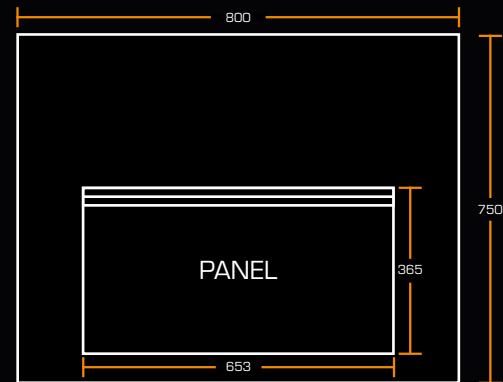

OPTIONAL FRAMES/PANELS