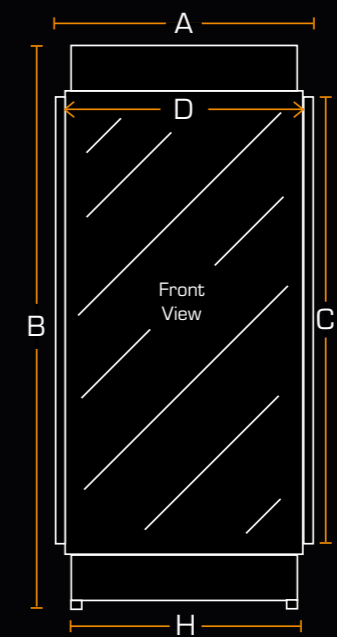

**BRITISH
FIRES**

THE KNIGHTWOOD

KNIGHTWOOD

THE PORTAIT PERSPECTIVE

Named after the lone 500+ year old Knightwood Oak tree located in the New Forest; the Knightwood electric fire also stands tall with a viewing port nearly 1160mm high and 717mm wide. It is perfect for customers who want to make a real statement in any living space.

A	802.0 mm
B	1529.0 mm
C	1159.0 mm
D	720.0 mm
E	151.0 mm
F	178.0 mm
G	392.5 mm
H	725.0 mm
I	380.0 mm

[SCAN TO LEARN MORE](#)

DELUXE REAL LOGS

As standard, your electric fireplace is installed with our premium Deluxe Real Logs for all models.