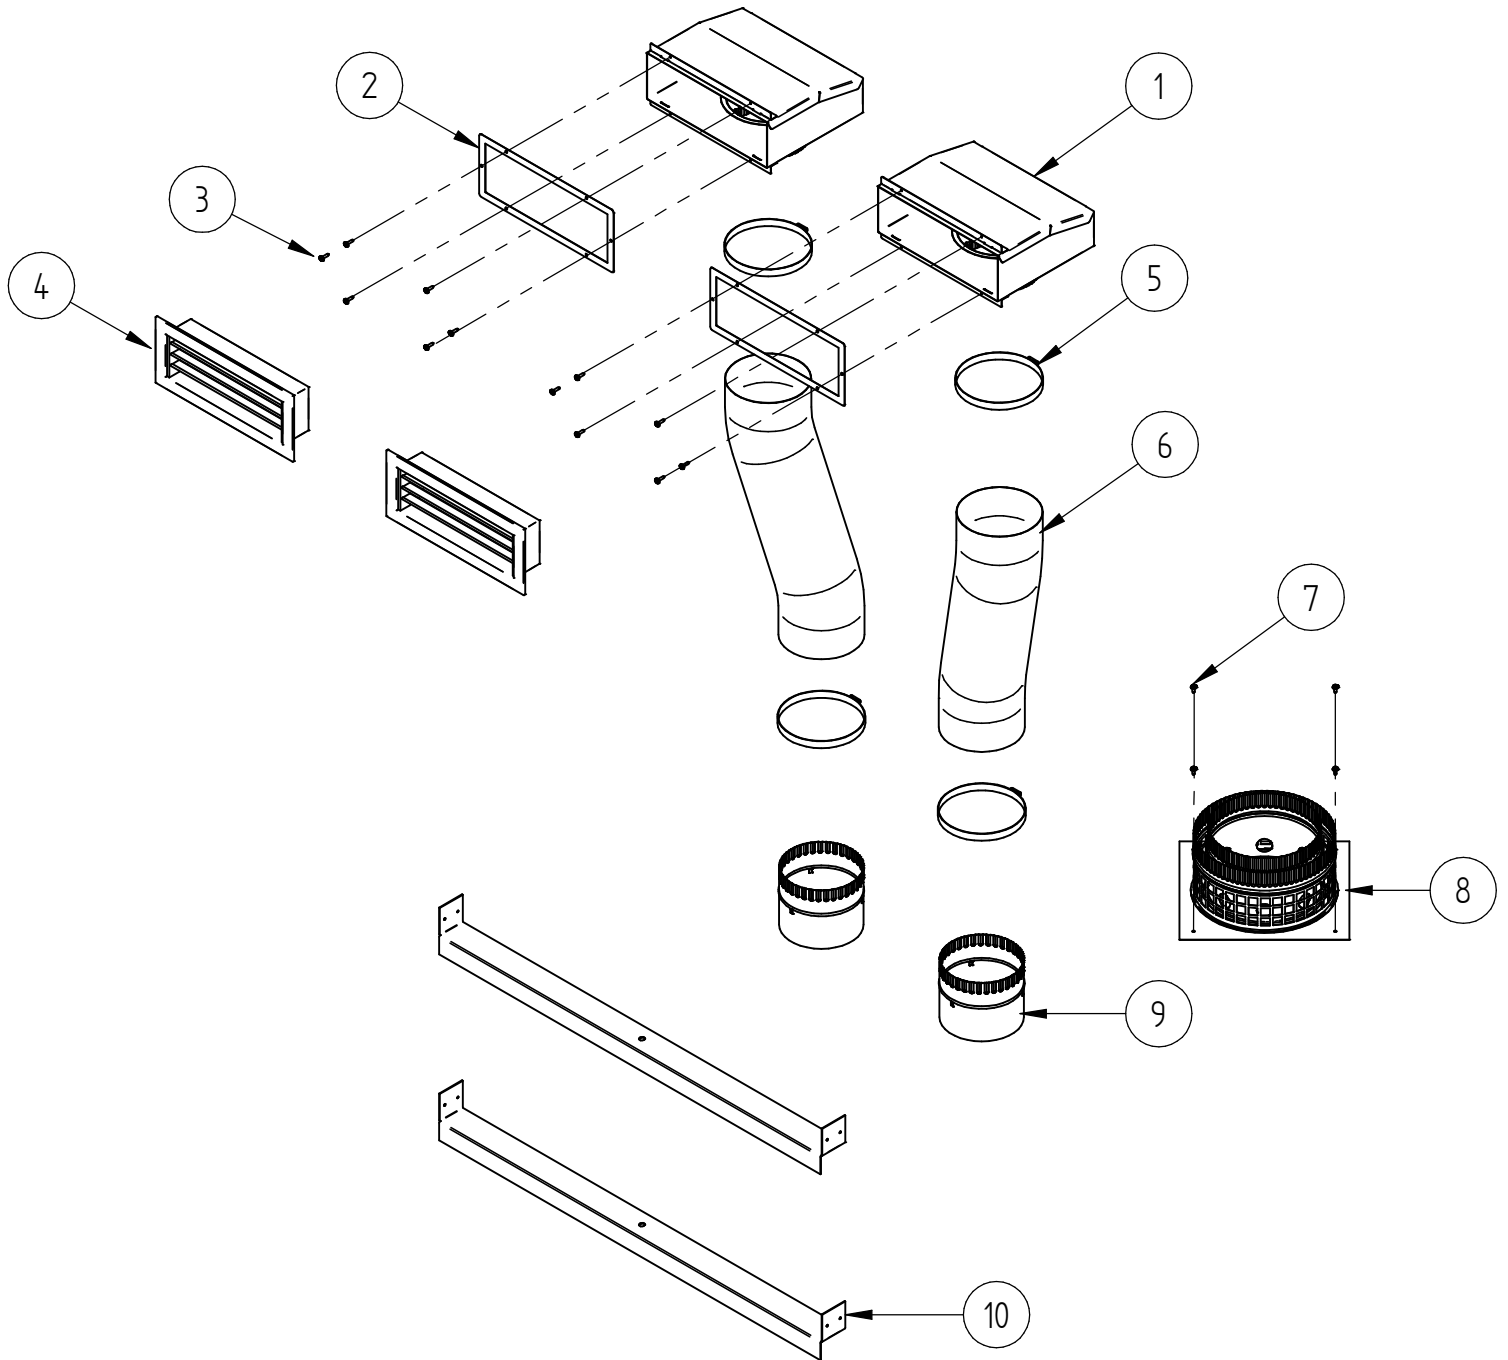

When ordering PLEASE QUOTE PART ID along with Finish Suffix (if applicable)

DOOR ASSEMBLY (982003)

When ordering PLEASE QUOTE PART ID along with Finish Suffix (if applicable)

DOOR ASSEMBLY				
Item	Part ID	Model	Description	Qty
		I7000		
1	982078	V02	I7000 - DOOR RETAINER TOP CAP	1
2	522117	-	NUT; HEX STD M6 ZP	8
3	982191	-	DOOR LATCH BUSH ASSY	2
4	521702	-	SCREW; GRUB M5X6 ALLEN BLK	2
5	598561	-	DD TOP DOOR ROPE SEAL	1
6	582185	-	I7000 - DOOR LATCH ROD	1
7	982004	V02	I7000 - DOOR WELDED ASSEMBLY	1
8	523041	-	WASHER; FLAT M8 X1 mm StSt 304	1
9	C10MMGT_982911	-	GLASS TAPE, 10mm X 3mm X 50M, Length 2.7M	1
10	582082	-	I7000 GLASS 670 X 548 X 5	1
11	982287	V02	I7000 DOOR CAPPING SIDES	2
12	522104	-	NUT; HEX STD M4 ZP	8
13	982079	V02	I7000 - GLASS RETAINER CAP BOT	1
14	523018	-	WASHER; FLAT 5/16"X5/8" X16G BLK	1
15	982187	-	I7000, DOOR LATCH HANDLE	1
16	523031	-	WASHER; FLAT M6 ZP	1
17	522907	-	NUT; BINX M6 ZP	1

When ordering PLEASE QUOTE PART ID along with Finish Suffix (if applicable)

VENT , TOP SPIGOT AND FRAME BRKT

When ordering PLEASE QUOTE PART ID along with Finish Suffix (if applicable)

VENT , TOP SPIGOT AND FRAME BRKT				
Item	Part ID	Model	Description	Qty
		I7000		
1	982172	V02	I7000 - VENT BOX SUB	2
2	982290	-	I7000 VENT CUTOUT TEMPLATE	2
3	521625	-	SCREW; S/T 8GX3/4" MUSH FLANGE POZI BLK	12
4	582183	-	WALL GRILL 300X100 - I7000	2
5	582195	-	I7000 ALI DUCT HOSE CLIP	2
6	582182	-	I7000 SPIRAL LOCK ALU DUCT 1500 EXP	2
7	521643	-	SCREW; S/T 8GX1/2" HEX POZI BLK	4
8	593374	-	FLANGE- SPIGOT ASSY I9000	1
9	982140	-	I7000 VENT TUBES 150 ID DIA	2
10	995168	-	SUPPORT ANGLE - ZC BOX GR PROV	2