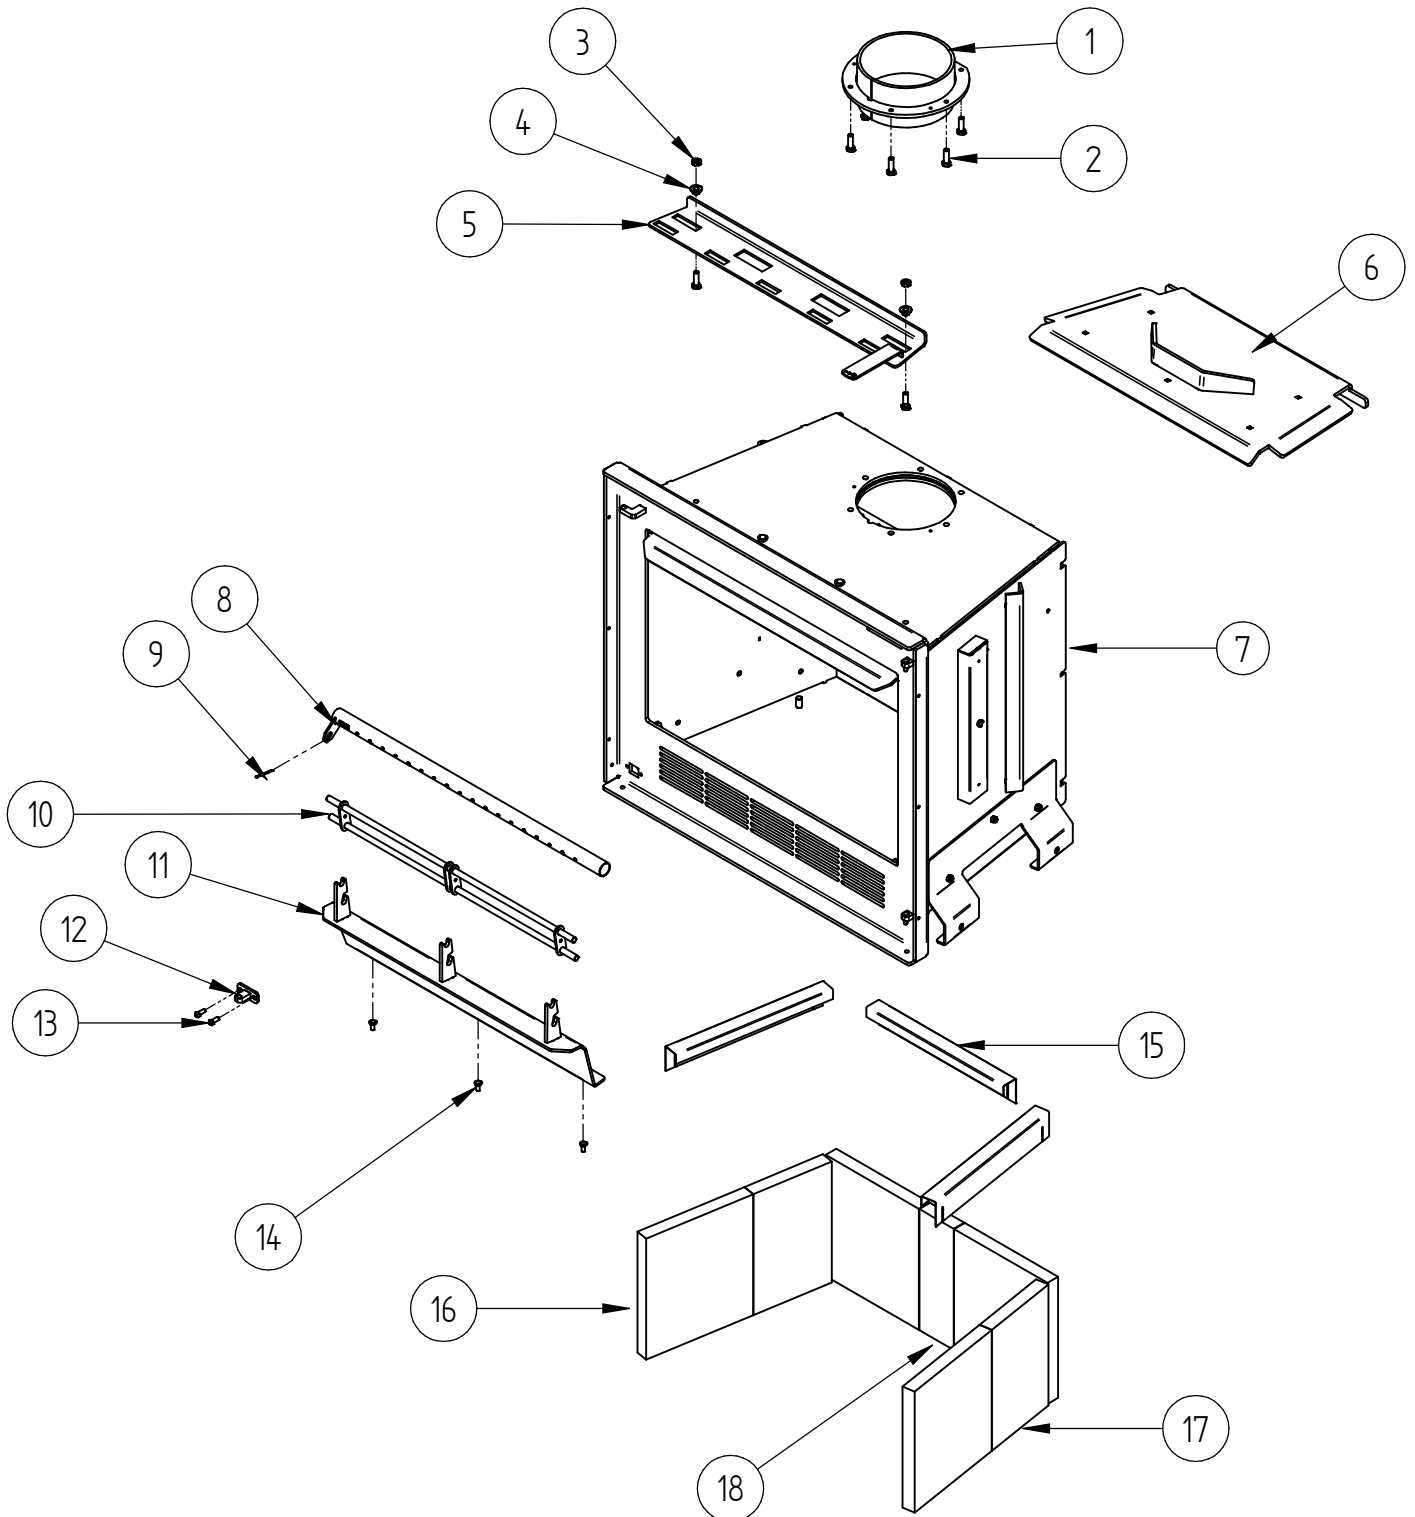

When ordering PLEASE QUOTE PART ID along with Finish Suffix (if applicable)

SPIGOT, AIRSLIDE, BAFFLE, FIREBOX, AIRTUBE, GRATE, DEFLECTOR, HINGE AND BRICKS				
Item	Part ID	Model	Description	Qty
		I7000		
1	982025	-	I7000 FLUE SPIGOT ASSEMBLY	1
2	521067	-	SCREW, M8X25 HEX ZP	8
3	522118	-	NUT, HEX STD M8 ZP	2
4	582150	-	SPACER - AIR SLIDE, I7000	2
5	982151	V02	I7000 -AIR SLIDE ASSY	1
6	982005	-	I7000 BAFFLE ASSEMBLY	1
7	982020	-	I7000 - FIREBOX ASSY	1
8	982108	-	I7000 - AIR TUBE S/S ASSEMBLY	1
9	526101	-	CLIP-R-CLIP 1.8 DIA ST	1
10	982156	V02	I7000 GRILL SET SUB ASSY BLK VHT	1
11	982120	V02	I7000 LOWER DEFLECTOR SUB ASSY	1
12	982148	-	I7000 - ADJUSTABLE HINGE	1
13	521811	-	SCREW; CAP M6X16 BUTTON ALLEN BLK	10
14	521009	-	SCREW; M6X12 HEX ZP	14
15	987146	-	CHANNEL - BRICK RETAINER LE7000	3
16	587145	-	BRICK - FIRE, SIDE	2
17	587112	-	BRICK - FIRE BACK	4
18	582164	-	BRICK - 25*80*245*	1

When ordering PLEASE QUOTE PART ID along with Finish Suffix (if applicable)

DOOR ASSEMBLY (982003)

When ordering PLEASE QUOTE PART ID along with Finish Suffix (if applicable)

DOOR ASSEMBLY				
Item	Part ID	Model	Description	Qty
		I7000		
1	982078	V02	I7000 - DOOR RETAINER TOP CAP	1
2	522117	-	NUT; HEX STD M6 ZP	8
3	982191	-	DOOR LATCH BUSH ASSY	2
4	521702	-	SCREW; GRUB M5X6 ALLEN BLK	2
5	598561	-	DD TOP DOOR ROPE SEAL	1
6	582185	-	I7000 - DOOR LATCH ROD	1
7	982004	V02	I7000 - DOOR WELDED ASSEMBLY	1
8	523041	-	WASHER; FLAT M8 X1 mm StSt 304	1
9	C10MMGT_982911	-	GLASS TAPE, 10mm X 3mm X 50M, Length 2.7M	1
10	582082	-	I7000 GLASS 670 X 548 X 5	1
11	982287	V02	I7000 DOOR CAPPING SIDES	2
12	522104	-	NUT; HEX STD M4 ZP	8
13	982079	V02	I7000 - GLASS RETAINER CAP BOT	1
14	523018	-	WASHER; FLAT 5/16"X5/8" X16G BLK	1
15	982187	-	I7000, DOOR LATCH HANDLE	1
16	523031	-	WASHER; FLAT M6 ZP	1
17	522907	-	NUT; BINX M6 ZP	1