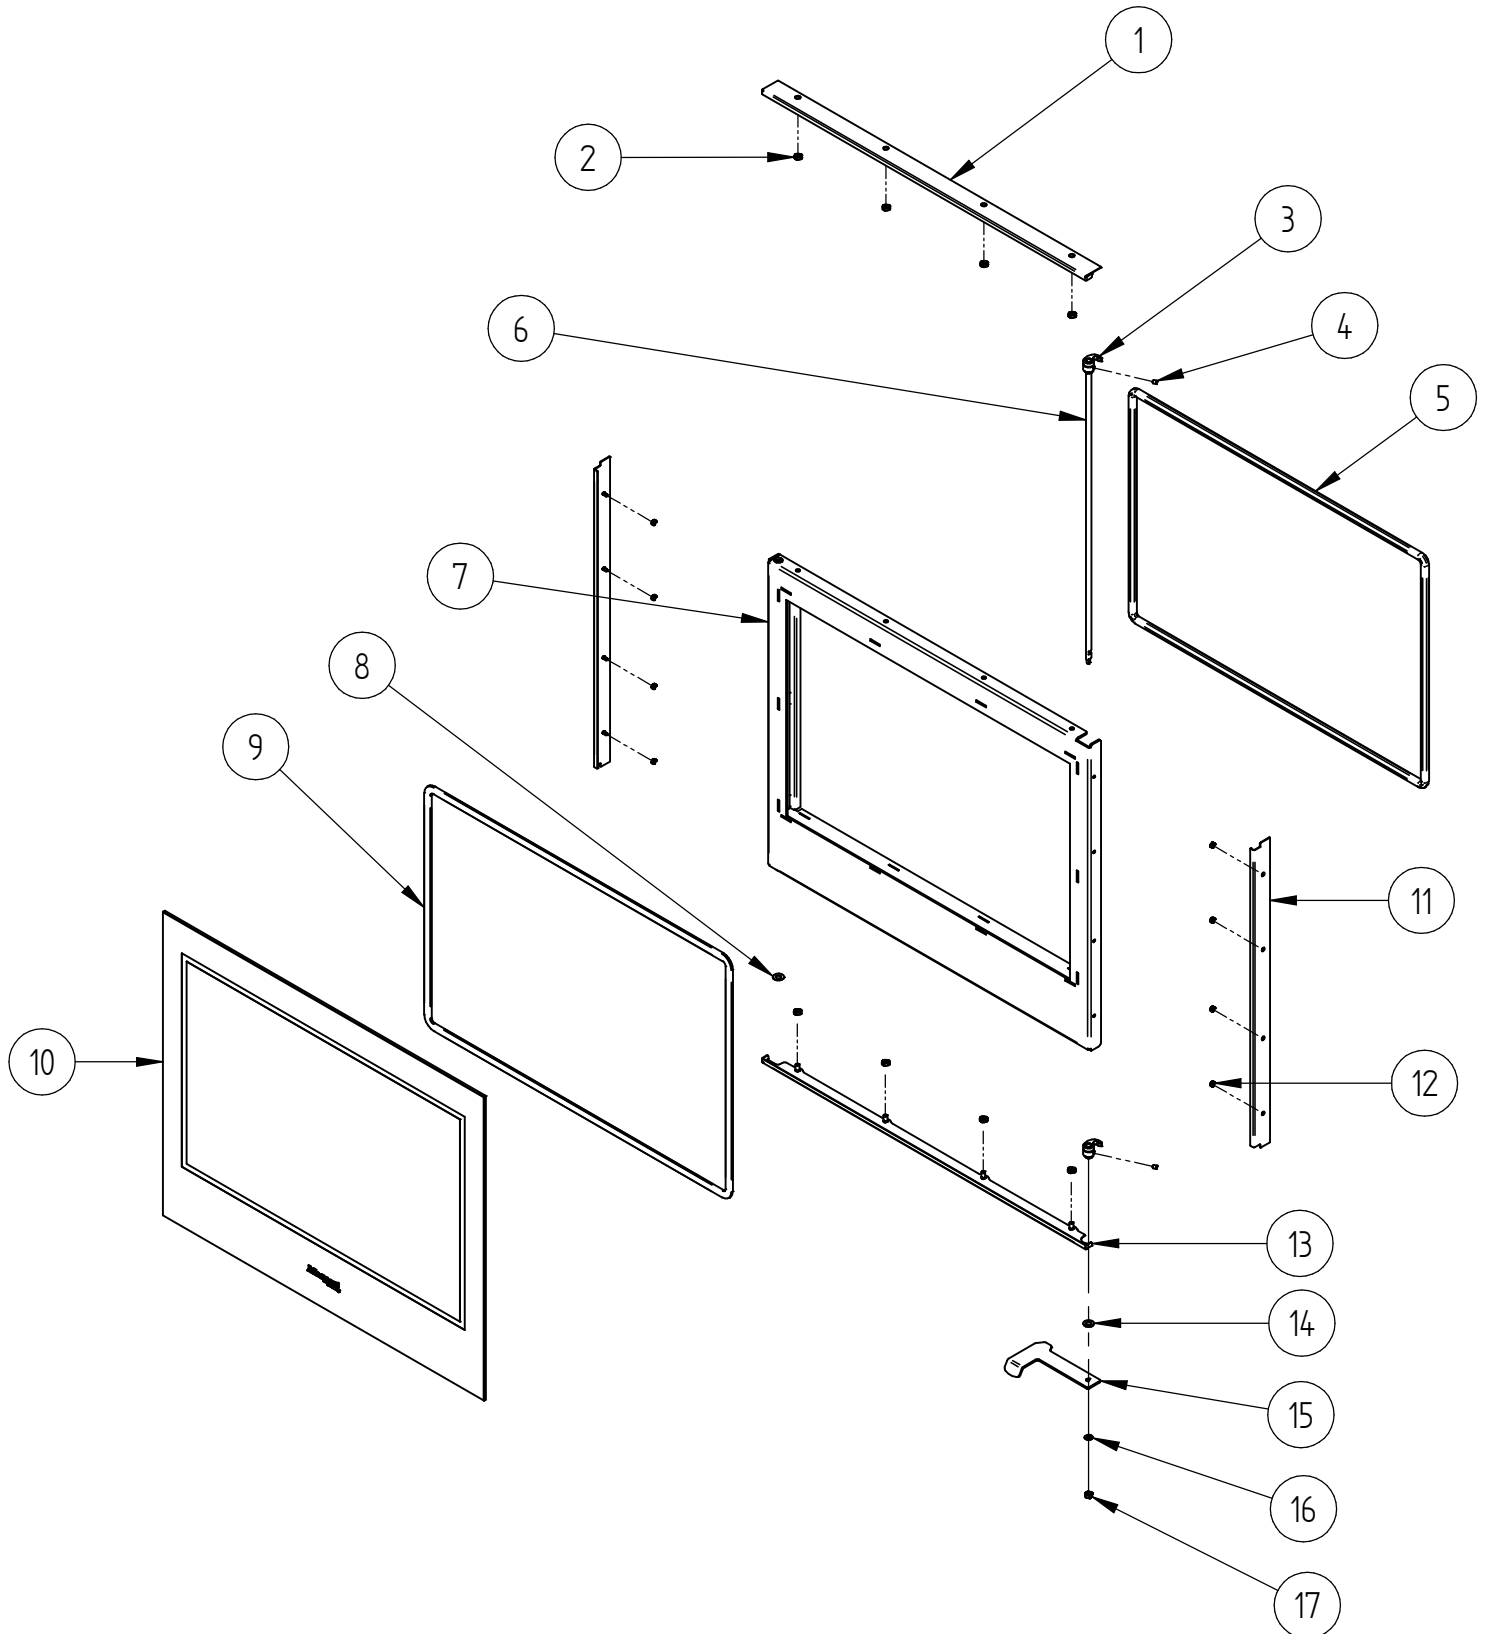

When ordering PLEASE QUOTE PART ID along with Finish Suffix (if applicable)

SPIGOT, AIRSLIDE, BAFFLE, FIREBOX, AIRTUBE, GRATE, DEFLECTOR, HINGE AND BRICKS				
Item	Part ID	Model	Description	Qty
		I7000		
1	982025	-	I7000 FLUE SPIGOT ASSEMBLY	1
2	521067	-	SCREW, M8X25 HEX ZP	8
3	522118	-	NUT, HEX STD M8 ZP	2
4	582150	-	SPACER - AIR SLIDE, I7000	2
5	982151	V02	I7000 -AIR SLIDE ASSY	1
6	982005	-	I7000 BAFFLE ASSEMBLY	1
7	982020	-	I7000 - FIREBOX ASSY	1
8	982108	-	I7000 - AIR TUBE S/S ASSEMBLY	1
9	526101	-	CLIP-R-CLIP 1.8 DIA ST	1
10	982156	V02	I7000 GRILL SET SUB ASSY BLK VHT	1
11	982120	V02	I7000 LOWER DEFLECTOR SUB ASSY	1
12	982148	-	I7000 - ADJUSTABLE HINGE	1
13	521811	-	SCREW; CAP M6X16 BUTTON ALLEN BLK	10
14	521009	-	SCREW; M6X12 HEX ZP	14
15	987146	-	CHANNEL - BRICK RETAINER LE7000	3
16	587145	-	BRICK - FIRE, SIDE	2
17	587112	-	BRICK - FIRE BACK	4
18	582164	-	BRICK - 25*80*245*	1

When ordering PLEASE QUOTE PART ID along with Finish Suffix (if applicable)

DOOR ASSEMBLY (982003)

When ordering PLEASE QUOTE PART ID along with Finish Suffix (if applicable)

DOOR ASSEMBLY				
Item	Part ID	Model	Description	Qty
		I7000		
1	982078	V02	I7000 - DOOR RETAINER TOP CAP	1
2	522117	-	NUT; HEX STD M6 ZP	8
3	982191	-	DOOR LATCH BUSH ASSY	2
4	521702	-	SCREW; GRUB M5X6 ALLEN BLK	2
5	598561	-	DD TOP DOOR ROPE SEAL	1
6	582185	-	I7000 - DOOR LATCH ROD	1
7	982004	V02	I7000 - DOOR WELDED ASSEMBLY	1
8	523041	-	WASHER; FLAT M8 X1 mm StSt 304	1
9	C10MMGT_982911	-	GLASS TAPE, 10mm X 3mm X 50M, Length 2.7M	1
10	582082	-	I7000 GLASS 670 X 548 X 5	1
11	982287	V02	I7000 DOOR CAPPING SIDES	2
12	522104	-	NUT; HEX STD M4 ZP	8
13	982079	V02	I7000 - GLASS RETAINER CAP BOT	1
14	523018	-	WASHER; FLAT 5/16"X5/8" X16G BLK	1
15	982187	-	I7000, DOOR LATCH HANDLE	1
16	523031	-	WASHER; FLAT M6 ZP	1
17	522907	-	NUT; BINX M6 ZP	1