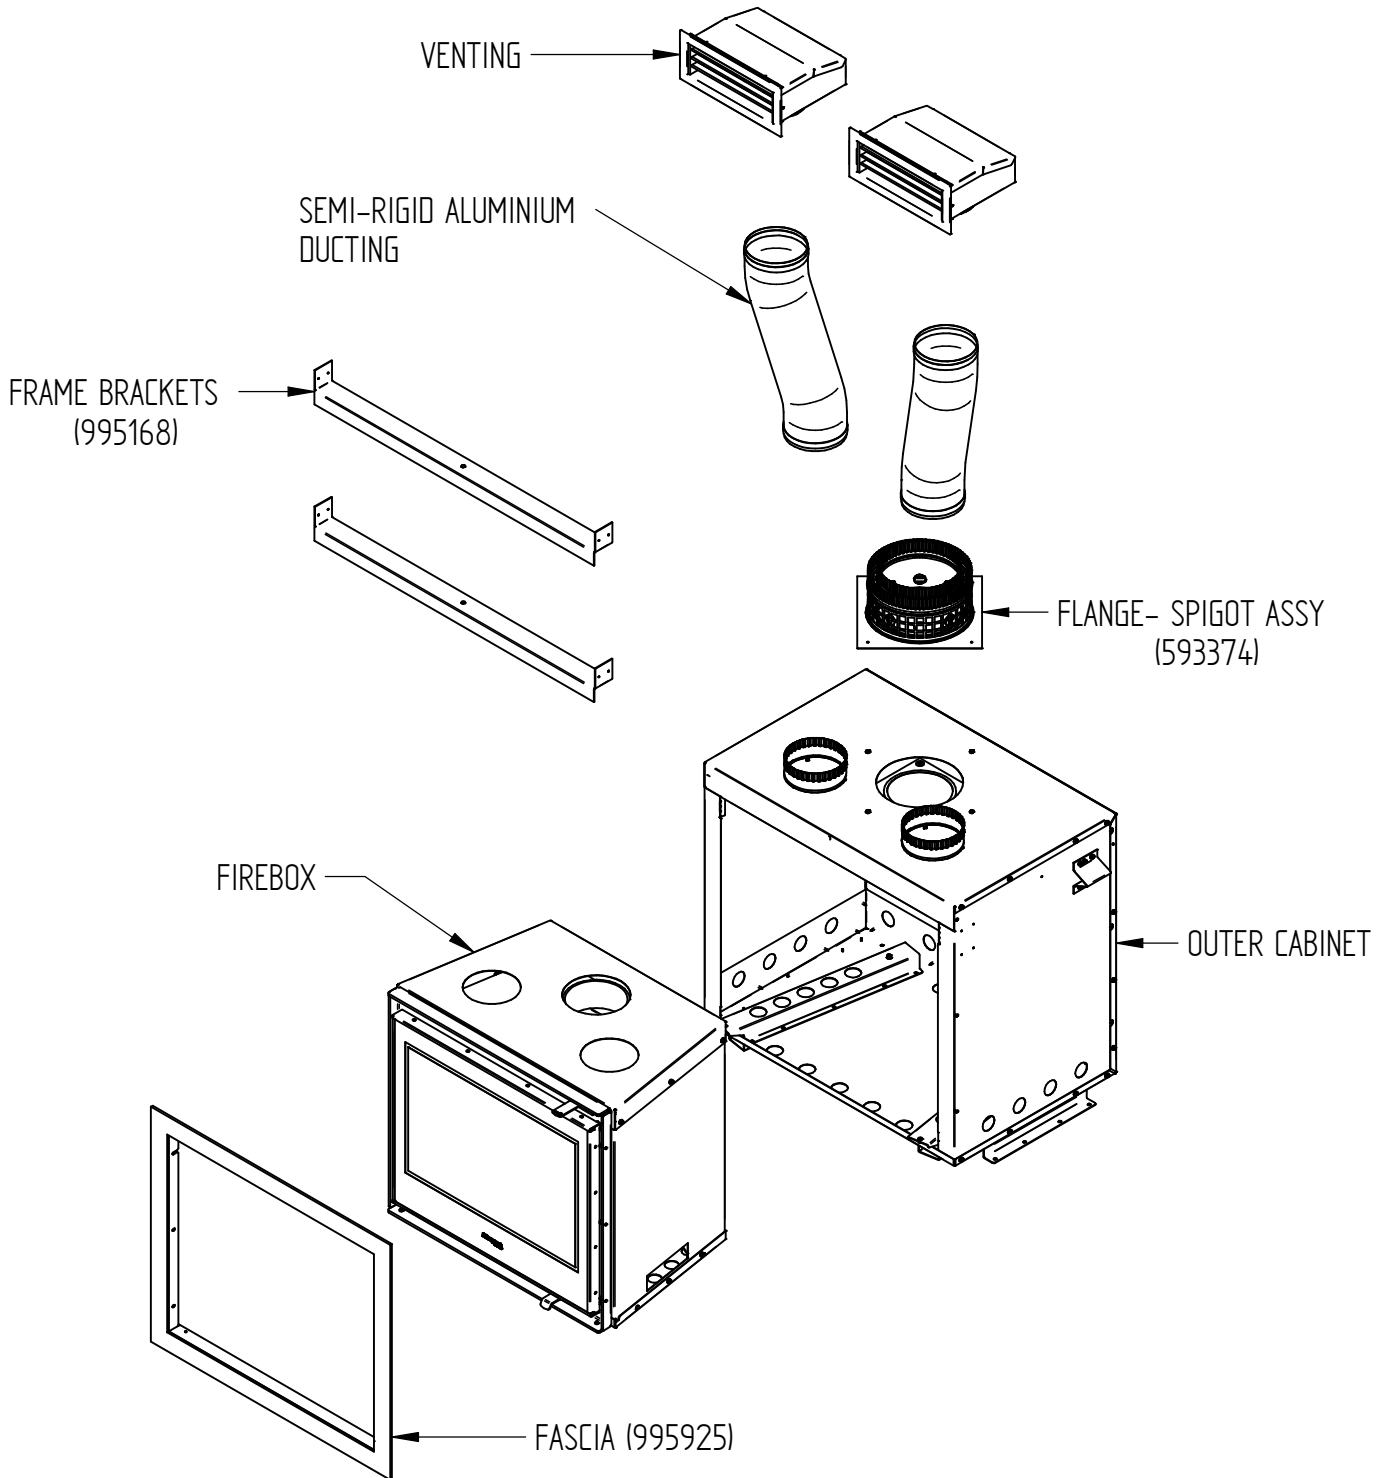

OVER ALL SCHEMATIC FOR INVERELL AUSTRALIA / I7000 NEW ZEALAND

When ordering PLEASE QUOTE PART ID along with Finish Suffix (if applicable)