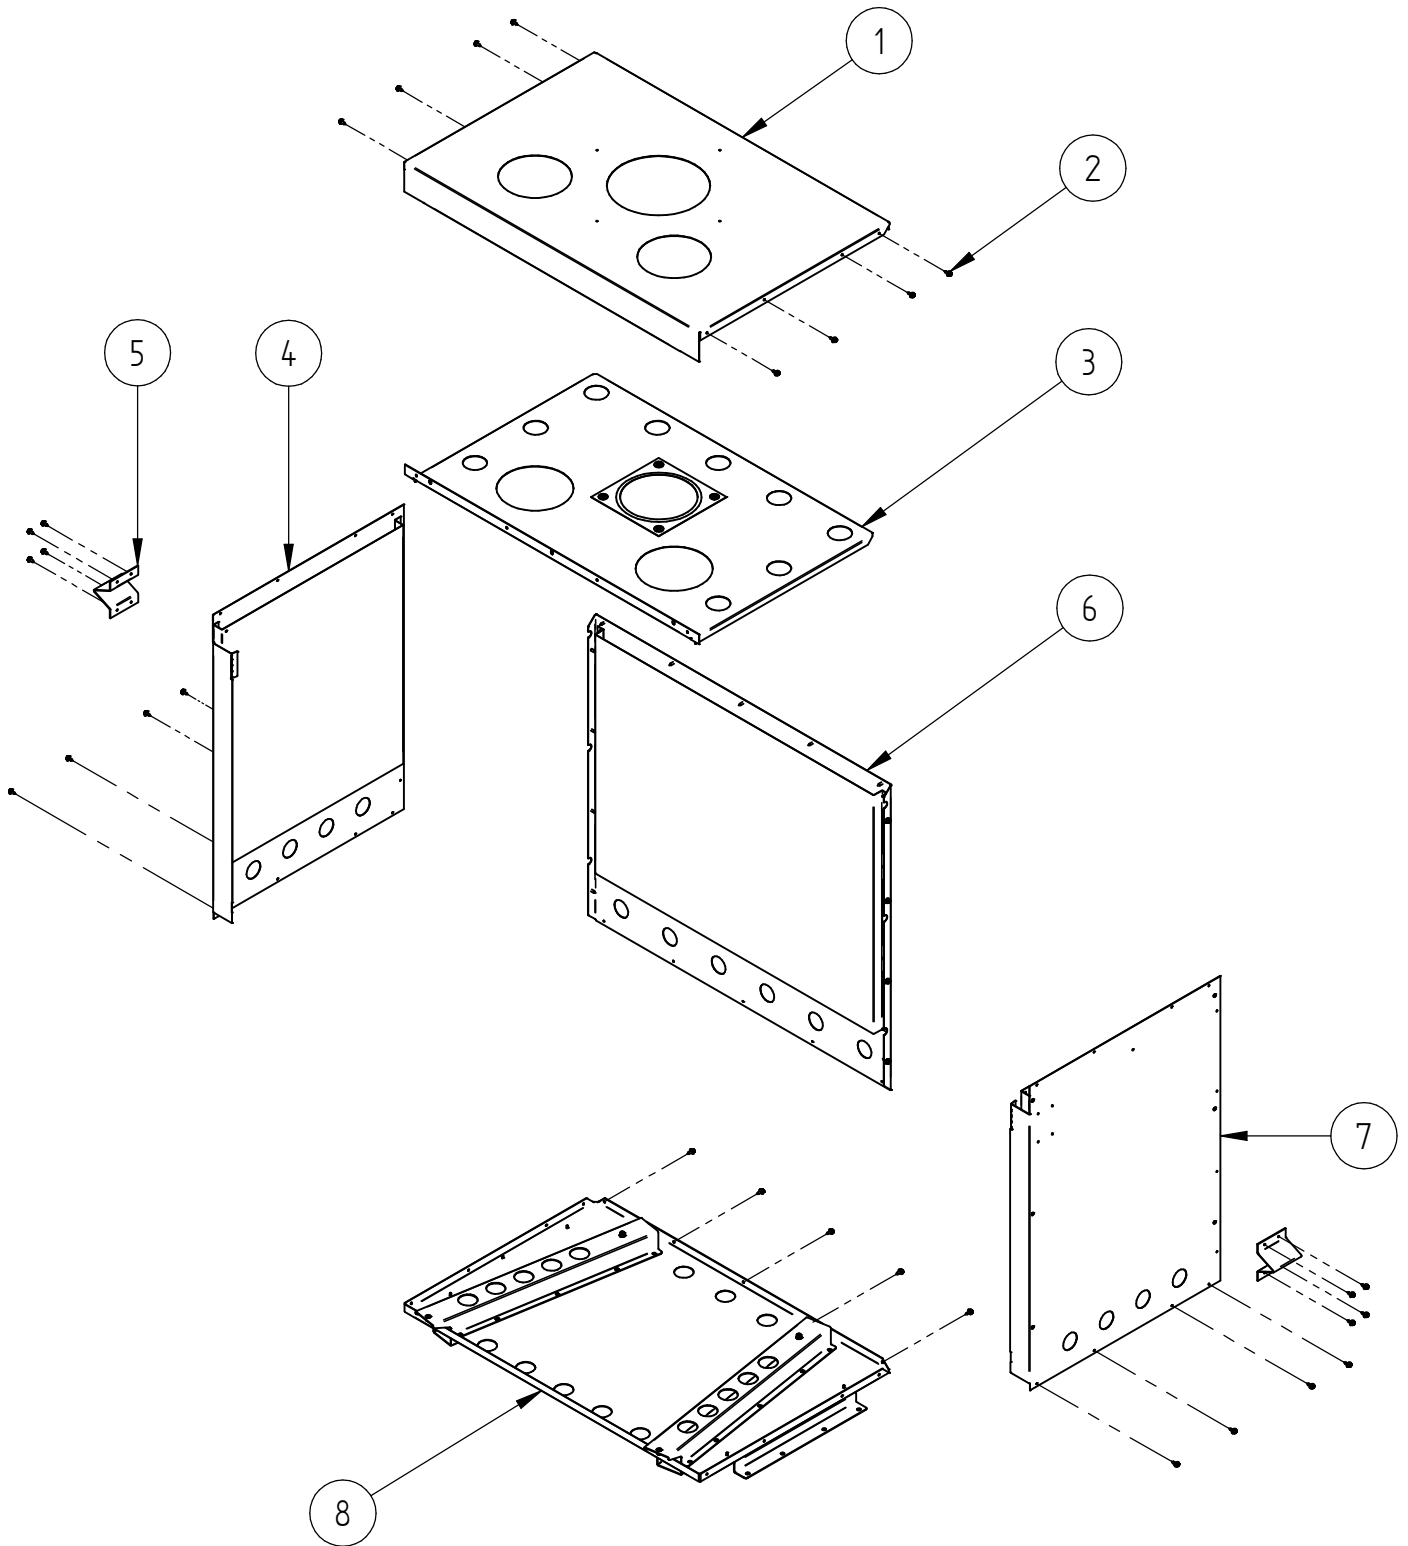

When ordering PLEASE QUOTE PART ID along with Finish Suffix (if applicable)

VENT , TOP SPIGOT AND FRAME BRKT

When ordering PLEASE QUOTE PART ID along with Finish Suffix (if applicable)

VENT , TOP SPIGOT AND FRAME BRKT				
Item	Part ID	Model	Description	Qty
		I7000		
1	982172	V02	I7000 - VENT BOX SUB	2
2	982290	-	I7000 VENT CUTOUT TEMPLATE	2
3	521625	-	SCREW; S/T 8GX3/4" MUSH FLANGE POZI BLK	12
4	582183	-	WALL GRILL 300X100 - I7000	2
5	582195	-	I7000 ALI DUCT HOSE CLIP	2
6	582182	-	I7000 SPIRAL LOCK ALU DUCT 1500 EXP	2
7	521643	-	SCREW; S/T 8GX1/2" HEX POZI BLK	4
8	593374	-	FLANGE- SPIGOT ASSY I9000	1
9	982140	-	I7000 VENT TUBES 150 ID DIA	2
10	995168	-	SUPPORT ANGLE - ZC BOX GR PROV	2

When ordering PLEASE QUOTE PART ID along with Finish Suffix (if applicable)

OUTER Z/C CABINET ASSEMBLY

When ordering PLEASE QUOTE PART ID along with Finish Suffix (if applicable)

OUTER Z/C CABINET ASSEMBLY				
Item	Part ID	Model	Description	Qty
		I7000		
1	982130	-	I7000 PANEL TOP - OUTER CAB	1
2	521643	-	SCREW; S/T 8GX1/2" HEX POZI BLK	1
3	982154	-	I7000 - SHIELD ZC - TOP PANEL ASSY	1
4	982176	-	I7000 Z/C L/H SIDE INNER SHIELD SUB	1
5	993389	-	I9000 BRACKET STANDOFF	2
6	982175	-	I7000 Z/C REAR INNER SHIELD SUB	1
7	982177	-	I7000 Z/C R/H SIDE INNER SHIELD SUB	1
8	982178	-	I7000 - OUTER CAB BOTTOM PANEL SUB	1