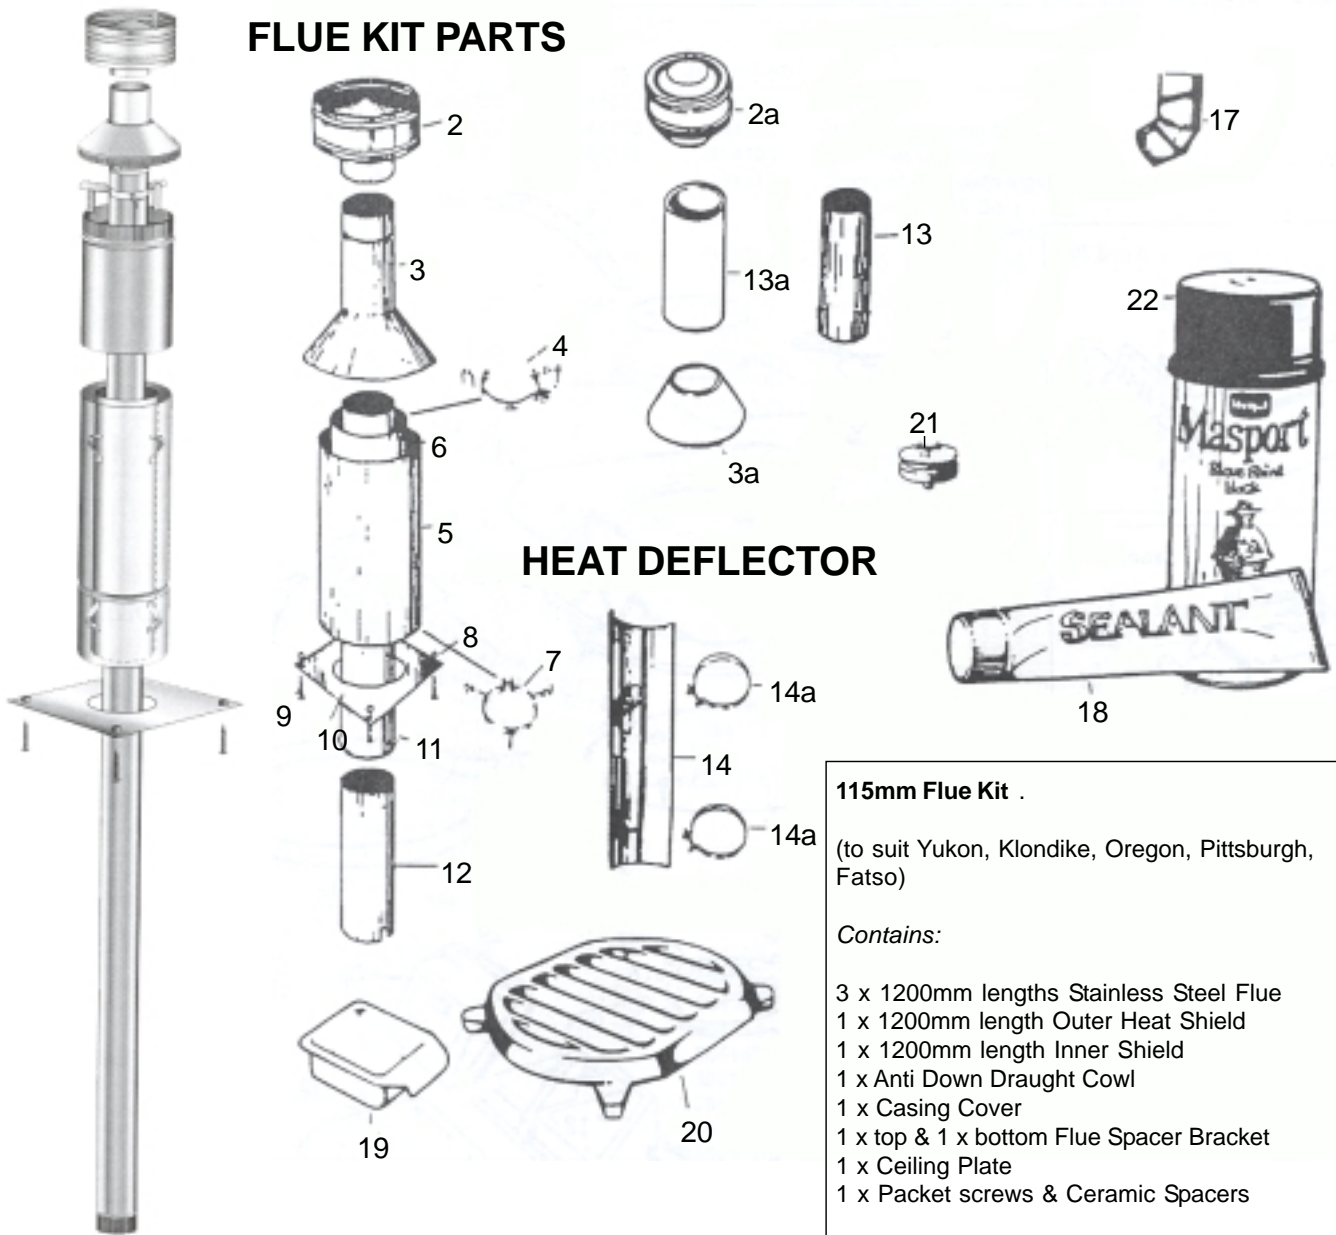

Masport®

PITTSBURGH

Part Number 984920

Issue C
November 2000
Part # 784920

THERMOSTAT - Europe Only

Item No's	Part No's Nov 2000	Description	Qty
1	984022	Handle	1
2	984001	Damper (external flue) - 100mm	1
2a	984095	Damper (internal flue) - 115mm	1
3	984002	Plate, Hot - 230mm Dia	1
4	501598	Screw, Set M8 x 25	8
5	984150	Chamber, Flue (internal)	1
6	501602	Nut, M8	4
7	584041	Pin, Hinge	1
8	984087	Bracket, Hinge	8
10	984754	Door, Top (UK)	1
•	984006	Door, Top (NZ/AUST) - 1999 onwards	1
11	984007	Vent, Round Draught	1
12	501907	Screw, M6 x 20 RH (Obsolete)	3
12a	501906	Screw, M6 x 20 CSK (Obsolete)	2
13	501683	Locknut, M6 (Obsolete)	2
14	501682	Nut, M6	1
15	984099	Belly, Top (with lugs)	1
16	984047	Belly, Bottom (with lugs) drilled for Water Coil	1
16a	984088	Belly, Bottom (without lugs) drilled for Water Coil	1
17	584065	Nut, Backing 25mm BSP (Obsolete)	2
18	984242	Coil Assembly, Heating (Includes 17)	1
19	984405	Handle, Grate	1
20	984086	Grate - 210mm	1
20a	984012	Handle & Grate (1 Unit) - 215mm	1
21	984152	Pan, Ash & Base	1
22	984011	Base, Plate Draught (Obsolete)	1
23	984151	Base, Door	1
23a	984169	Seal-Fibre (Obsolete)	1
24	984013	Knob (Obsolete)	1
25	984015	Leg	4
27	500848	Washer, 3/16"	1
28	584162	Pin, Flap Hinge	1
29	984066	Box, Ash	1
30	984164	Lever, Thermostat (Obsolete)	1
31	584167	Coil, Damper Control (Obsolete)	1
32	502168	Nut, M4	2
33	584159	Spring, Coil Tension (Obsolete)	1
34	584166	Chain, Long 44mm (Obsolete)	1
35	984160	Flap, Damper	1
36	502167	Screw, M4 x 6	2
37	502124	Attachment, Ball Chain (Obsolete)	2
38	984163	Bracket (Obsolete)	1
39	502125	Locknut, M5	1
40	501662	Screw, M6 x 12 (Obsolete)	1
41	984170	Control Assy, Steadiheat (Obsolete)	1
NOT ILLUSTRATED			
	584155	Operating Instructions	1
	585858	Installation Instructions	1
	984090	Plug Assembly	1
NOTE:		Replacement doors are not drilled at factory - but must be drilled & fitted by dealer or owner.	