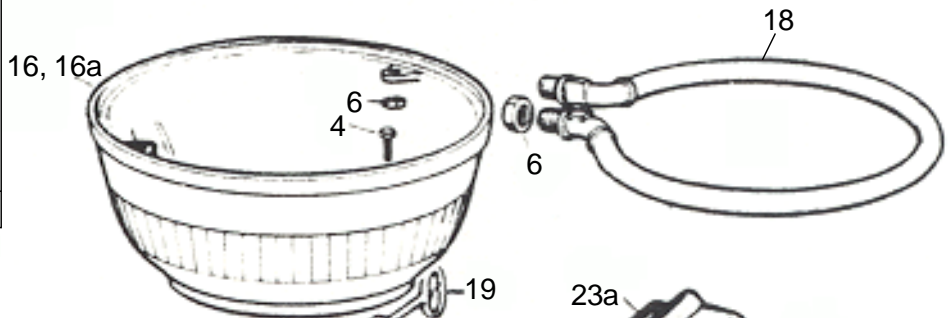

Masport®

PITTSBURGH

Part Number 984920

Issue C
November 2000
Part # 784920

THERMOSTAT - Europe Only

Item No's	Part No's Nov 2000	Description	Qty
1	984022	Handle	1
2	984001	Damper (external flue) - 100mm	1
2a	984095	Damper (internal flue) - 115mm	1
3	984002	Plate, Hot - 230mm Dia	1
4	501598	Screw, Set M8 x 25	8
5	984150	Chamber, Flue (internal)	1
6	501602	Nut, M8	4
7	584041	Pin, Hinge	1
8	984087	Bracket, Hinge	8
10	984754	Door, Top (UK)	1
•	984006	Door, Top (NZ/AUST) - 1999 onwards	1
11	984007	Vent, Round Draught	1
12	501907	Screw, M6 x 20 RH (Obsolete)	3
12a	501906	Screw, M6 x 20 CSK (Obsolete)	2
13	501683	Locknut, M6 (Obsolete)	2
14	501682	Nut, M6	1
15	984099	Belly, Top (with lugs)	1
16	984047	Belly, Bottom (with lugs) drilled for Water Coil	1
16a	984088	Belly, Bottom (without lugs) drilled for Water Coil	1
17	584065	Nut, Backing 25mm BSP (Obsolete)	2
18	984242	Coil Assembly, Heating (Includes 17)	1
19	984405	Handle, Grate	1
20	984086	Grate - 210mm	1
20a	984012	Handle & Grate (1 Unit) - 215mm	1
21	984152	Pan, Ash & Base	1
22	984011	Base, Plate Draught (Obsolete)	1
23	984151	Base, Door	1
23a	984169	Seal-Fibre (Obsolete)	1
24	984013	Knob (Obsolete)	1
25	984015	Leg	4
27	500848	Washer, 3/16"	1
28	584162	Pin, Flap Hinge	1
29	984066	Box, Ash	1
30	984164	Lever, Thermostat (Obsolete)	1
31	584167	Coil, Damper Control (Obsolete)	1
32	502168	Nut, M4	2
33	584159	Spring, Coil Tension (Obsolete)	1
34	584166	Chain, Long 44mm (Obsolete)	1
35	984160	Flap, Damper	1
36	502167	Screw, M4 x 6	2
37	502124	Attachment, Ball Chain (Obsolete)	2
38	984163	Bracket (Obsolete)	1
39	502125	Locknut, M5	1
40	501662	Screw, M6 x 12 (Obsolete)	1
41	984170	Control Assy, Steadiheat (Obsolete)	1
NOT ILLUSTRATED			
	584155	Operating Instructions	1
	585858	Installation Instructions	1
	984090	Plug Assembly	1
NOTE:		Replacement doors are not drilled at factory - but must be drilled & fitted by dealer or owner.	