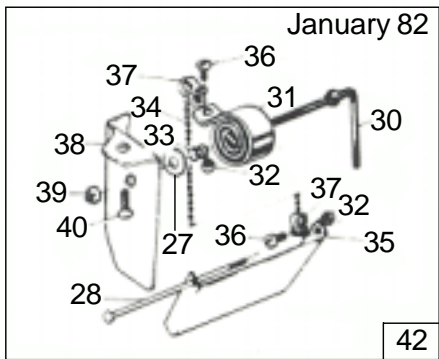

Masport®

PITTSBURGH

Part Number 984920

Issue C
November 2000
Part # 784920

THERMOSTAT - Europe Only

Item No's	Part No's Nov 2000	Description	Qty
1	984022	Handle	1
2	984001	Damper (external flue) - 100mm	1
2a	984095	Damper (internal flue) - 115mm	1
3	984002	Plate, Hot - 230mm Dia	1
4	501598	Screw, Set M8 x 25	8
5	984150	Chamber, Flue (internal)	1
6	501602	Nut, M8	4
7	584041	Pin, Hinge	1
8	984087	Bracket, Hinge	8
10	984754	Door, Top (UK)	1
•	984006	Door, Top (NZ/AUST) - 1999 onwards	1
11	984007	Vent, Round Draught	1
12	501907	Screw, M6 x 20 RH (Obsolete)	3
12a	501906	Screw, M6 x 20 CSK (Obsolete)	2
13	501683	Locknut, M6 (Obsolete)	2
14	501682	Nut, M6	1
15	984099	Belly, Top (with lugs)	1
16	984047	Belly, Bottom (with lugs) drilled for Water Coil	1
16a	984088	Belly, Bottom (without lugs) drilled for Water Coil	1
17	584065	Nut, Backing 25mm BSP (Obsolete)	2
18	984242	Coil Assembly, Heating (Includes 17)	1
19	984405	Handle, Grate	1
20	984086	Grate - 210mm	1
20a	984012	Handle & Grate (1 Unit) - 215mm	1
21	984152	Pan, Ash & Base	1
22	984011	Base, Plate Draught (Obsolete)	1
23	984151	Base, Door	1
23a	984169	Seal-Fibre (Obsolete)	1
24	984013	Knob (Obsolete)	1
25	984015	Leg	4
27	500848	Washer, 3/16"	1
28	584162	Pin, Flap Hinge	1
29	984066	Box, Ash	1
30	984164	Lever, Thermostat (Obsolete)	1
31	584167	Coil, Damper Control (Obsolete)	1
32	502168	Nut, M4	2
33	584159	Spring, Coil Tension (Obsolete)	1
34	584166	Chain, Long 44mm (Obsolete)	1
35	984160	Flap, Damper	1
36	502167	Screw, M4 x 6	2
37	502124	Attachment, Ball Chain (Obsolete)	2
38	984163	Bracket (Obsolete)	1
39	502125	Locknut, M5	1
40	501662	Screw, M6 x 12 (Obsolete)	1
41	984170	Control Assy, Steadiheat (Obsolete)	1
NOT ILLUSTRATED			
	584155	Operating Instructions	1
	585858	Installation Instructions	1
	984090	Plug Assembly	1
NOTE:		Replacement doors are not drilled at factory - but must be drilled & fitted by dealer or owner.	