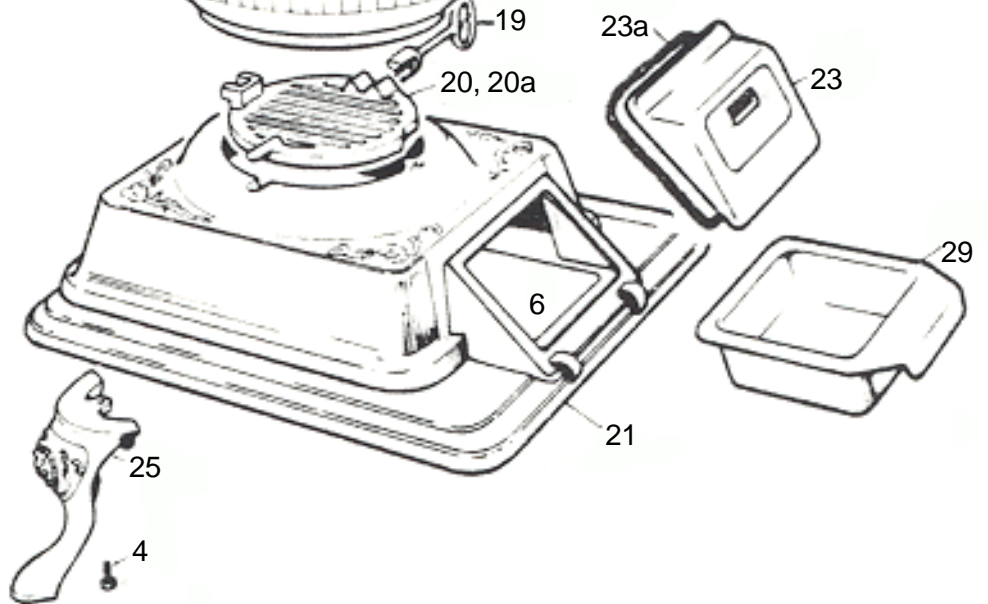

Masport®

PITTSBURGH

Part Number 984920

Issue C
November 2000
Part # 784920

THERMOSTAT - Europe Only

Item No's	Part No's Nov 2000	Description	Qty
1	984022	Handle	1
2	984001	Damper (external flue) - 100mm	1
2a	984095	Damper (internal flue) - 115mm	1
3	984002	Plate, Hot - 230mm Dia	1
4	501598	Screw, Set M8 x 25	8
5	984150	Chamber, Flue (internal)	1
6	501602	Nut, M8	4
7	584041	Pin, Hinge	1
8	984087	Bracket, Hinge	8
10	984754	Door, Top (UK)	1
•	984006	Door, Top (NZ/AUST) - 1999 onwards	1
11	984007	Vent, Round Draught	1
12	501907	Screw, M6 x 20 RH (Obsolete)	3
12a	501906	Screw, M6 x 20 CSK (Obsolete)	2
13	501683	Locknut, M6 (Obsolete)	2
14	501682	Nut, M6	1
15	984099	Belly, Top (with lugs)	1
16	984047	Belly, Bottom (with lugs) drilled for Water Coil	1
16a	984088	Belly, Bottom (without lugs) drilled for Water Coil	1
17	584065	Nut, Backing 25mm BSP (Obsolete)	2
18	984242	Coil Assembly, Heating (Includes 17)	1
19	984405	Handle, Grate	1
20	984086	Grate - 210mm	1
20a	984012	Handle & Grate (1 Unit) - 215mm	1
21	984152	Pan, Ash & Base	1
22	984011	Base, Plate Draught (Obsolete)	1
23	984151	Base, Door	1
23a	984169	Seal-Fibre (Obsolete)	1
24	984013	Knob (Obsolete)	1
25	984015	Leg	4
27	500848	Washer, 3/16"	1
28	584162	Pin, Flap Hinge	1
29	984066	Box, Ash	1
30	984164	Lever, Thermostat (Obsolete)	1
31	584167	Coil, Damper Control (Obsolete)	1
32	502168	Nut, M4	2
33	584159	Spring, Coil Tension (Obsolete)	1
34	584166	Chain, Long 44mm (Obsolete)	1
35	984160	Flap, Damper	1
36	502167	Screw, M4 x 6	2
37	502124	Attachment, Ball Chain (Obsolete)	2
38	984163	Bracket (Obsolete)	1
39	502125	Locknut, M5	1
40	501662	Screw, M6 x 12 (Obsolete)	1
41	984170	Control Assy, Steadiheat (Obsolete)	1
NOT ILLUSTRATED			
	584155	Operating Instructions	1
	585858	Installation Instructions	1
	984090	Plug Assembly	1
NOTE:		Replacement doors are not drilled at factory - but must be drilled & fitted by dealer or owner.	