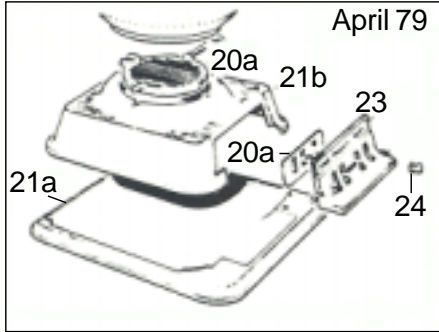

Masport®

PITTSBURGH

Part Number 984920

Issue C
November 2000
Part # 784920

THERMOSTAT - Europe Only

Item No's	Part No's Nov 2000	Description	Qty
1	984022	Handle	1
2	984001	Damper (external flue) - 100mm	1
2a	984095	Damper (internal flue) - 115mm	1
3	984002	Plate, Hot - 230mm Dia	1
4	501598	Screw, Set M8 x 25	8
5	984150	Chamber, Flue (internal)	1
6	501602	Nut, M8	4
7	584041	Pin, Hinge	1
8	984087	Bracket, Hinge	8
10	984754	Door, Top (UK)	1
•	984006	Door, Top (NZ/AUST) - 1999 onwards	1
11	984007	Vent, Round Draught	1
12	501907	Screw, M6 x 20 RH (Obsolete)	3
12a	501906	Screw, M6 x 20 CSK (Obsolete)	2
13	501683	Locknut, M6 (Obsolete)	2
14	501682	Nut, M6	1
15	984099	Belly, Top (with lugs)	1
16	984047	Belly, Bottom (with lugs) drilled for Water Coil	1
16a	984088	Belly, Bottom (without lugs) drilled for Water Coil	1
17	584065	Nut, Backing 25mm BSP (Obsolete)	2
18	984242	Coil Assembly, Heating (Includes 17)	1
19	984405	Handle, Grate	1
20	984086	Grate - 210mm	1
20a	984012	Handle & Grate (1 Unit) - 215mm	1
21	984152	Pan, Ash & Base	1
22	984011	Base, Plate Draught (Obsolete)	1
23	984151	Base, Door	1
23a	984169	Seal-Fibre (Obsolete)	1
24	984013	Knob (Obsolete)	1
25	984015	Leg	4
27	500848	Washer, 3/16"	1
28	584162	Pin, Flap Hinge	1
29	984066	Box, Ash	1
30	984164	Lever, Thermostat (Obsolete)	1
31	584167	Coil, Damper Control (Obsolete)	1
32	502168	Nut, M4	2
33	584159	Spring, Coil Tension (Obsolete)	1
34	584166	Chain, Long 44mm (Obsolete)	1
35	984160	Flap, Damper	1
36	502167	Screw, M4 x 6	2
37	502124	Attachment, Ball Chain (Obsolete)	2
38	984163	Bracket (Obsolete)	1
39	502125	Locknut, M5	1
40	501662	Screw, M6 x 12 (Obsolete)	1
41	984170	Control Assy, Steadiheat (Obsolete)	1
NOT ILLUSTRATED			
	584155	Operating Instructions	1
	585858	Installation Instructions	1
	984090	Plug Assembly	1
NOTE:		Replacement doors are not drilled at factory - but must be drilled & fitted by dealer or owner.	