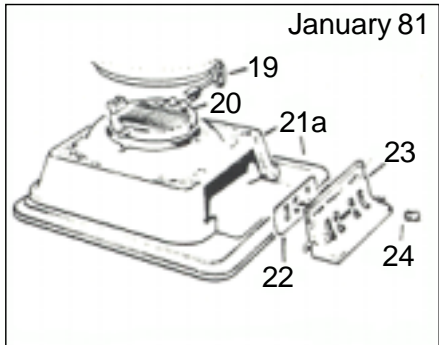

Masport®

PITTSBURGH

Part Number 984920

Issue C
November 2000
Part # 784920

THERMOSTAT - Europe Only

Item No's	Part No's Nov 2000	Description	Qty
1	984022	Handle	1
2	984001	Damper (external flue) - 100mm	1
2a	984095	Damper (internal flue) - 115mm	1
3	984002	Plate, Hot - 230mm Dia	1
4	501598	Screw, Set M8 x 25	8
5	984150	Chamber, Flue (internal)	1
6	501602	Nut, M8	4
7	584041	Pin, Hinge	1
8	984087	Bracket, Hinge	8
10	984754	Door, Top (UK)	1
•	984006	Door, Top (NZ/AUST) - 1999 onwards	1
11	984007	Vent, Round Draught	1
12	501907	Screw, M6 x 20 RH (Obsolete)	3
12a	501906	Screw, M6 x 20 CSK (Obsolete)	2
13	501683	Locknut, M6 (Obsolete)	2
14	501682	Nut, M6	1
15	984099	Belly, Top (with lugs)	1
16	984047	Belly, Bottom (with lugs) drilled for Water Coil	1
16a	984088	Belly, Bottom (without lugs) drilled for Water Coil	1
17	584065	Nut, Backing 25mm BSP (Obsolete)	2
18	984242	Coil Assembly, Heating (Includes 17)	1
19	984405	Handle, Grate	1
20	984086	Grate - 210mm	1
20a	984012	Handle & Grate (1 Unit) - 215mm	1
21	984152	Pan, Ash & Base	1
22	984011	Base, Plate Draught (Obsolete)	1
23	984151	Base, Door	1
23a	984169	Seal-Fibre (Obsolete)	1
24	984013	Knob (Obsolete)	1
25	984015	Leg	4
27	500848	Washer, 3/16"	1
28	584162	Pin, Flap Hinge	1
29	984066	Box, Ash	1
30	984164	Lever, Thermostat (Obsolete)	1
31	584167	Coil, Damper Control (Obsolete)	1
32	502168	Nut, M4	2
33	584159	Spring, Coil Tension (Obsolete)	1
34	584166	Chain, Long 44mm (Obsolete)	1
35	984160	Flap, Damper	1
36	502167	Screw, M4 x 6	2
37	502124	Attachment, Ball Chain (Obsolete)	2
38	984163	Bracket (Obsolete)	1
39	502125	Locknut, M5	1
40	501662	Screw, M6 x 12 (Obsolete)	1
41	984170	Control Assy, Steadiheat (Obsolete)	1
NOT ILLUSTRATED			
	584155	Operating Instructions	1
	585858	Installation Instructions	1
	984090	Plug Assembly	1
NOTE:		Replacement doors are not drilled at factory - but must be drilled & fitted by dealer or owner.	