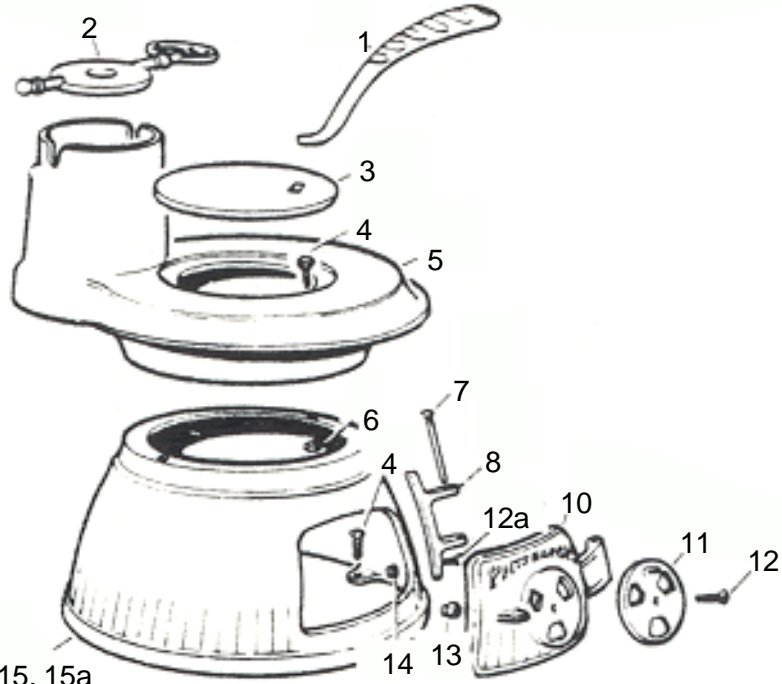

Masport®

PITTSBURGH

Part Number 984920

Issue C
November 2000
Part # 784920

THERMOSTAT - Europe Only

Item No's	Part No's Nov 2000	Description	Qty
1	984022	Handle	1
2	984001	Damper (external flue) - 100mm	1
2a	984095	Damper (internal flue) - 115mm	1
3	984002	Plate, Hot - 230mm Dia	1
4	501598	Screw, Set M8 x 25	8
5	984150	Chamber, Flue (internal)	1
6	501602	Nut, M8	4
7	584041	Pin, Hinge	1
8	984087	Bracket, Hinge	8
10	984754	Door, Top (UK)	1
•	984006	Door, Top (NZ/AUST) - 1999 onwards	1
11	984007	Vent, Round Draught	1
12	501907	Screw, M6 x 20 RH (Obsolete)	3
12a	501906	Screw, M6 x 20 CSK (Obsolete)	2
13	501683	Locknut, M6 (Obsolete)	2
14	501682	Nut, M6	1
15	984099	Belly, Top (with lugs)	1
16	984047	Belly, Bottom (with lugs) drilled for Water Coil	1
16a	984088	Belly, Bottom (without lugs) drilled for Water Coil	1
17	584065	Nut, Backing 25mm BSP (Obsolete)	2
18	984242	Coil Assembly, Heating (Includes 17)	1
19	984405	Handle, Grate	1
20	984086	Grate - 210mm	1
20a	984012	Handle & Grate (1 Unit) - 215mm	1
21	984152	Pan, Ash & Base	1
22	984011	Base, Plate Draught (Obsolete)	1
23	984151	Base, Door	1
23a	984169	Seal-Fibre (Obsolete)	1
24	984013	Knob (Obsolete)	1
25	984015	Leg	4
27	500848	Washer, 3/16"	1
28	584162	Pin, Flap Hinge	1
29	984066	Box, Ash	1
30	984164	Lever, Thermostat (Obsolete)	1
31	584167	Coil, Damper Control (Obsolete)	1
32	502168	Nut, M4	2
33	584159	Spring, Coil Tension (Obsolete)	1
34	584166	Chain, Long 44mm (Obsolete)	1
35	984160	Flap, Damper	1
36	502167	Screw, M4 x 6	2
37	502124	Attachment, Ball Chain (Obsolete)	2
38	984163	Bracket (Obsolete)	1
39	502125	Locknut, M5	1
40	501662	Screw, M6 x 12 (Obsolete)	1
41	984170	Control Assy, Steadiheat (Obsolete)	1
NOT ILLUSTRATED			
	584155	Operating Instructions	1
	585858	Installation Instructions	1
	984090	Plug Assembly	1
NOTE:		Replacement doors are not drilled at factory - but must be drilled & fitted by dealer or owner.	