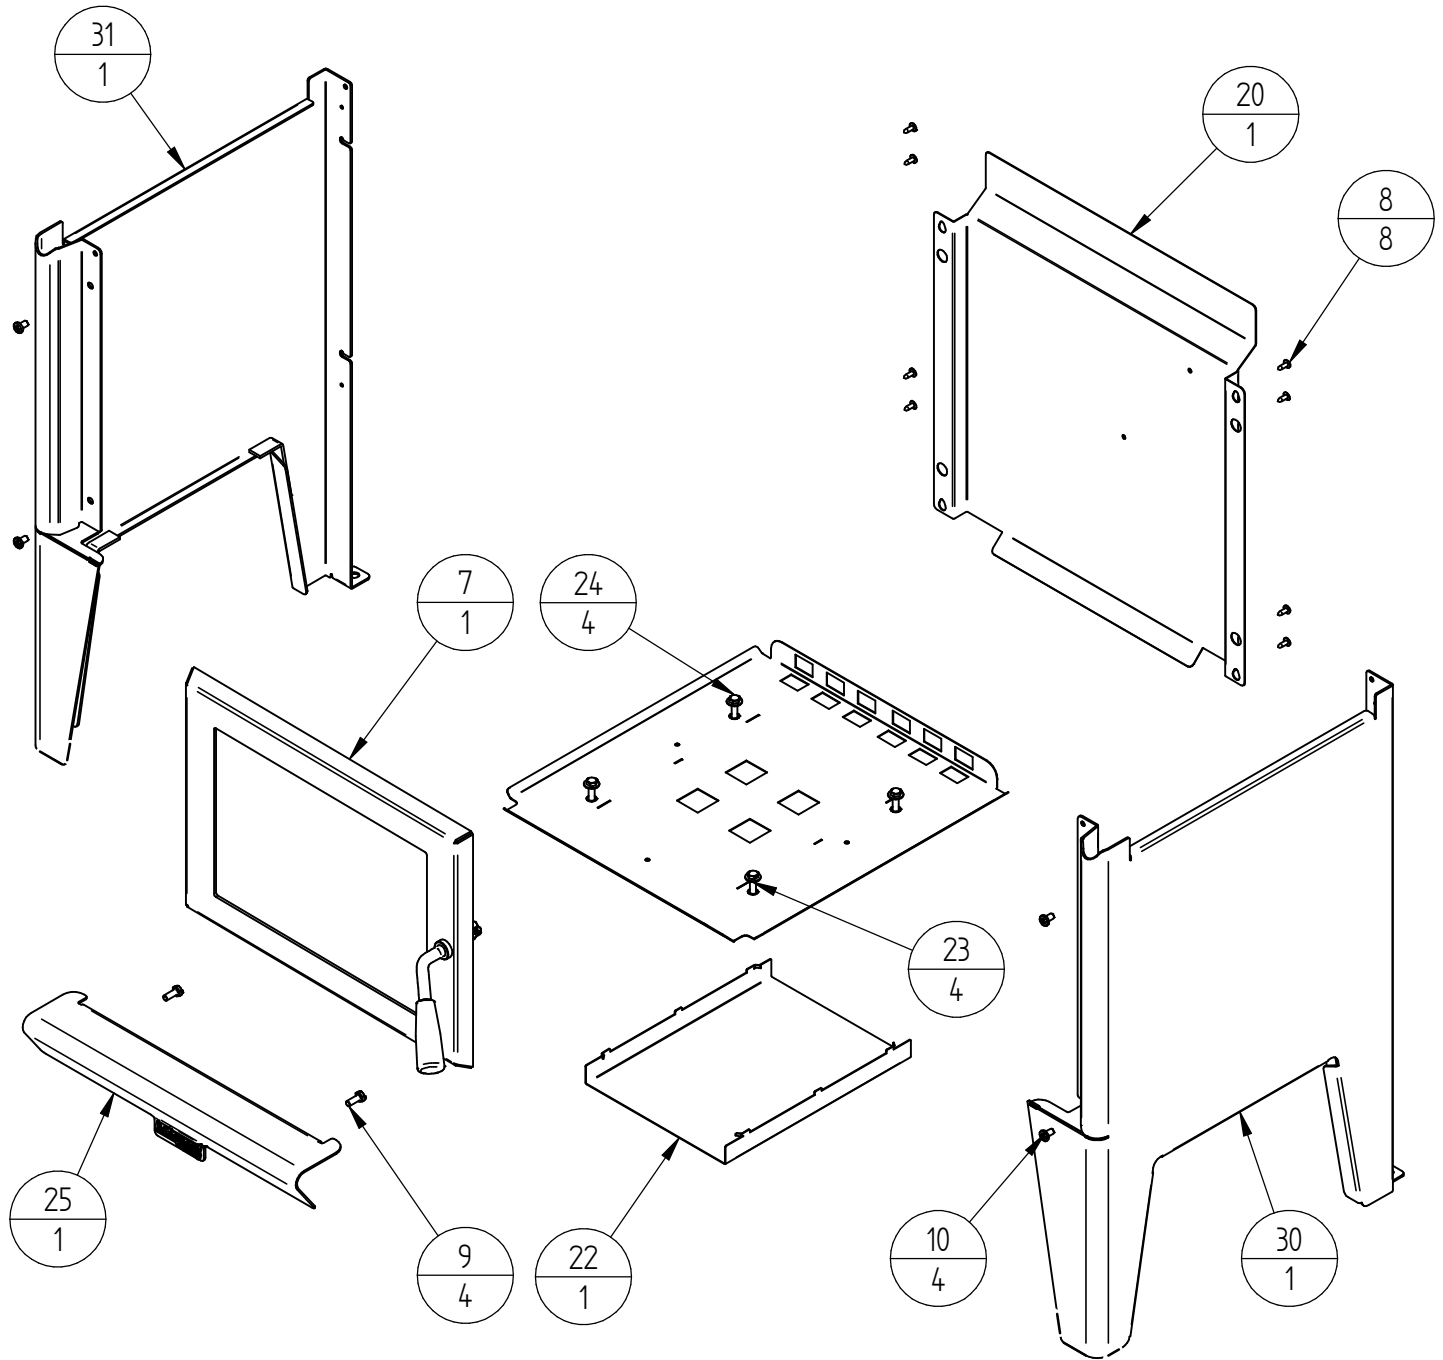

## PANELS, DOOR AND ASHLIP (LEG)

When ordering PLEASE QUOTE PART ID, MODEL Number & DESCRIPTIONS, NOT ITEM Number  
determining left hand side from viewing position

**PANELS, DOOR AND ASHLIP (LEG)**

Item Number	File Name	992938 (Model)	992940 (Model)	Title	Quantity
7	992303			R1200 DOOR COMPLETE ASSY	1
8	521645			SCREW; S/T 8GX1/2" MUSH FLANGE POZI BLK	8
9	521076			SCREW; M6X16 HEX ZP	4
10	521045			SCREW; M6X10 PAN POZI BLK	4
20	992322	V02	V02	R1200 REAR PANEL	1
22	992366	V02	V02	BOT SHIELD LEGS SUB ASSY	1
23	523019			WASHER; FLAT 5/16"X5/8"X18G ZP	4
24	521058			SCREW; M6X25 HEX ZP	4
25	992365	V02	V02	R1200 BADGE ASHLIP PANEL	1
26*	587835			BADGE MASPORT HEATING	1
30	992362	V02	V02	R1200 LEGS SIDE RH SUB	1
31	992360	V02	V02	R1200 LEGS SIDE RH	1