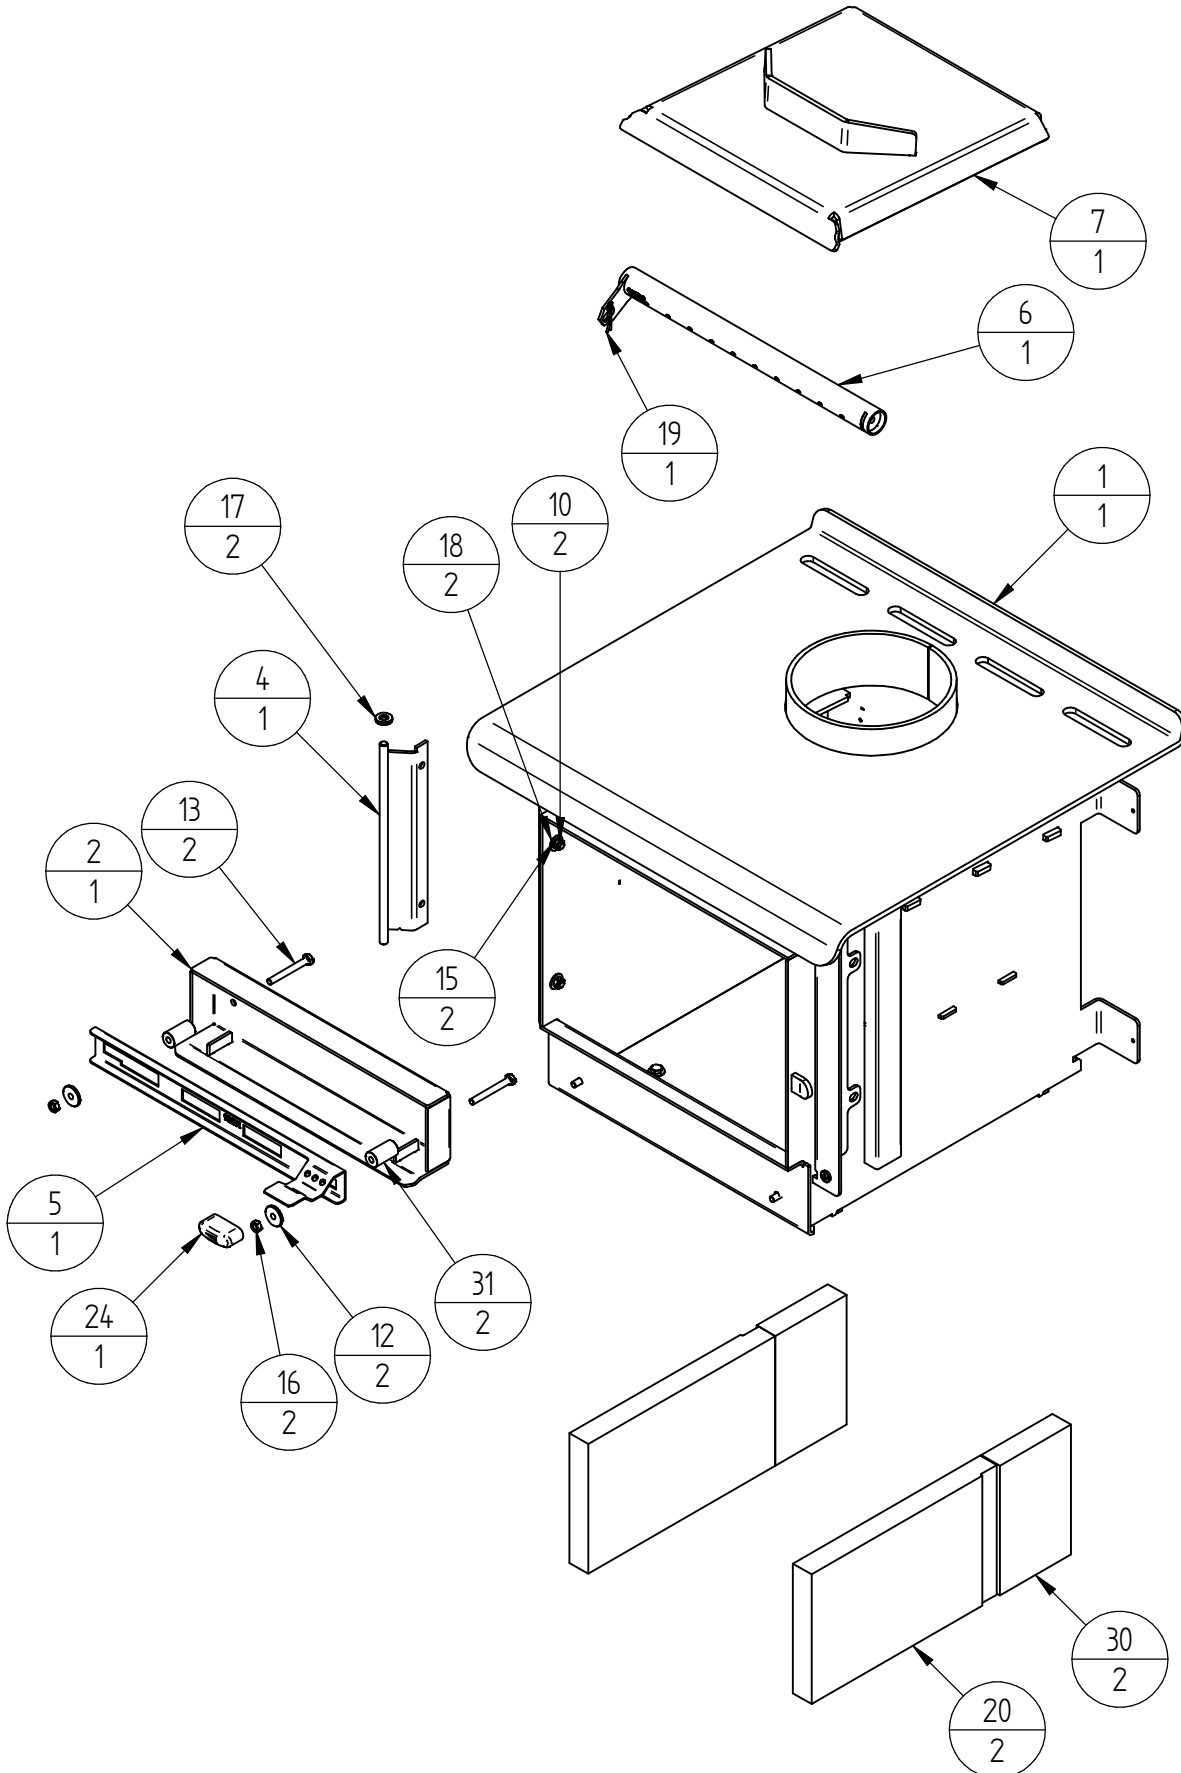

AIRSLIDE, BAFFLE, BRICKS AND FIREBOX

When ordering PLEASE QUOTE PART ID, MODEL Number & DESCRIPTIONS, NOT ITEM Number
determining left hand side from viewing position

AIRSLIDE, BAFFLE, BRICKS AND FIREBOX

Item Number	File Name	992938 (Model)	992940 (Model)	Title	Quantity
1	992380			R1200 AU F/B ASSEMBLY	1
2	992350			R1200 F/B MAIN DEFLECTOR ASSY	1
4	992307			R1200 HINGE ASSEMBLY	1
5	992371			R1200 AU AIR SLIDE	1
6	992373			R1200 AU AIR TUBE ASSEMBLY	1
7	992372			R1200 AU BAFFLE ASSEMBLY	1
10	521076			SCREW; M6X16 HEX ZP	2
12	MIC00083			LOGAIRE METRO AIR SLIDE SPACER	2
13	521061			SCREW; M6X50 HEX ZP	2
15	522107			NUT; HEX STD M6 BLK	2
16	522117			NUT; HEX STD M6 ZP	2
17	523018			WASHER; FLAT 5/16"X5/8" X16G BLK	2
18	523036			WASHER; FLAT 1/4"X5/8" BLK	2
19	526101			CLIP; R-CLIP 1.8 DIA ST	1
20	MIC00354			MIC BRICK	2
24	593568			AIR SLIDE KNOB PUSH ON	1
30	992354			R1200 HALF BRICK	2
31	MIC00129			MIC AIR DEFLECTOR BUSH	2

When ordering PLEASE QUOTE PART ID, MODEL Number & DESCRIPTIONS, NOT ITEM Number
determining left hand side from viewing position