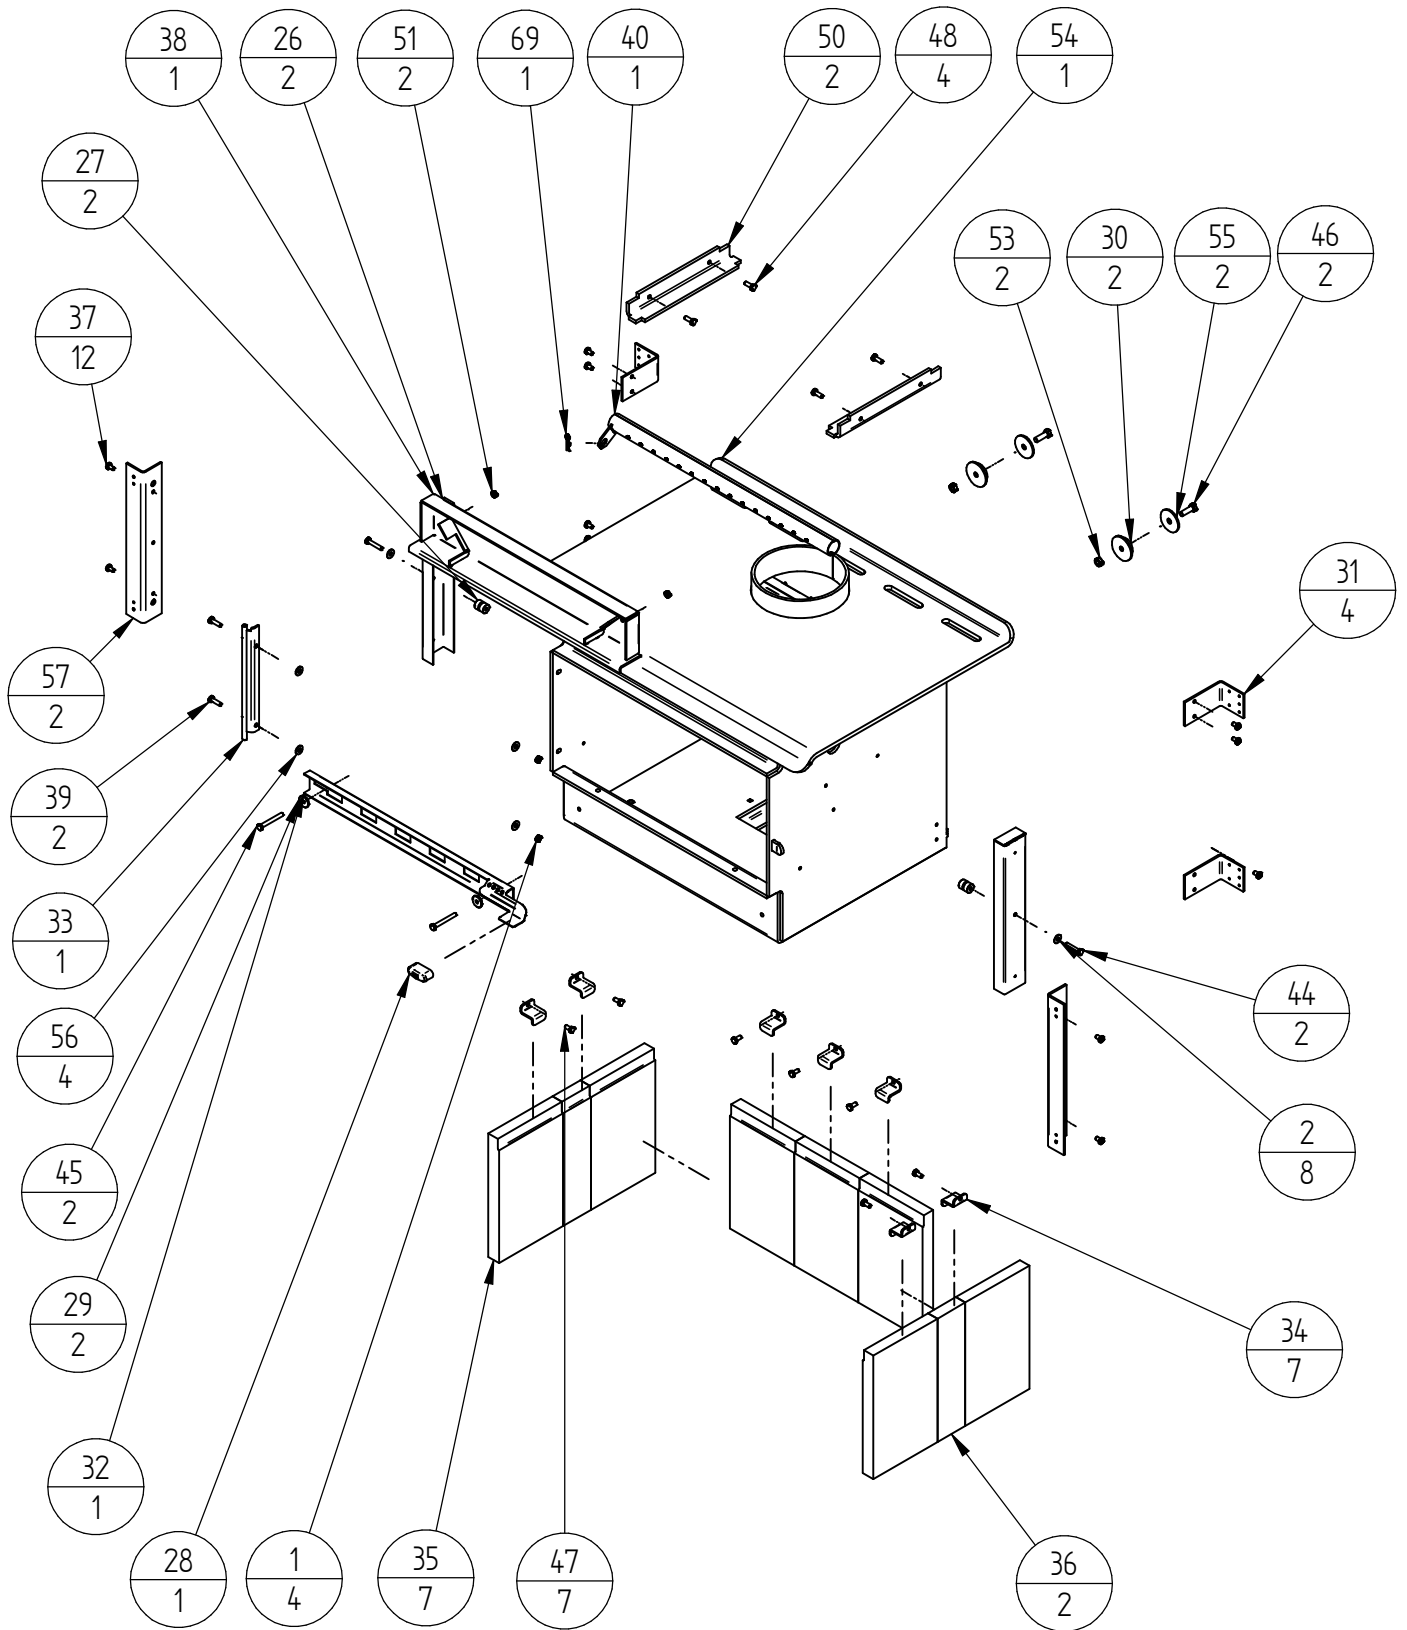

AIRSLIDE, BAFFLE, BRICKS AND FIREBOX

When ordering PLEASE QUOTE PART ID along with Finish Suffix (if applicable)

AIRESLIDE, BAFFLE, BRICKS AND FIREBOX					
Item Number	File Name	Model(s)		Title	Quantity
		983920	983921		
1	522107	-	-	NUT; HEX STD M6 BLK	4
2	523007	-	-	WASHER; FLAT 1/4"X5/8"X18G ZP	8
26	MIC00123	-	-	MIC SEC AIR CHANNEL	2
27	HBA00129	-	-	HBA AIR DEFLECTOR SPACER	2
28	593568	-	-	AIR SLIDE KNOB PUSH ON	1
29	MIC00083	-	-	LOGAIRE METRO AIR SLIDE SPACER	2
30	684089	-	-	PLUG, 34DIAPITTS/FATSO/WFIRE	2
31	KRR00130	-	-	KRR REAR BODY MOUNT BRKT	4
32	983255	-	-	R5000 AIRESLIDE HARDWOOD AUS	1
33	MICAC190	-	-	MIC DOOR HINGE ASSEMBLY	1
34	HBA00118	-	-	HBA BRICK RETAINER	7
35	MIC00354	-	-	MIC BRICK	7
36	MIC00355	-	-	MIC BRICK HALF	2
37	521046	-	-	SCREW; M6X10 PAN POZI ZP	12
38	983222	-	-	AIR DEFLECTOR ASSY	1
39	521054	-	-	SCREW; M6X20 HEX ZP	2
40	983239	-	-	TUBE-SEC AIR ASSY,21 X 4.0mm DIA R5000 S/S	1
44	521059	-	-	SCREW; M6X30 HEX ZP	2
45	521061	-	-	SCREW; M6X50 HEX ZP	2
46	521067	-	-	SCREW; M8X25 HEX ZP	2
47	521075	-	-	SCREW; M6X12 HEX ZP	7
48	521076	-	-	SCREW; M6X16 HEX ZP	4
50	983227	-	-	R5000 BAFFLE SUPPORT	2
51	522117	-	-	NUT; HEX STD M6 ZP	2
53	522118	-	-	NUT; HEX STD M8 ZP	2
54	983200	-	-	R5000 FIREBOX ASSY AUS	1
55	523035	-	-	WASHER; FLAT M8X42X3 HVY ZP	2
56	523036	-	-	WASHER; FLAT 1/4"X5/8" BLK	4
57	MIR00183	-	-	MIR DOOR RIDDLE	2
69	526101	-	-	CLIP; R-CLIP 1.8 DIA ST	1

*Optional Sale Kit

When ordering PLEASE QUOTE PART ID along with Finish Suffix (if applicable)