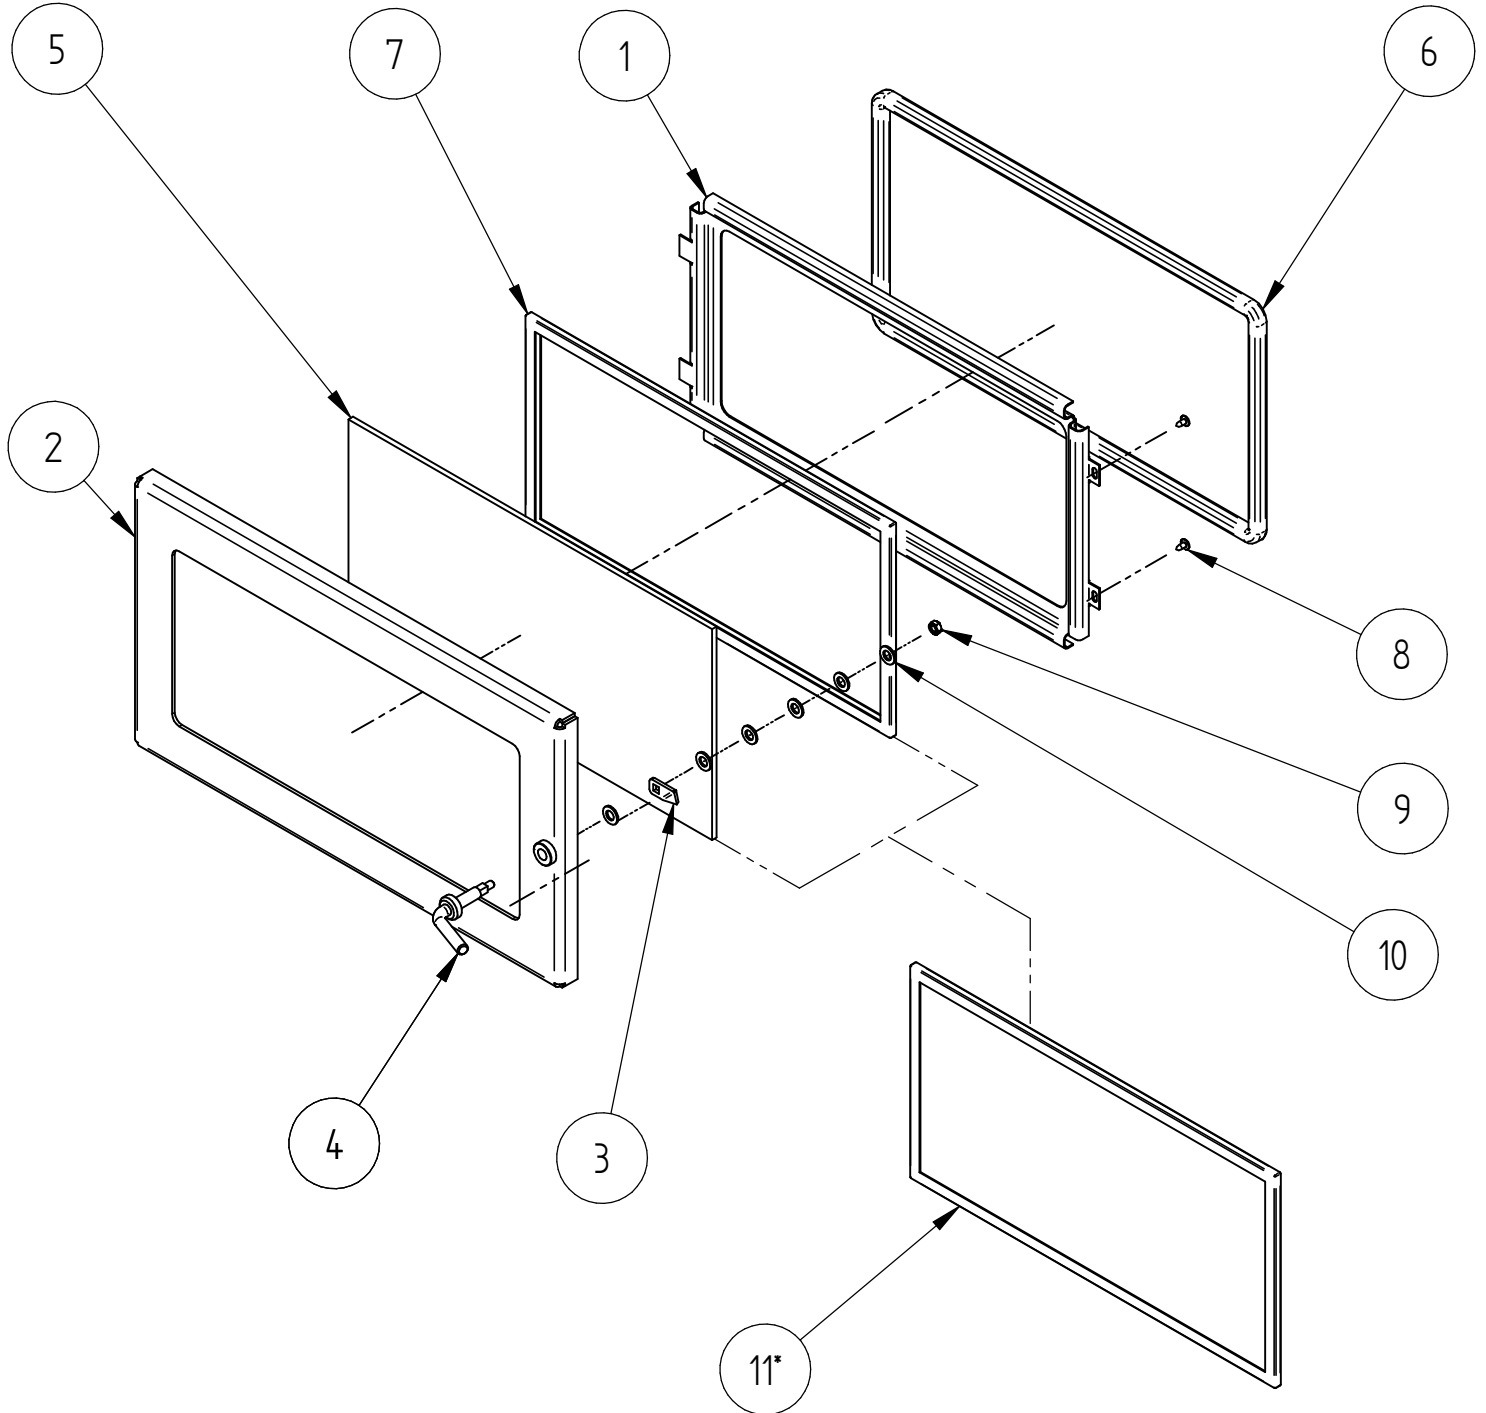

***Optional Sale Kit**

When ordering PLEASE QUOTE PART ID along with Finish Suffix (if applicable)

DOOR ASSEMBLY

When ordering PLEASE QUOTE PART ID along with Finish Suffix (if applicable)

DOOR ASSEMBLY					
Item	Part ID	Model(s)		Description	Qty
		983920	983921		
		983231	993790		
1	MIC00034	-	-	MIC GLASS RETAINER	1
2	MWSAC030	V02	V02	MWS DOOR FRAME COMPLETE SUB ASSEMBLY	1
3	MIC00133	-	-	MIC DOOR LATCH PLATE	1
4	MIC00373	-	-	DOOR SPINDLE	1
5	MIC00204	-	-	MIC GLASS	1
6	C13MMDR	-	-	DOOR ROPE	1
7	C25MMLT	-	-	LADDER TAPE 25x3x50m ROLL (MTR)	1
8	521627	-	-	SCREW; S/T 8GX3/8" MUSH FLANGE POZI BLK	2
9	522117	-	-	NUT; HEX STD M6 ZP	1
10	523018	-	-	WASHER; FLAT 5/16"X5/8" X16G BLK	6
11*	MICAC204	-	-	DOOR GLASS KIT	1