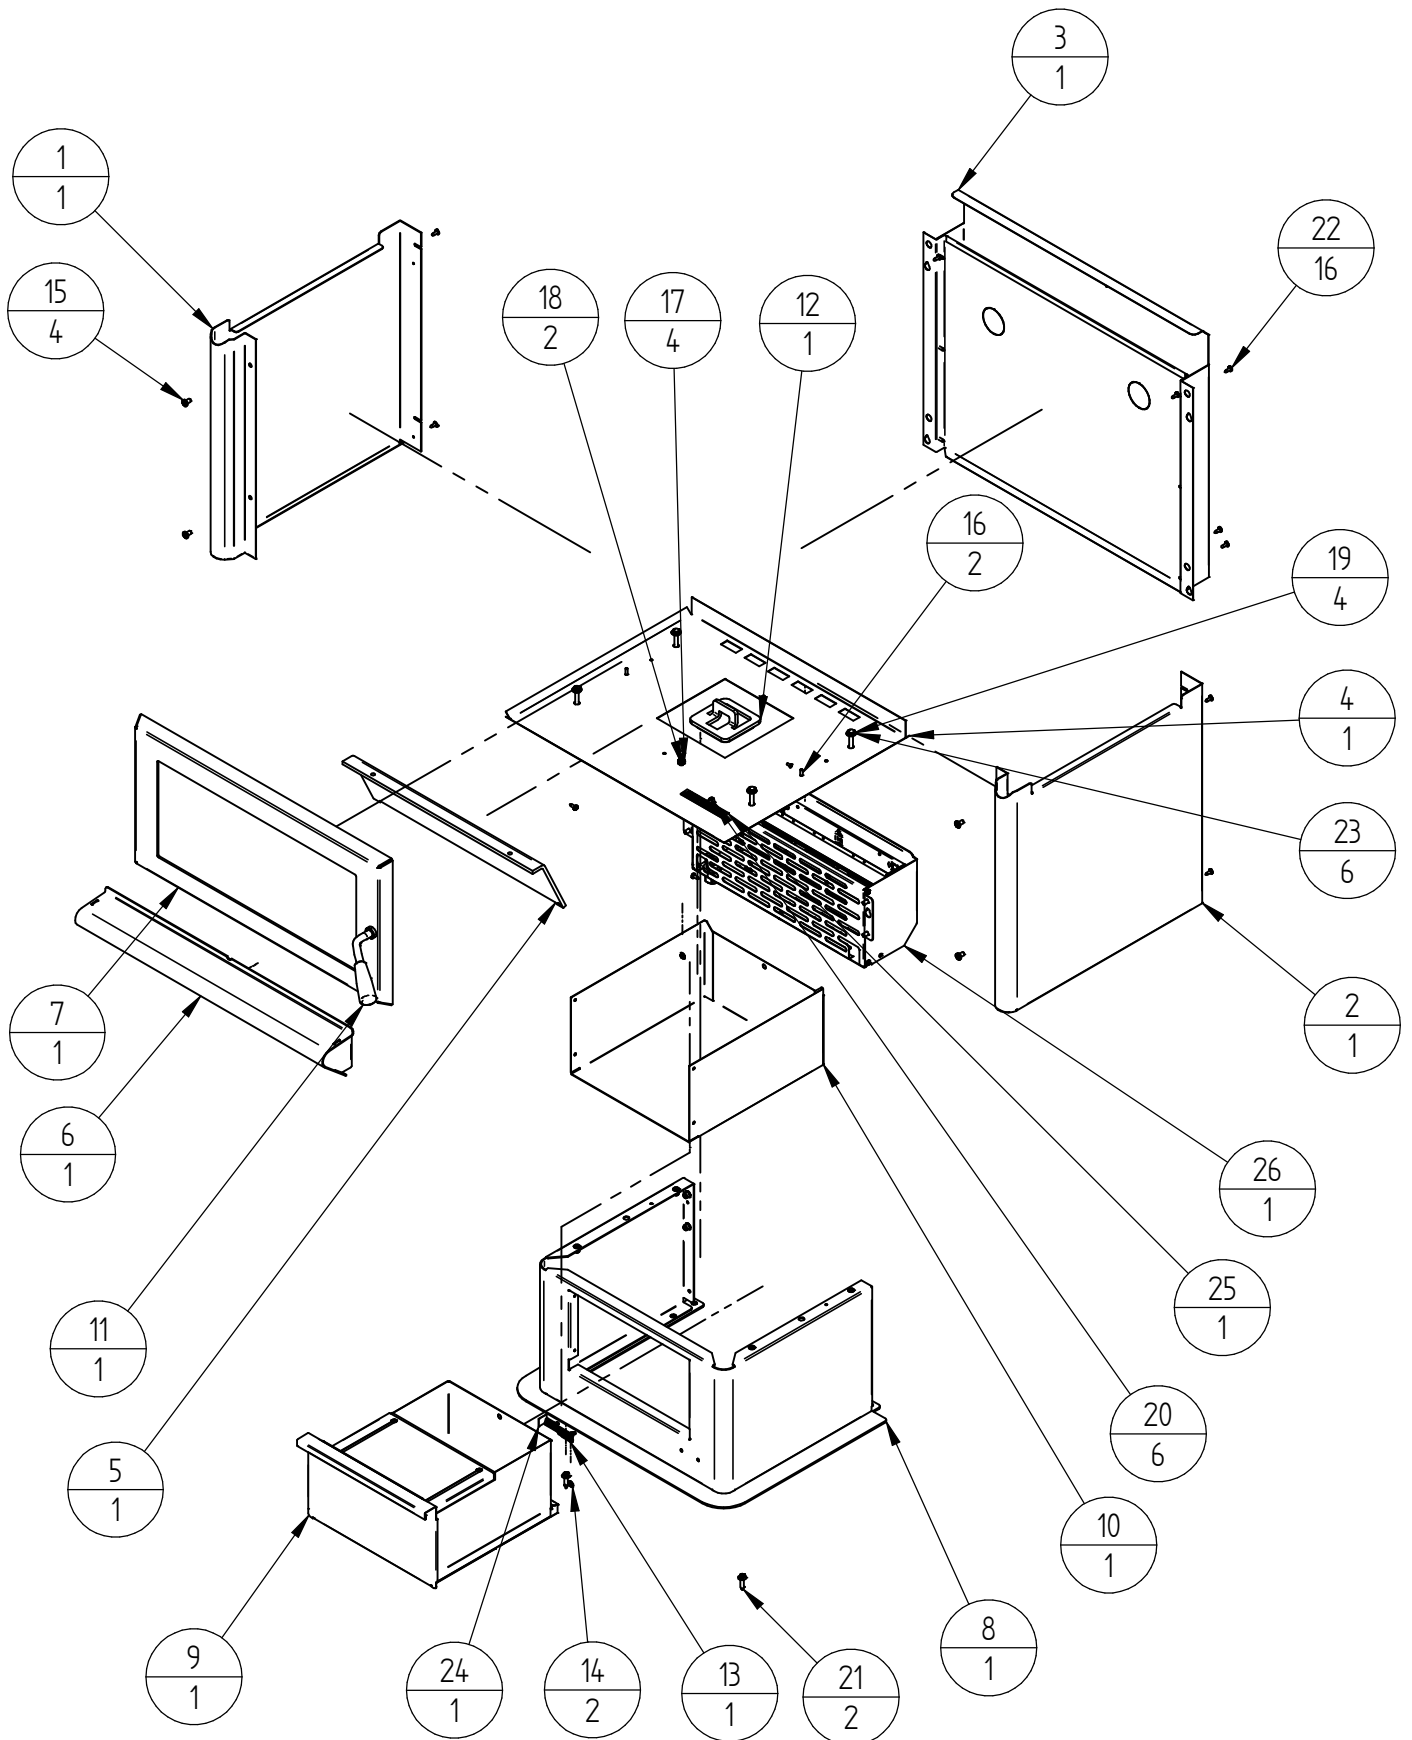

PANELS, DOOR AND PEDESTAL(983920)

When ordering PLEASE QUOTE PART ID along with Finish Suffix (if applicable)

PANELS, DOOR AND PEDESTAL				
Item Number	File Name	Model(s)	Description	Quantity
		983920		
1	983206	V02	R5000 L/H SIDE PANEL	1
2	983207	V02	R5000 R/H SIDE PANEL	1
3	983232	V02	R5000 REAR PANEL ASSY	1
4	983208	V02	R5000 BASE H/S	1
5	983240	V02	R5000 F/BOX LOWER PLATE	1
6	983217	V02	R5000 ASH SHELF	1
7	983231	V02	R5000 DOOR ASSY COMPLETE	1
8	983214	V02	R5000 WELD PEDESTAL ASSY	1
9	983248	V02	R5000 ASH DRAWER ASSY	1
10	983253	V02	R5000 PED ASH DRAWER SUPPORT	1
11	PYR00376	V02	PYR DOOR HANDLE	1
12	983019	V02	PLUG SHEET METAL	1
13	587835		BADGE MASPORT HEATING	1
14	526009		CLIP; STARLOCK M4	2
15	521045		SCREW; M6X10 PAN POZI BLK	4
16	524006		RIVET; 73 AS 5-5	2
17	522107		NUT; HEX STD M6 BLK	4
18	521054		SCREW; M6X20 HEX ZP	2
19	521077		SCREW; M6X40 HEX ZP	4
20	521076		SCREW; M6X16 HEX ZP	6
21	521637		SCREW; S/T 12GX25 TIMBERTITE	2
22	521645		SCREW; S/T 8GX1/2" MUSH FLANGE POZI BLK	16
23	523036		WASHER; FLAT 1/4"X5/8" BLK	6
24	585631		DECAL EARTH	1
25	595695		DECAL "BURN ONLY" COMBINED NZ/AUS	1
26*	983915		R5000 NZ FAN KIT COMPLETE	1