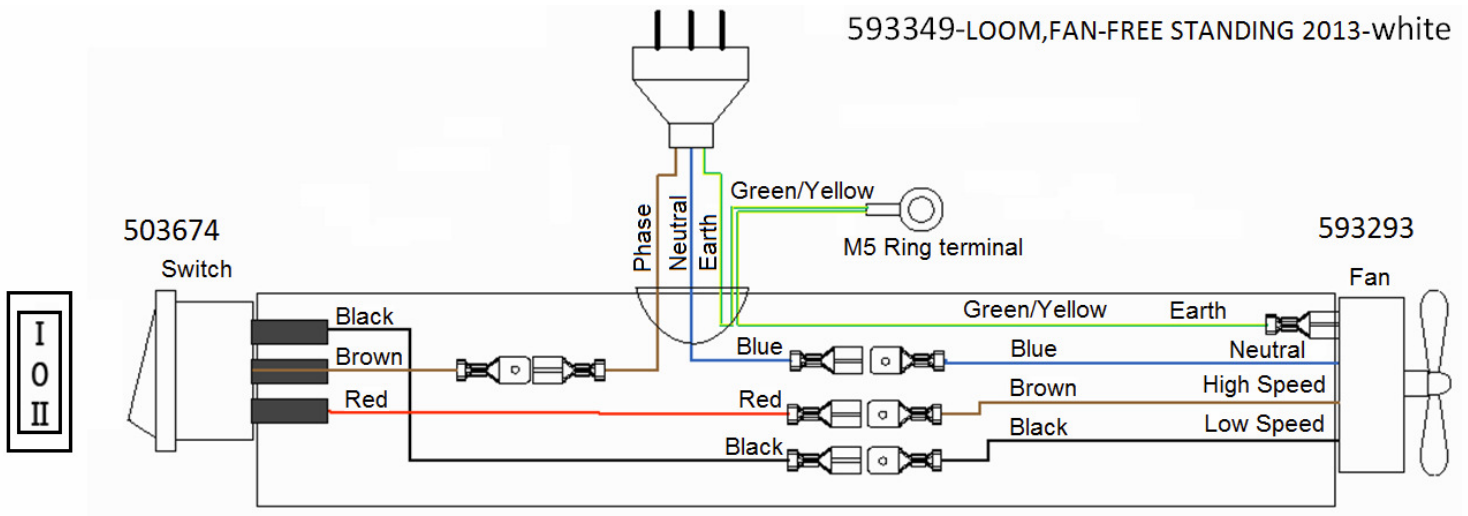

FAN LOOM DIAGRAM

FAN WIRING DIAGRAM W/F FREESTANDING 2013 ONWARDS

NOT ILLUSTRATED					
Item	Part ID	Model(s)		Description	Qty
		983920	983921		
1	593286	-	-	OWNER MANUAL WOODFIRES	1
2	593287	-	-	INSTALL MANUAL WOODFIRES	1
3	593791	-	-N/A-	R1500 INSTALLATION DATA SHEET	1
4	593845	-N/A-	-	R1500WS SW & HW DATA SH	1
5	593794	-	-	INSTRUCTION - BRICK LAYOUT	1

SURFACE FINISH CODES FOR PANELS					
VHT PAINT(Very High Temp)			POWDER COAT		
V02	P-000022	METALLIC BLACK	P02	MATT BLACK	
			P08	MANNEX BLACK	

When ordering PLEASE QUOTE PART ID along with Finish Suffix (if applicable)