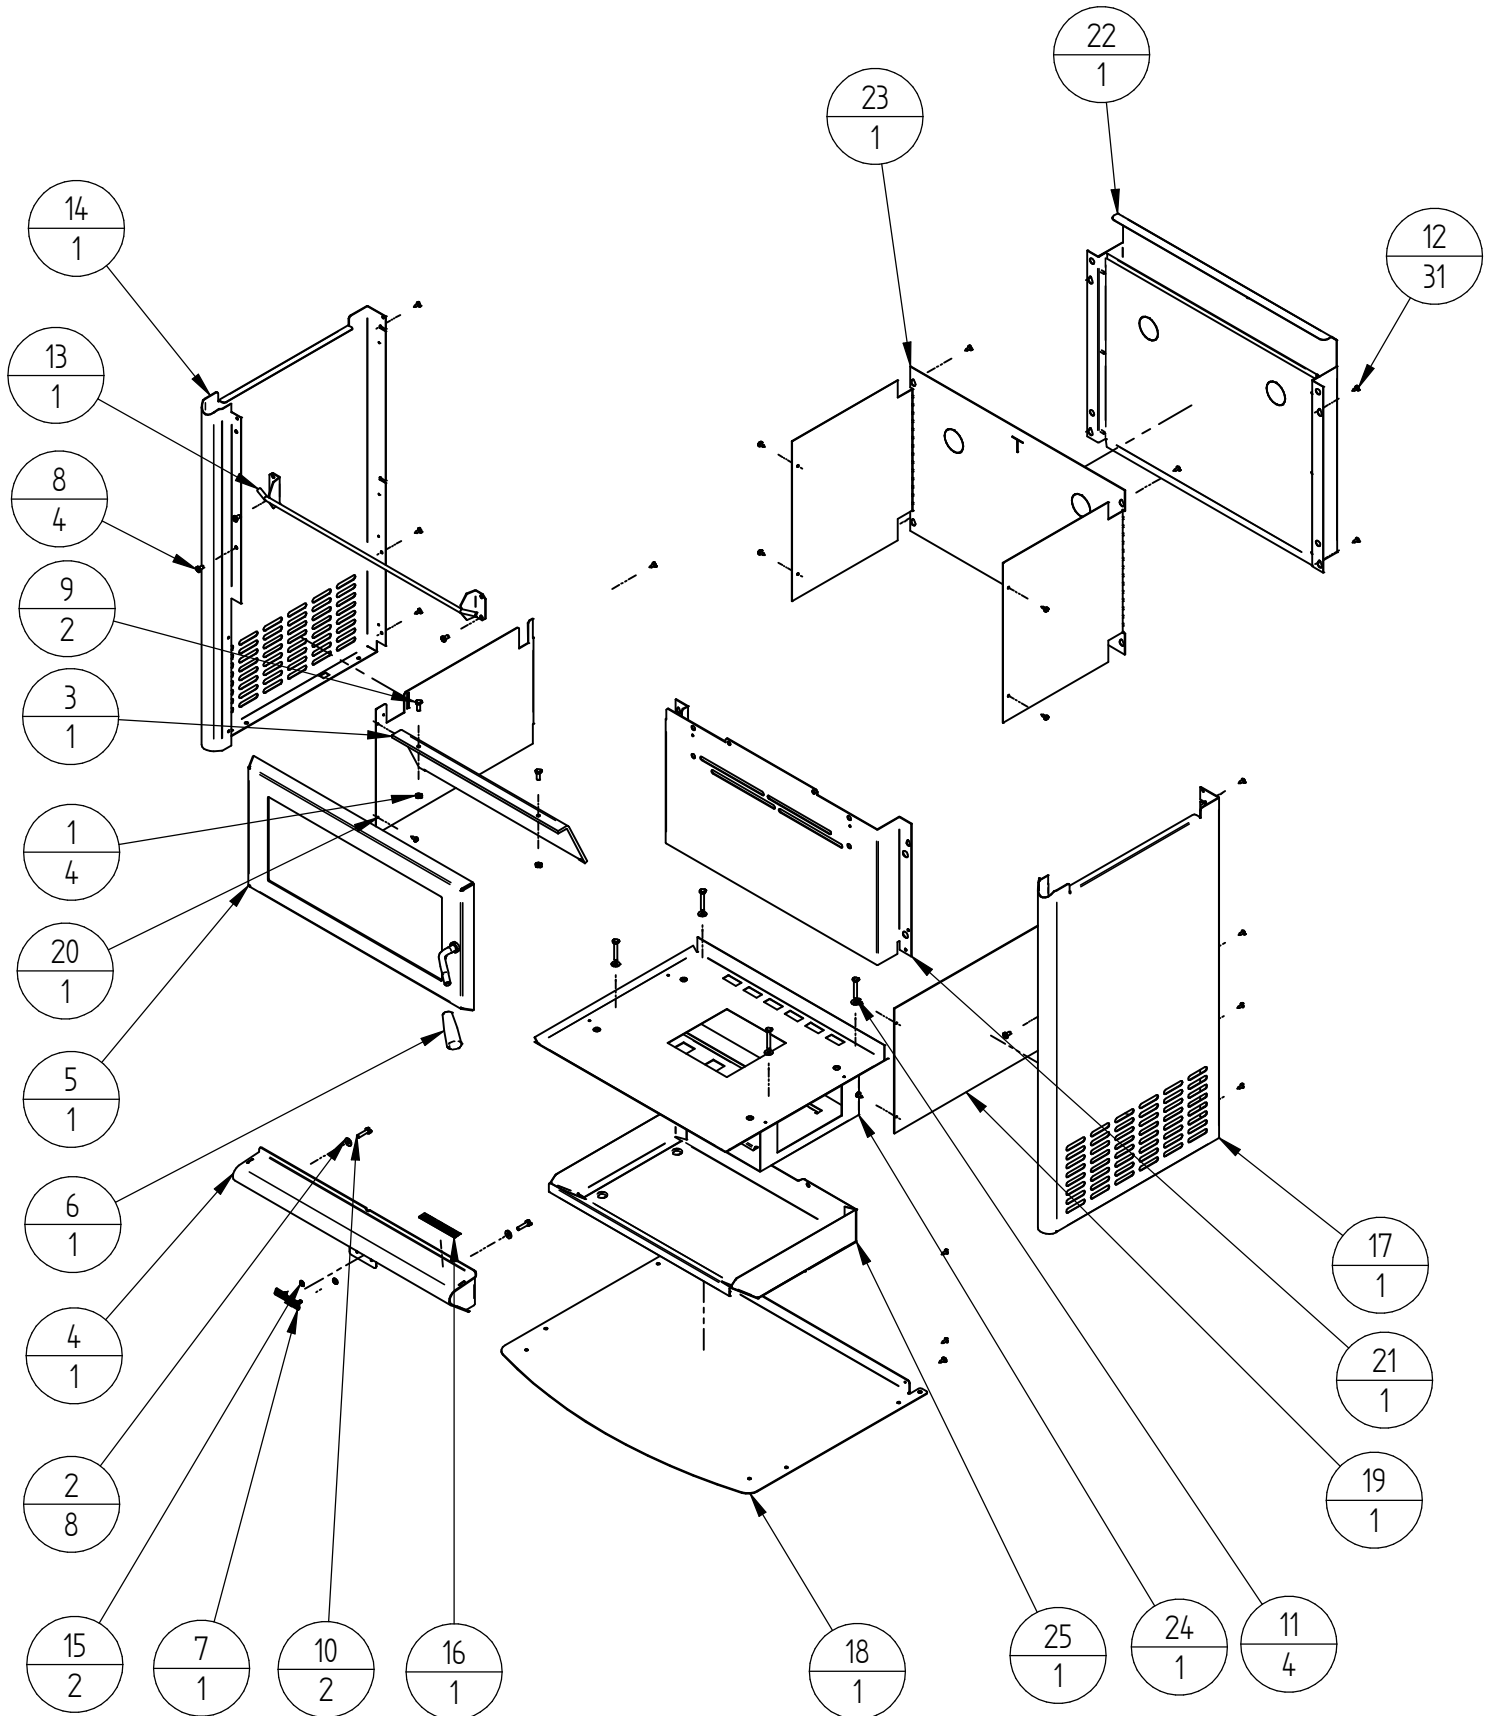

PANELS, DOOR AND WOOD STACKER(983921)

When ordering PLEASE QUOTE PART ID along with Finish Suffix (if applicable)

PANELS, DOOR AND WOOD STACKER				
Item Number	File Name	Model(s)	Description	Quantity
		983921		
1	522107		NUT; HEX STD M6 BLK	4
2	523007		WASHER; FLAT 1/4"X5/8"X18G ZP	8
3	983240		R5000 F/BOX LOWER PLATE	1
4	983363		R5000 WS ASHSHELF	1
5	983231		R5000 DOOR ASSY COMPLETE	1
6	PYR00376		PYR DOOR HANDLE	1
7	587835		BADGE MASPORT HEATING	1
8	521045		SCREW; M6X10 PAN POZI BLK	4
9	521052		SCREW; M6X16 HEX BLK	2
10	521058		SCREW; M6X25 HEX ZP	2
11	521077		SCREW; M6X40 HEX ZP	4
12	521645		SCREW; S/T 8GX1/2" MUSH FLANGE POZI BLK	31
13	983276		R5000 LOUVER ASSEMBLY	1
14	983356		R5000WS L/H SIDE PANEL	1
15	526009		CLIP; STARLOCK M4	2
16	595695		DECAL "BURN ONLY" COMBINED NZ/AUS	1
17	983355		R5000WS R/H SIDE PANEL	1
18	983357		R5000 WS BASE	1
19	983358		R5000 WS INNER SIDE PANEL	1
20	983140		R5000 AU WS LEFT INNER SIDE PANEL	1
21	983298		R5000 AU WS REAR PANEL	1
22	983232		R5000 REAR PANEL ASSY	1
23	983210		R5000 HEAT SHIELD WRAP	1
24	983138		BOTTOM HEAT SHIELDS ASSY	1
25	983299		R5000 AU WS - ASH TRAY ASSEMBLY	1
26*	983915		R5000 NZ FAN KIT COMPLETE	1

*Optional Sale Kit When ordering PLEASE QUOTE PART ID along with Finish Suffix (if applicable)