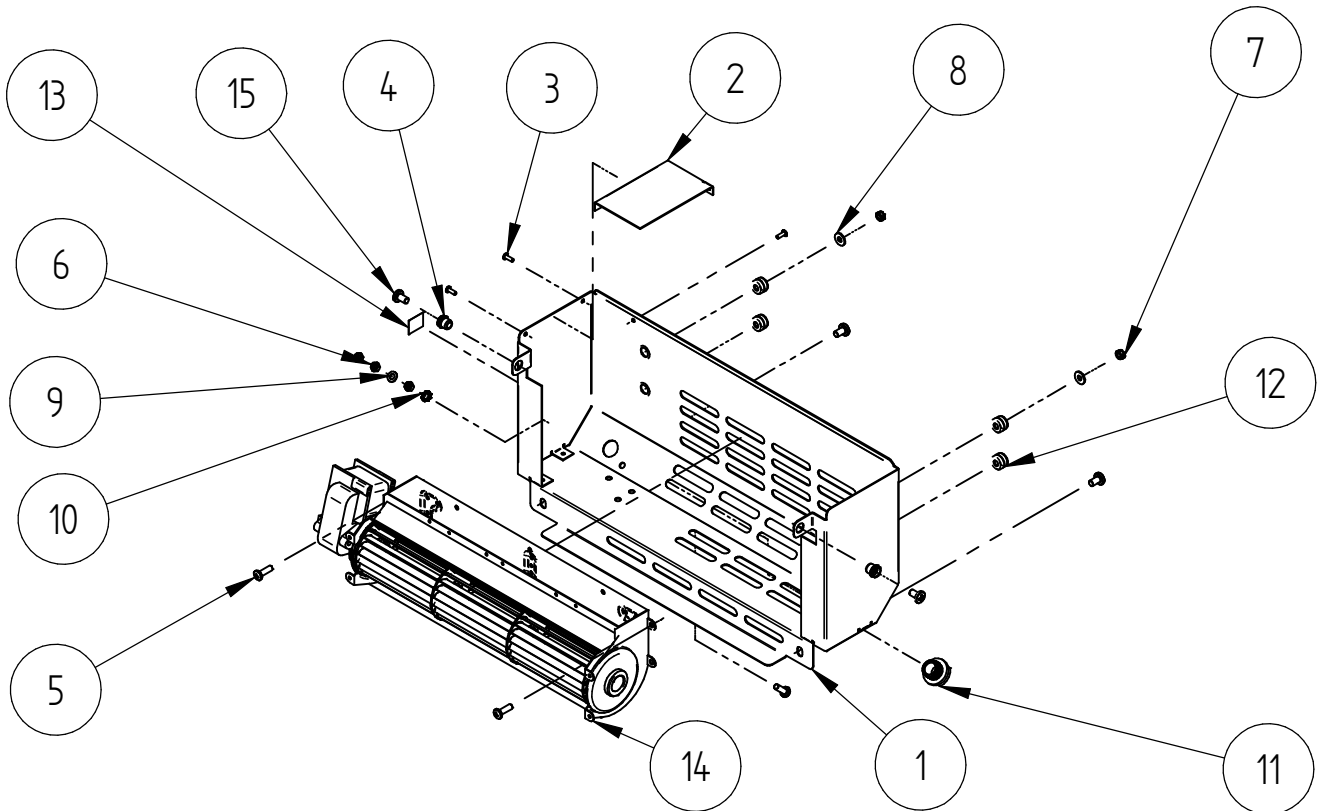

FAN BOX ASSEMBLY

FAN BOX ASSEMBLY					
Item	Part ID	Model(s)		Description	Qty
		983920	983921		
1	993761	P01	P01	R1500 FAN BOX COVER AUS	1
2	994794	-	-	SHIELD FAN PANEL FERGAS F3000	1
3	524002	-	-	RIVET; 73 AS 4-3	3
4	522605	-	-	NUT; RIVNUT STD/FLANGE M6	2
5	521033	-	-	SCREW; M5X16 PAN POZI BLK	3
6	522106	-	-	NUT; HEX STD M5 ZP	2
7	522305	-	-	NUT; NYLOCK M5 ZP	3
8	523000	-	-	WASHER; FLAT 3/16"X1/2"X18G ZP	2
9	523028	-	-	WASHER; FLAT M5X10X1 BRS	1
10	523204	-	-	WASHER; STAR M5 EXT	1
11	529201	-	-	CLAMP; CABLE 16 LITTLE GRIPPER	1
12	529402	-	-	GROMMET; 14X6	4
13	585631	-	-	DECAL EARTH	1
14	593293	-	-	FAN-2 SP TANG W/F INB FERGAS 76118	1
15	521045	-	-	SCREW; M6X10 PAN POZI BLK	4

When ordering PLEASE QUOTE PART ID along with Finish Suffix (if applicable)