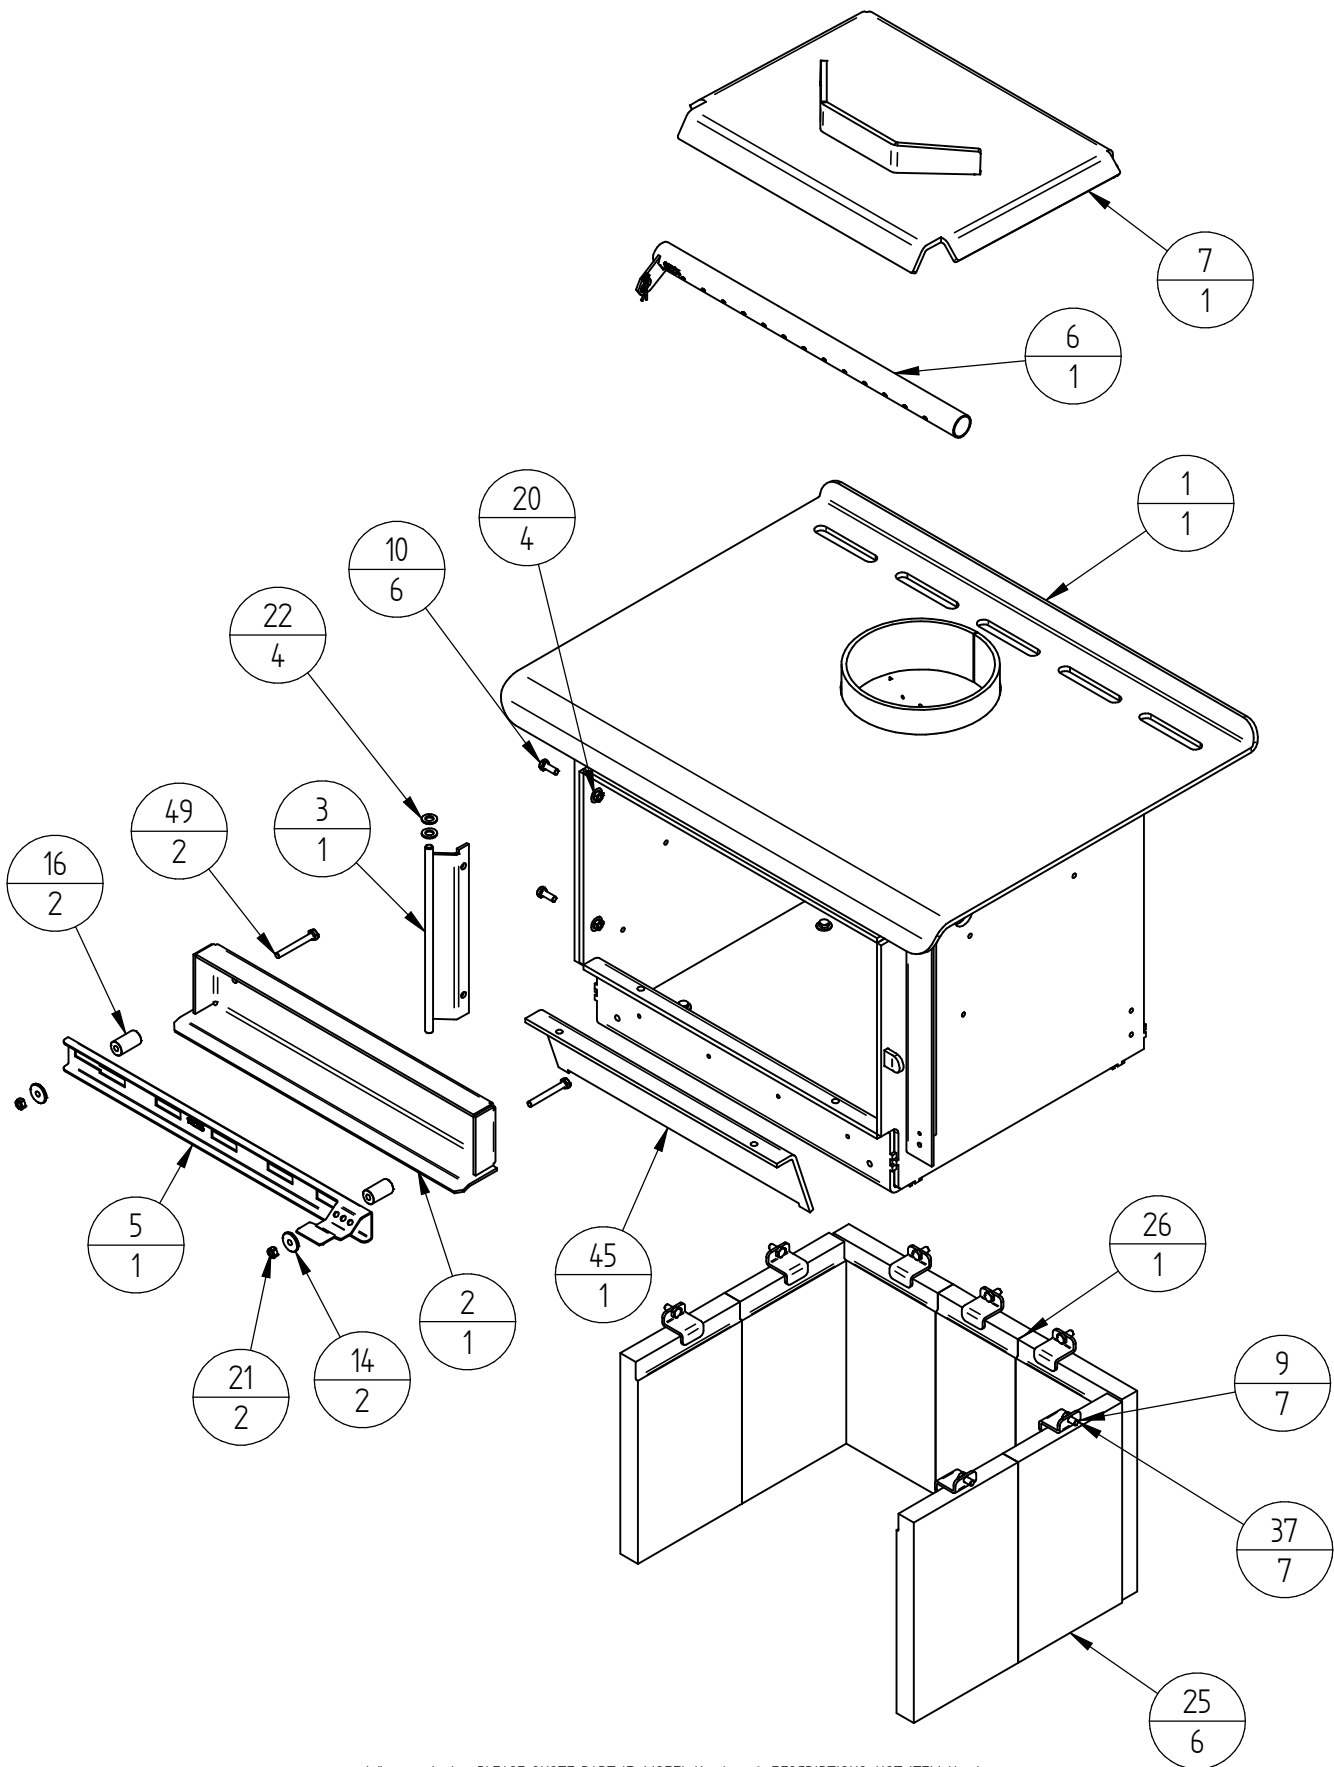

When ordering PLEASE QUOTE PART ID, MODEL Number & DESCRIPTIONS, NOT ITEM Number
determining left hand side from viewing position

Item Number	Part ID	992944 (Model)	Title	Quantity
4	992176		R3000 DOOR COMPLETE ASSY	1
11	523019		WASHER; FLAT 5/16"X5/8"X18G ZP	6
13	521077		SCREW; M6X40 HEX ZP	4
19	521057		SCREW; M6X25 HEX ST	2
27	992229	V02	R3000 ASHLIP BADGE ASSEMBLY	1
28	992241	V02	R3000WS SIDE PANEL R/H	1
29	992226	V02	R3000 REAR PANEL	1
31	992240	V02	R3000WS SIDE PANEL L/H	1
32	992248		R3000 BOTTOM HEAT SHIELD ASSY	1
33	521045		SCREW; M6X10 PAN POZI BLK	4
34	521645		SCREW; S/T 8GX1/2" MUSH FLANGE POZI BLK	24
40	992245		R3000WS BASE PANEL ASSY	1
41	992243		R3000WS INNER SIDE PANEL	2
42	992242		R3000WS REAR PANEL	1
44	992247	V02	R3000 WS BOTTOM HEAT SHIELD	1
49	521061		SCREW; M6X50 HEX ZP	2

When ordering PLEASE QUOTE PART ID, MODEL Number & DESCRIPTIONS, NOT ITEM Number
determining left hand side from viewing position

AIRSLIDE, BAFFLE, BRICKS AND FIREBOX

When ordering PLEASE QUOTE PART ID, MODEL Number & DESCRIPTIONS, NOT ITEM Number
determining left hand side from viewing position

When ordering PLEASE QUOTE PART ID, MODEL Number & DESCRIPTIONS, NOT ITEM Number
determining left hand side from viewing position

DOOR ASSEMBLY

When ordering PLEASE QUOTE PART ID, MODEL Number & DESCRIPTIONS, NOT ITEM Number
determining left hand side from viewing position