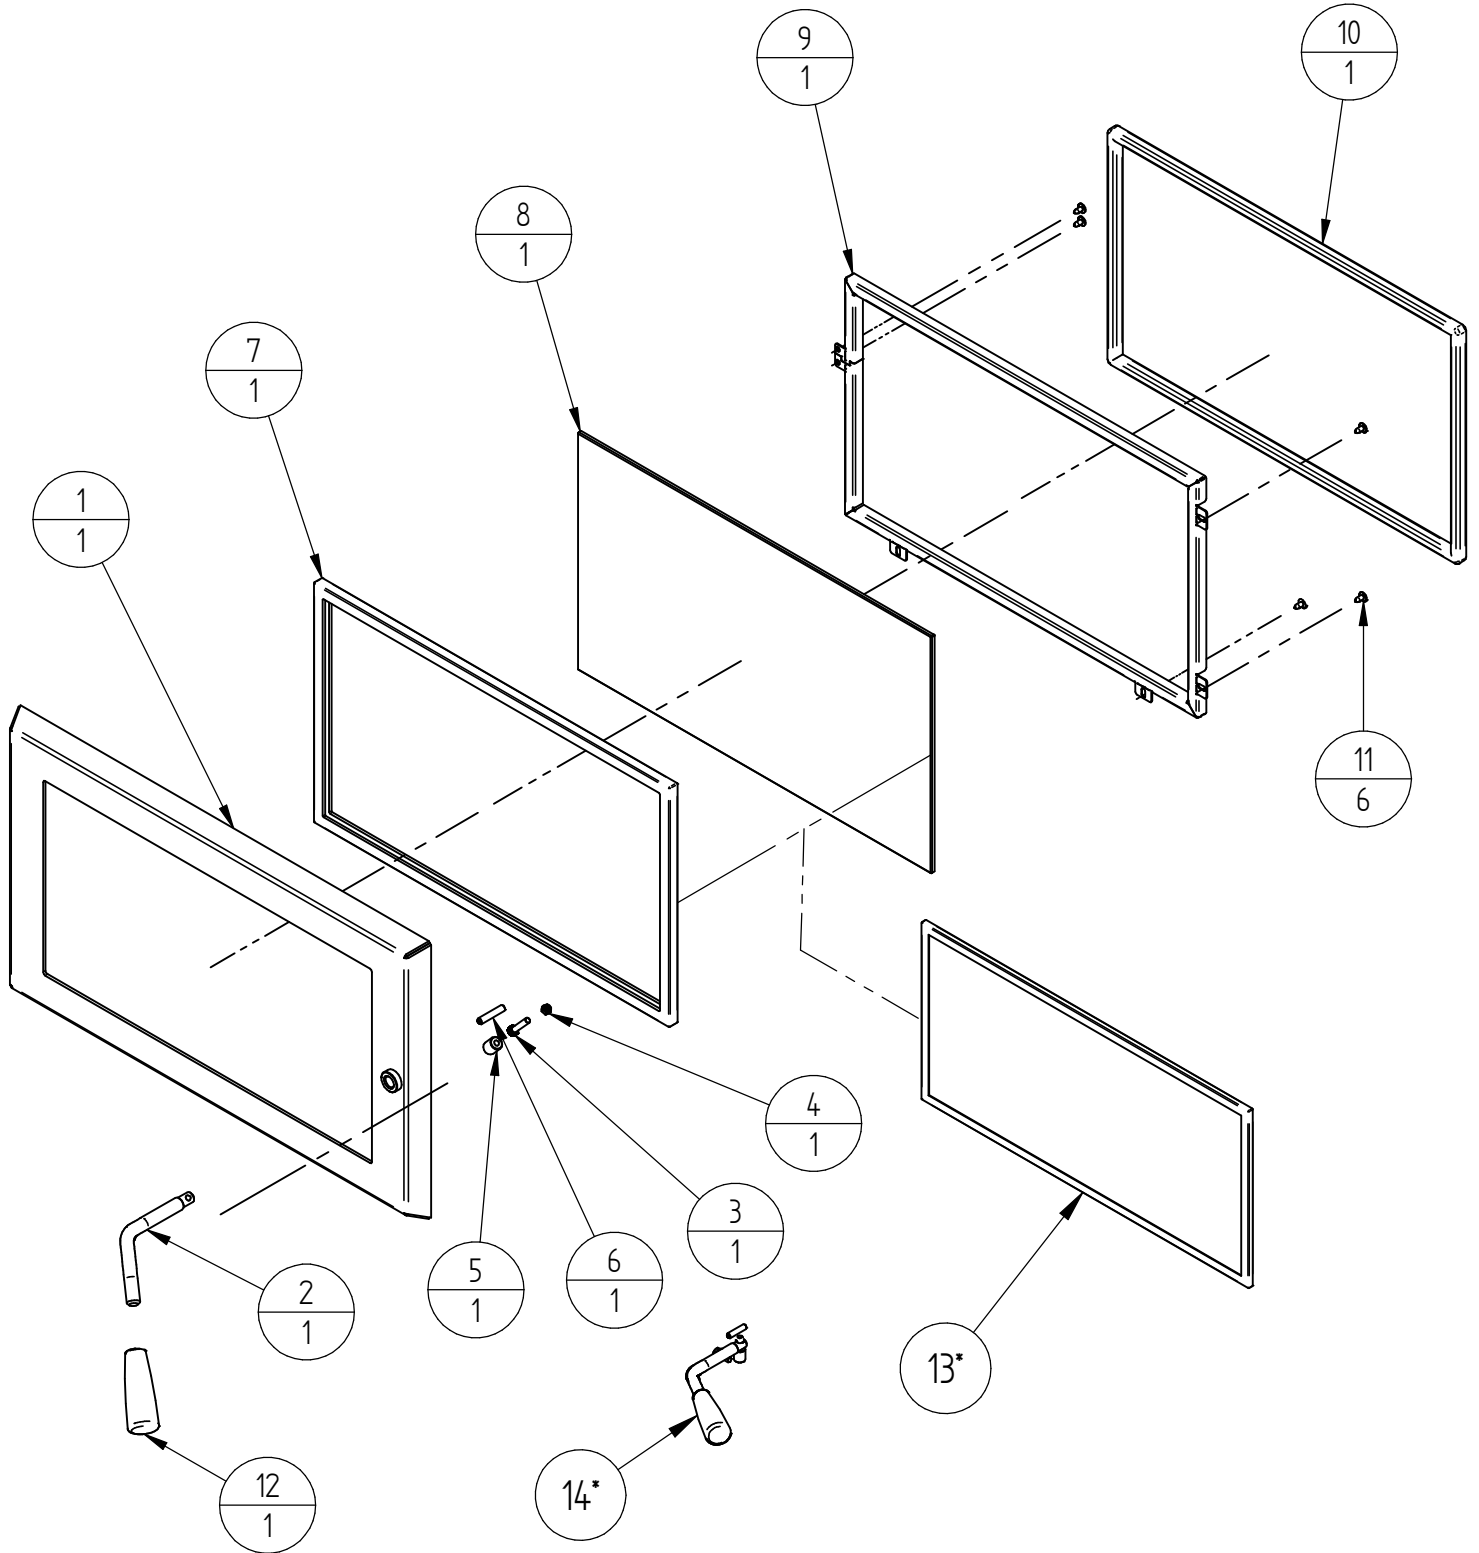

When ordering PLEASE QUOTE PART ID, MODEL Number & DESCRIPTIONS, NOT ITEM Number
determining left hand side from viewing position

Item Number	Part ID	992944 (Model)	Title	Quantity
4	992176		R3000 DOOR COMPLETE ASSY	1
11	523019		WASHER; FLAT 5/16"X5/8"X18G ZP	6
13	521077		SCREW; M6X40 HEX ZP	4
19	521057		SCREW; M6X25 HEX ST	2
27	992229	V02	R3000 ASHLIP BADGE ASSEMBLY	1
28	992241	V02	R3000WS SIDE PANEL R/H	1
29	992226	V02	R3000 REAR PANEL	1
31	992240	V02	R3000WS SIDE PANEL L/H	1
32	992248		R3000 BOTTOM HEAT SHIELD ASSY	1
33	521045		SCREW; M6X10 PAN POZI BLK	4
34	521645		SCREW; S/T 8GX1/2" MUSH FLANGE POZI BLK	24
40	992245		R3000WS BASE PANEL ASSY	1
41	992243		R3000WS INNER SIDE PANEL	2
42	992242		R3000WS REAR PANEL	1
44	992247	V02	R3000 WS BOTTOM HEAT SHIELD	1
49	521061		SCREW; M6X50 HEX ZP	2

When ordering PLEASE QUOTE PART ID, MODEL Number & DESCRIPTIONS, NOT ITEM Number
determining left hand side from viewing position

AIRSLIDE, BAFFLE, BRICKS AND FIREBOX

When ordering PLEASE QUOTE PART ID, MODEL Number & DESCRIPTIONS, NOT ITEM Number
determining left hand side from viewing position

When ordering PLEASE QUOTE PART ID, MODEL Number & DESCRIPTIONS, NOT ITEM Number
determining left hand side from viewing position

DOOR ASSEMBLY

When ordering PLEASE QUOTE PART ID, MODEL Number & DESCRIPTIONS, NOT ITEM Number
determining left hand side from viewing position