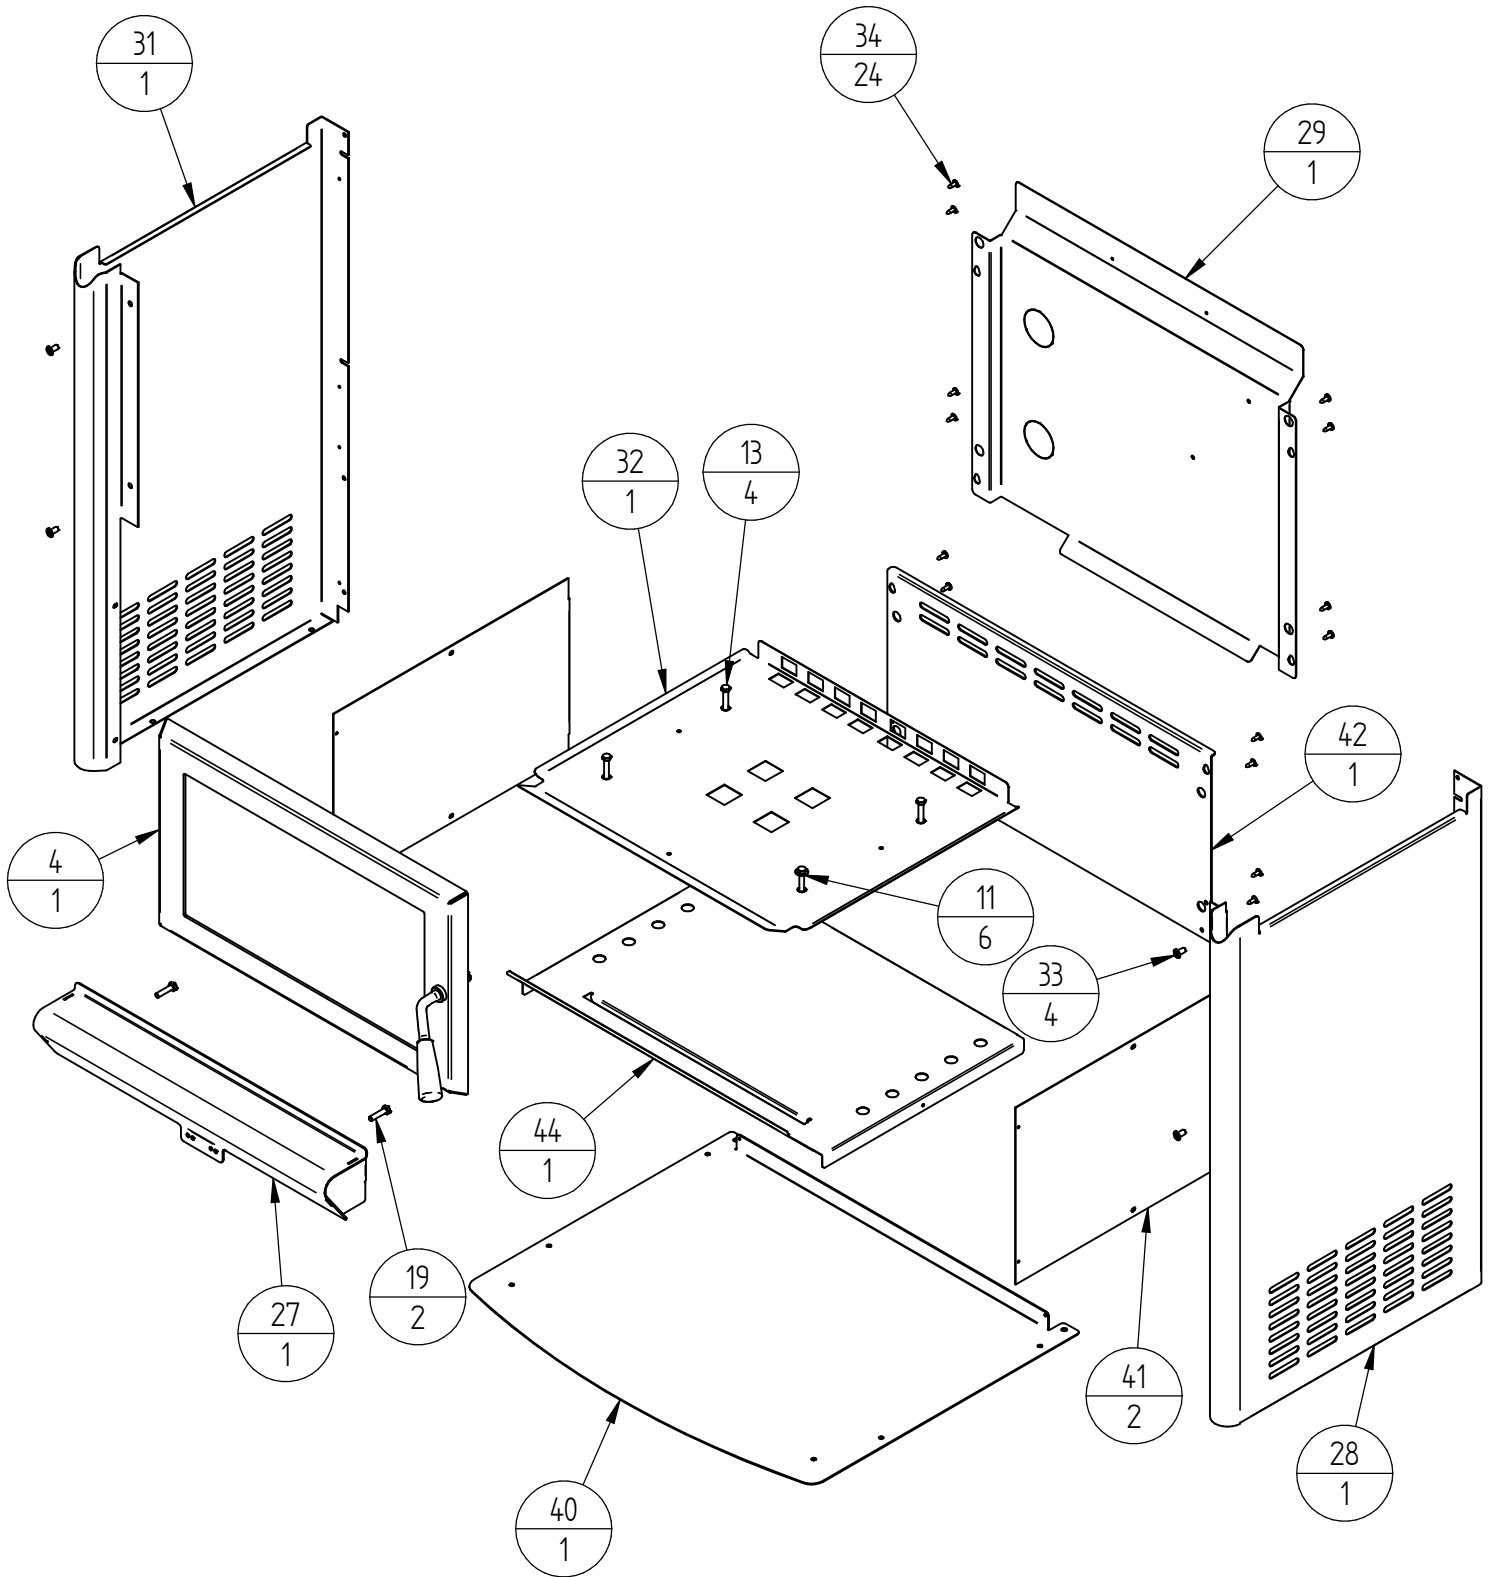

When ordering PLEASE QUOTE PART ID, MODEL Number & DESCRIPTIONS, NOT ITEM Number
determining left hand side from viewing position

Item Number	Part ID	992944 (Model)	Title	Quantity
4	992176		R3000 DOOR COMPLETE ASSY	1
11	523019		WASHER; FLAT 5/16"X5/8"X18G ZP	6
13	521077		SCREW; M6X40 HEX ZP	4
19	521057		SCREW; M6X25 HEX ST	2
27	992229	V02	R3000 ASHLIP BADGE ASSEMBLY	1
28	992241	V02	R3000WS SIDE PANEL R/H	1
29	992226	V02	R3000 REAR PANEL	1
31	992240	V02	R3000WS SIDE PANEL L/H	1
32	992248		R3000 BOTTOM HEAT SHIELD ASSY	1
33	521045		SCREW; M6X10 PAN POZI BLK	4
34	521645		SCREW; S/T 8GX1/2" MUSH FLANGE POZI BLK	24
40	992245		R3000WS BASE PANEL ASSY	1
41	992243		R3000WS INNER SIDE PANEL	2
42	992242		R3000WS REAR PANEL	1
44	992247	V02	R3000 WS BOTTOM HEAT SHIELD	1
49	521061		SCREW; M6X50 HEX ZP	2