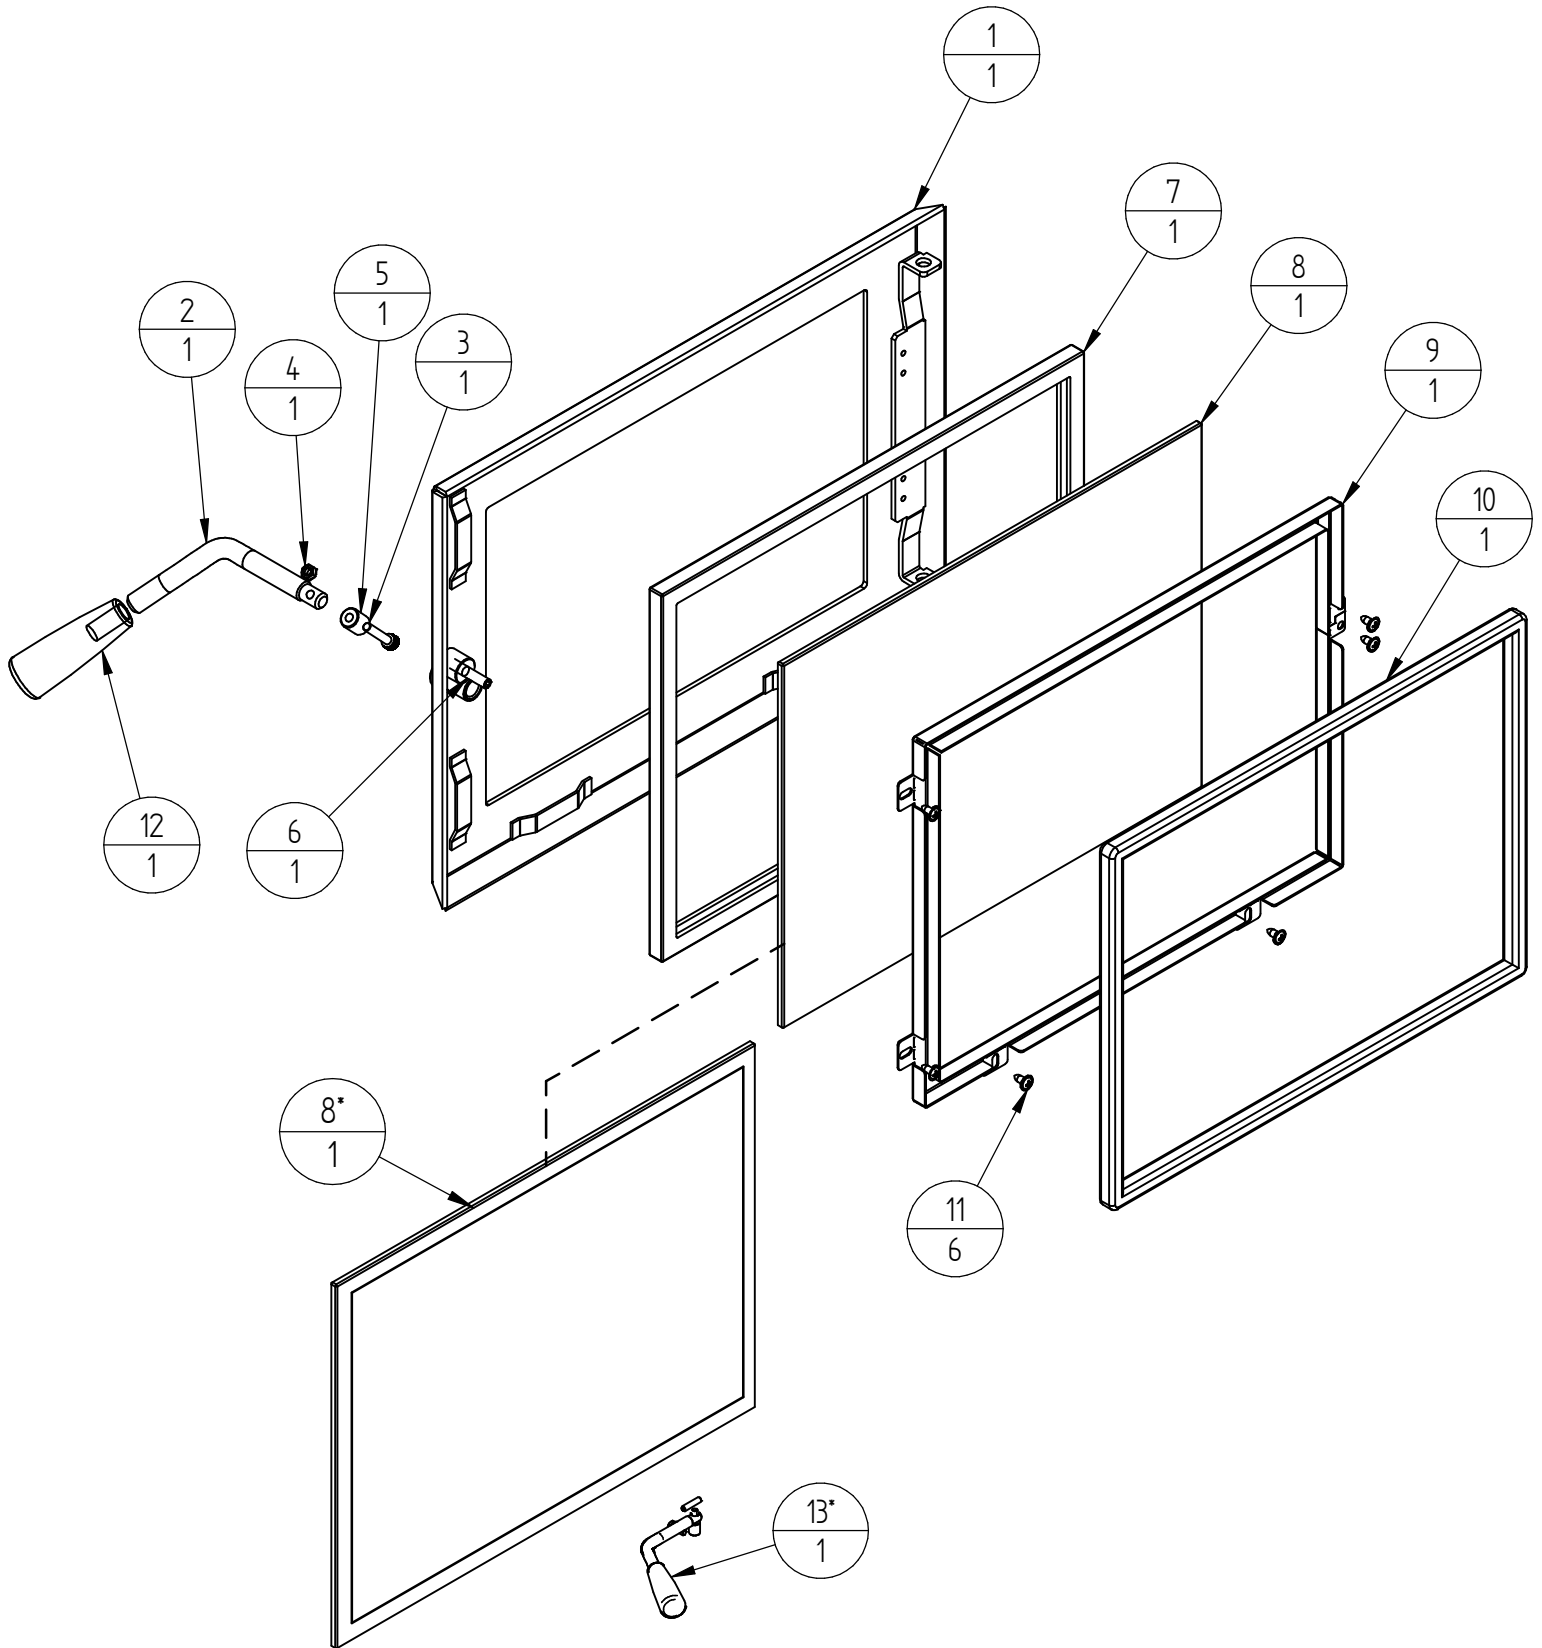

DOOR ASSEMBLY

When ordering PLEASE QUOTE PART ID, MODEL Number & DESCRIPTIONS, NOT ITEM Number
determining left hand side from viewing position

Item Number	File Name	992937 (Model)	992939 (Model)	Title	Quantity
1	992304	V02	V02	R1200 WELDED DOOR ASSEMBLY	1
2	KRR00373			KRR DOOR LEVER	1
3	521805			SCREW; CAP M5X25 ALLEN BLK	1
4	522901			NUT; BINX M5 ZP	1
5	PYR00461			PYR HANDLE ROLLER	1
6	521706			SCREW; GRUB M6X25 ALLEN BLK	1
7	C25MMLT			GLASS FIBRE TAPE 25x3x50m ROLL (MTR)	1.2 MTRS
8	592335			R1200 GLASS	1
8*	792335			R1200 NZ/AUS GLASS/TAPE SPARE KIT	1
9	992334			R1200 GLASS RETAINER	1
10	C14MMDR			R1200 DOOR ROPE	1.2 MTRS
11	521627			SCREW; S/T 8GX3/8" MUSH FLANGE POZI BLK	6
12	PYR00376			PYR DOOR HANDLE	1
13*	PYREDH			PYRE DOOR HANDLE ASSEMBLY	1

* Optional Sale Kit