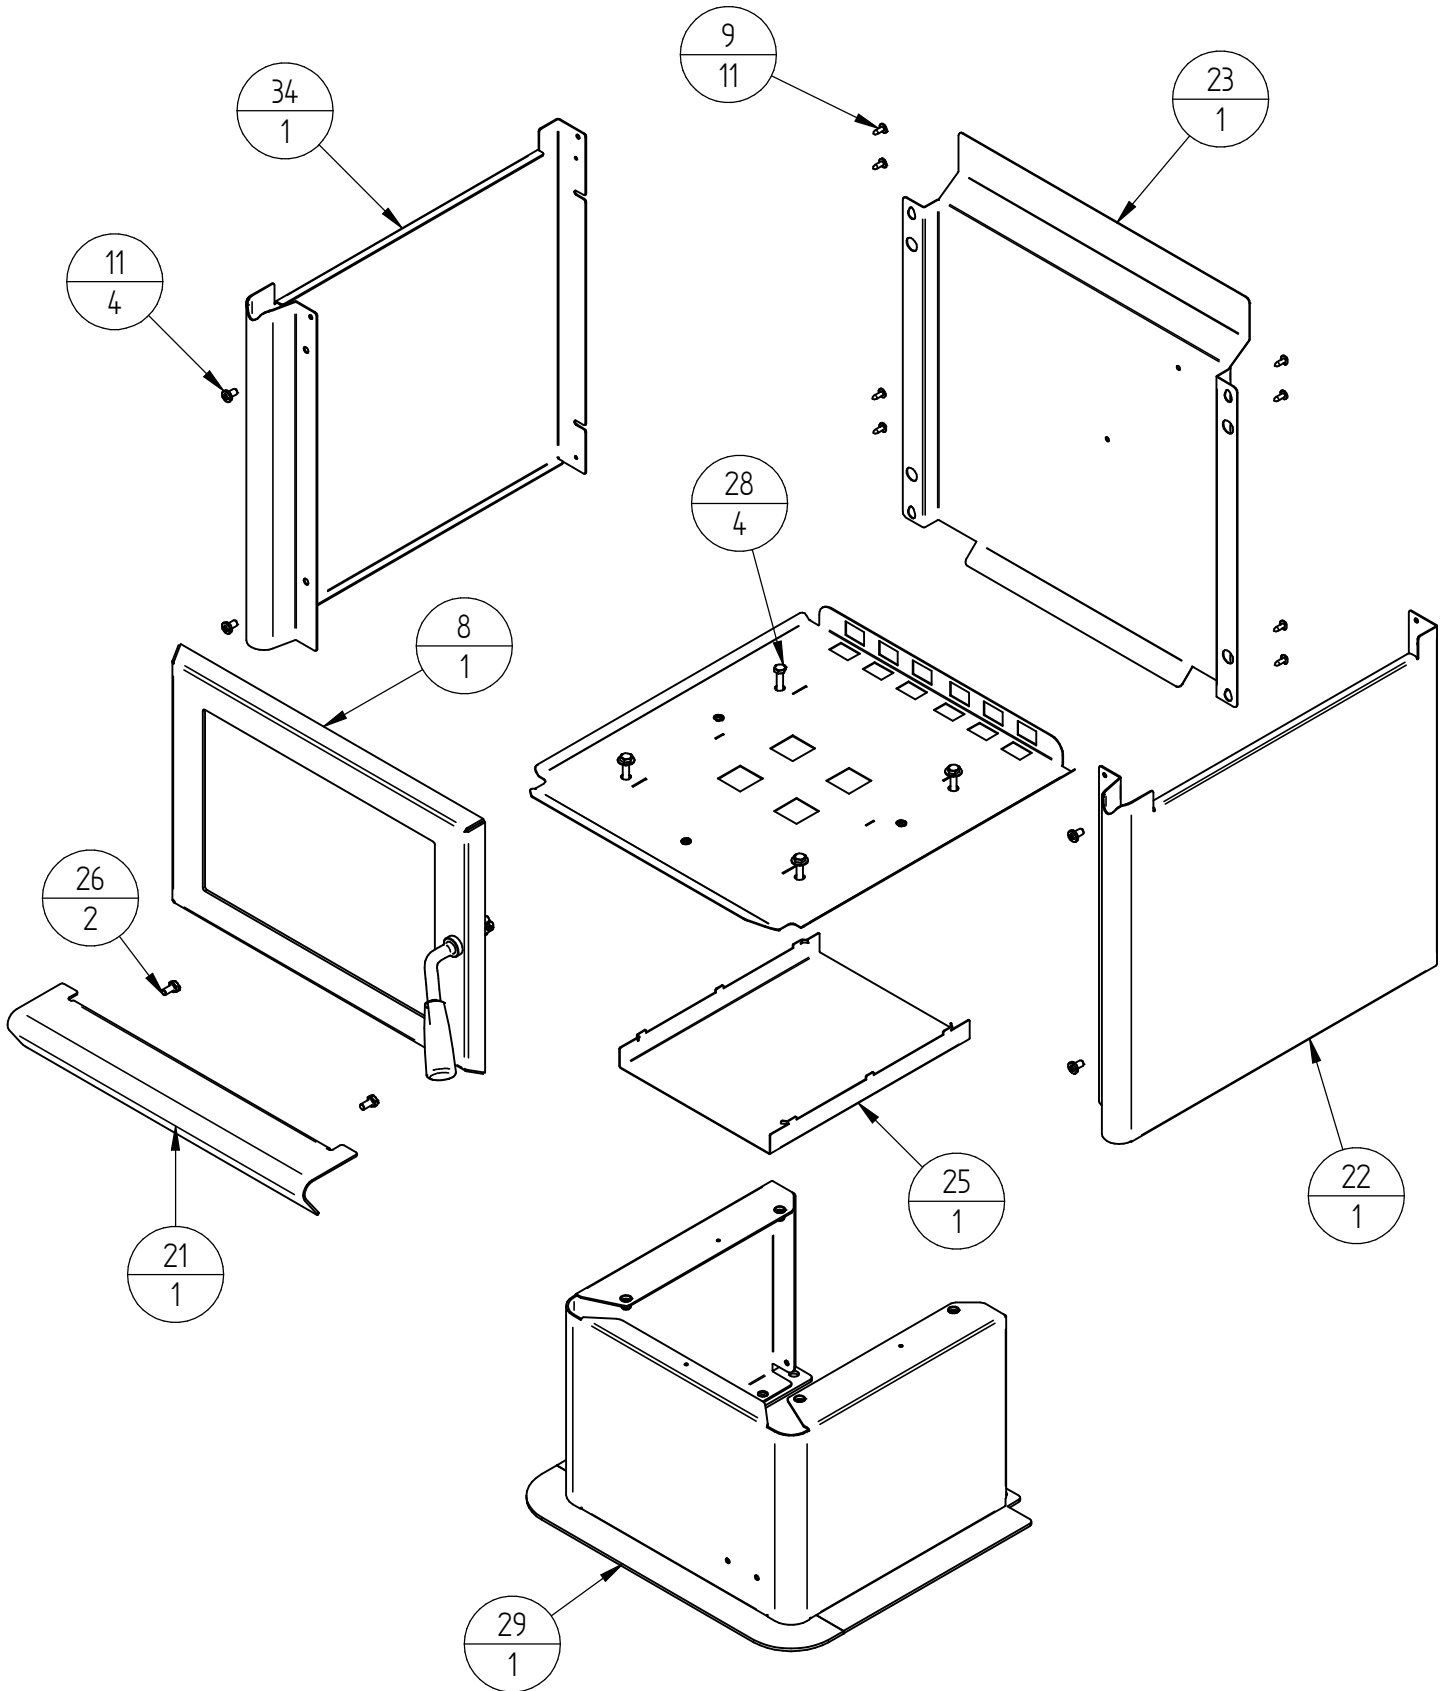

PANELS, DOOR AND PEDESTAL (PED)

When ordering PLEASE QUOTE PART ID, MODEL Number & DESCRIPTIONS, NOT ITEM Number
determining left hand side from viewing position

Item Number	File Name	992937 (Model)	992939 (Model)	Title	Quantity
8	992303			R1200 DOOR COMPLETE ASSY	1
9	521645			SCREW; S/T 8GX1/2" MUSH FLANGE POZI BLK	11
11	521045			SCREW; M6X10 PAN POZI BLK	4
21	992330	V02	V02	R1200 ASH SHELF PANEL	1
22	992321	V02	V02	R1200 R/H SIDE PANEL	1
23	992322	V02	V02	R1200 REAR PANEL	1
25	992367	V02	V02	R1200 BOT SHIELD PED SUB ASSY	1
26	521075			SCREW; M6X12 HEX ZP	2
28	521077			SCREW; M6X40 HEX ZP	4
29	992305	V02	V02	R1200 PEDESTAL WRAP	1
34	992320	V02	V02	R1200 L/H SIDE PANEL	1