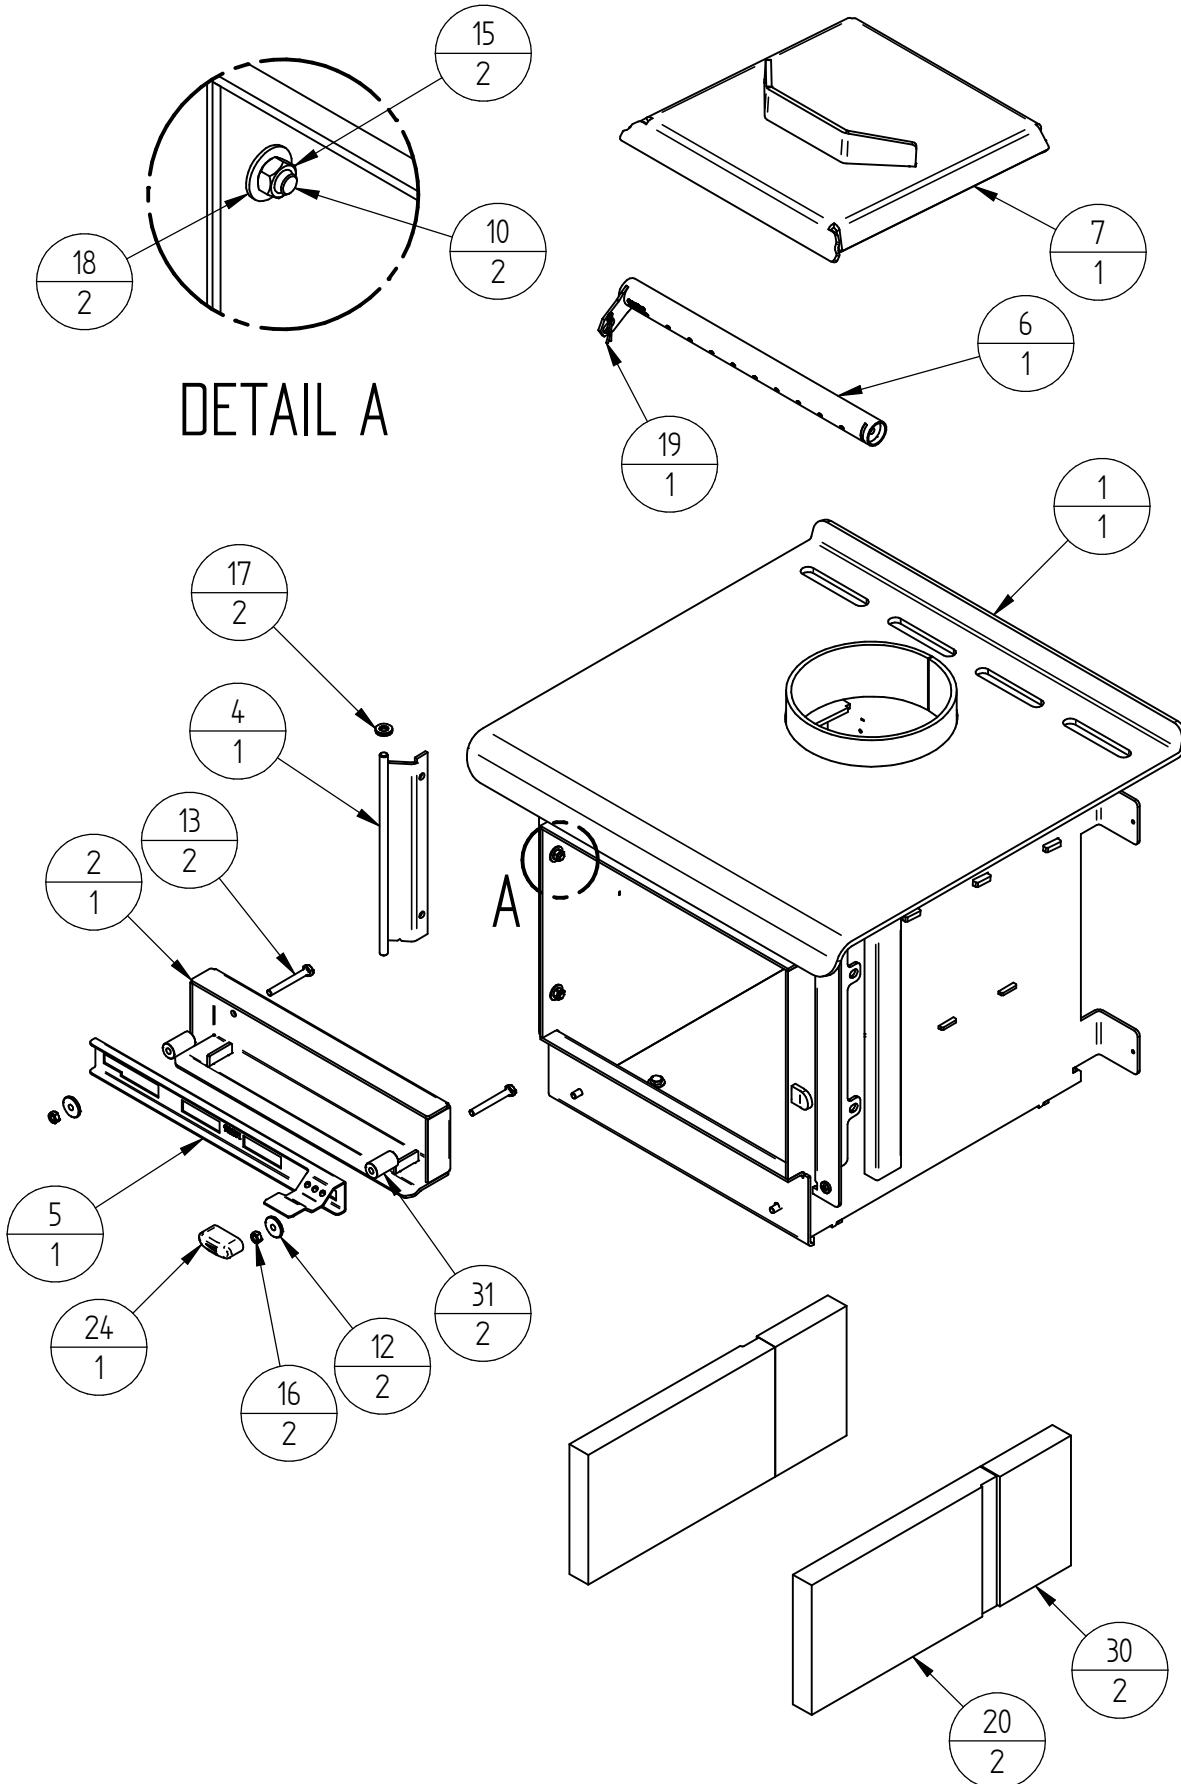

PANELS, DOOR AND PEDESTAL (PED)

When ordering PLEASE QUOTE PART ID, MODEL Number & DESCRIPTIONS, NOT ITEM Number
determining left hand side from viewing position

Item Number	File Name	992937 (Model)	992939 (Model)	Title	Quantity
8	992303			R1200 DOOR COMPLETE ASSY	1
9	521645			SCREW; S/T 8GX1/2" MUSH FLANGE POZI BLK	11
11	521045			SCREW; M6X10 PAN POZI BLK	4
21	992330	V02	V02	R1200 ASH SHELF PANEL	1
22	992321	V02	V02	R1200 R/H SIDE PANEL	1
23	992322	V02	V02	R1200 REAR PANEL	1
25	992367	V02	V02	R1200 BOT SHIELD PED SUB ASSY	1
26	521075			SCREW; M6X12 HEX ZP	2
28	521077			SCREW; M6X40 HEX ZP	4
29	992305	V02	V02	R1200 PEDESTAL WRAP	1
34	992320	V02	V02	R1200 L/H SIDE PANEL	1

When ordering PLEASE QUOTE PART ID, MODEL Number & DESCRIPTIONS, NOT ITEM Number
determining left hand side from viewing position

AIRSLIDE, BAFFLE, BRICKS AND FIREBOX

When ordering PLEASE QUOTE PART ID, MODEL Number & DESCRIPTIONS, NOT ITEM Number
determining left hand side from viewing position