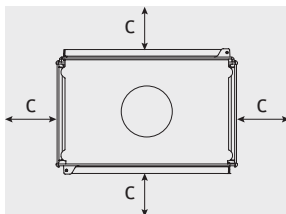

## APPLIANCE DIMENSIONS

## CLEARANCE TO COMBUSTIBLES

■ Hebel block hearth

		No heat shield
<b>C</b>	Hearth extension from the glass opening*	700
	Hearth thickness directly below the appliance	150
	Hearth thickness extending beyond the appliance	50