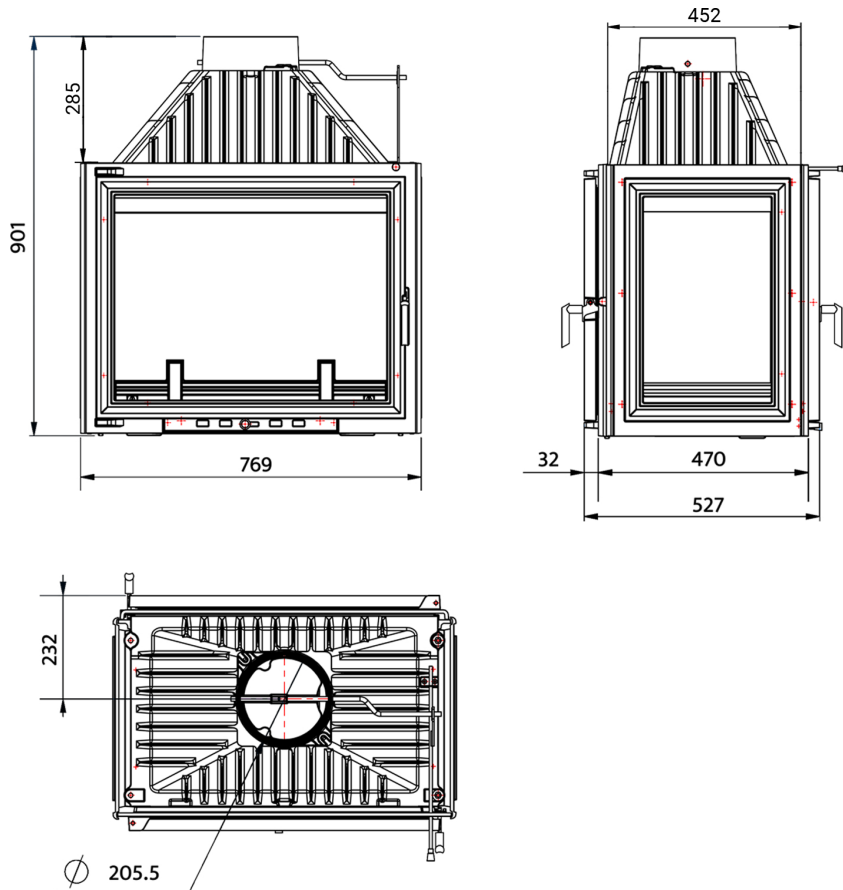

## APPLIANCE DIMENSIONS

## CLEARANCE TO COMBUSTIBLES

■ Hebel block hearth

		No heat shield
<b>C</b>	Hearth extension from the glass opening*	700
	Hearth thickness directly below the appliance	150
	Hearth thickness extending beyond the appliance	50