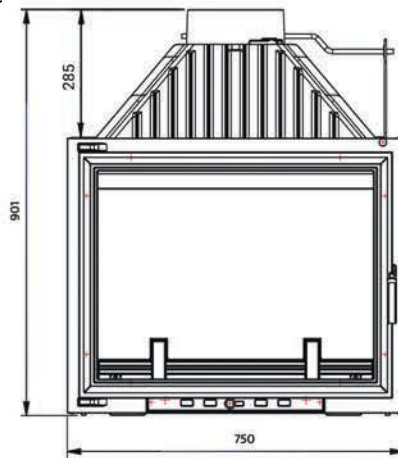

Siena

seven fifty tunnel

Exclusively brought to Living Fire by Paul Agnew Designs.

This modern minimalist wood heater can blend into a multitude of design interiors, with the flexibility to be used as an open fireplace or slow combustion unit, this double-sided fireplace will make a statement in any open plan space.

Designed to be enjoyed from both sides, this is the perfect unit to divide any space.

Placed in the centre of a room, or even the most modern warehouse conversion, this beautifully crafted cast iron is sure to catch your eye.

Whether installed as a built-in or left freestanding, the high quality craftsmanship guarantees reliability and durability.

Specifications

- Secure swing door opening system
- Regulation of air supply for combustion
- Built in damper control
- Dual combustion heating system: radiant and natural convection exclusive to the inbuilt model
- Radiant combustion heating system
- Removable grate for easy cleaning
- Heat resistant glass withstands temperatures of 800°C.
- Minimalist frame with blackened glass edge for modern design.
- Optional external primary air intake
- Heats up to 290 sqm
- Thermal efficiency 80%

livingfire.com.au