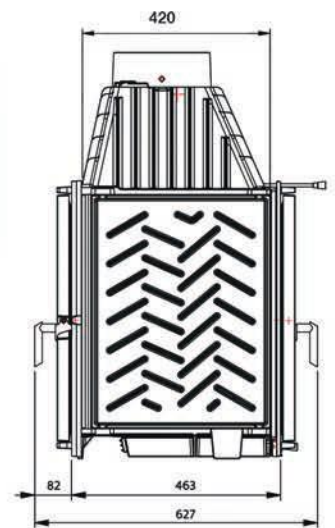

Siena

seven fifty tunnel

Exclusively brought to Living Fire by Paul Agnew Designs.

This modern minimalist wood heater can blend into a multitude of design interiors, with the flexibility to be used as an open fireplace or slow combustion unit, this double-sided fireplace will make a statement in any open plan space.

Designed to be enjoyed from both sides, this is the perfect unit to divide any space.

Placed in the centre of a room, or even the most modern warehouse conversion, this beautifully crafted cast iron is sure to catch your eye.

Whether installed as a built-in or left freestanding, the high quality craftsmanship guarantees reliability and durability.

Specifications

- Secure swing door opening system
- Regulation of air supply for combustion
- Built in damper control
- Dual combustion heating system: radiant and natural convection exclusive to the inbuilt model
- Radiant combustion heating system
- Removable grate for easy cleaning
- Heat resistant glass withstands temperatures of 800°C.
- Minimalist frame with blackened glass edge for modern design.
- Optional external primary air intake
- Heats up to 290 sqm
- Thermal efficiency 80%

livingfire.com.au