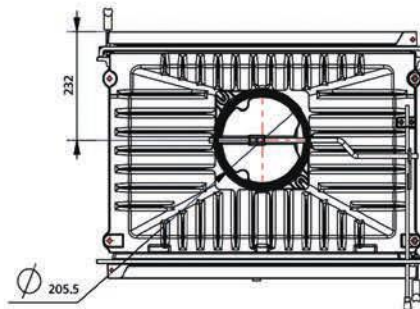

Siena

seven fifty tunnel

Exclusively brought to Living Fire by Paul Agnew Designs.

This modern minimalist wood heater can blend into a multitude of design interiors, with the flexibility to be used as an open fireplace or slow combustion unit, this double-sided fireplace will make a statement in any open plan space.

Designed to be enjoyed from both sides, this is the perfect unit to divide any space.

Placed in the centre of a room, or even the most modern warehouse conversion, this beautifully crafted cast iron is sure to catch your eye.

Whether installed as a built-in or left freestanding, the high quality craftsmanship guarantees reliability and durability.

Specifications

- Secure swing door opening system
- Regulation of air supply for combustion
- Built in damper control
- Dual combustion heating system: radiant and natural convection exclusive to the inbuilt model
- Radiant combustion heating system
- Removable grate for easy cleaning
- Heat resistant glass withstands temperatures of 800°C.
- Minimalist frame with blackened glass edge for modern design.
- Optional external primary air intake
- Heats up to 290 sqm
- Thermal efficiency 80%

livingfire.com.au