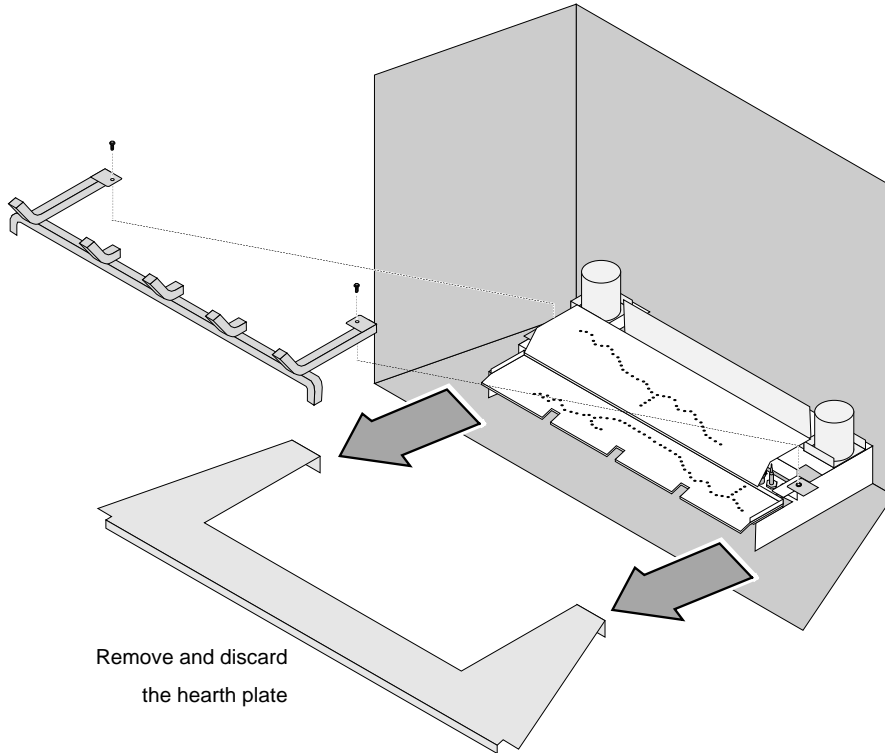

864 Fireback Installation

SKU # 96100824 – 96100825 - 96100826 – 96100828 – 96100830 - 96100836

864 TRV GS Installation

WARNING Turn off gas to the appliance and make sure it has fully cooled prior to conducting service.

1. 1 Remove the glass frame and logs (see the installation manual for details).
2. 2 Prepare the firebox following the directions below.

Remove and discard
the hearth plate