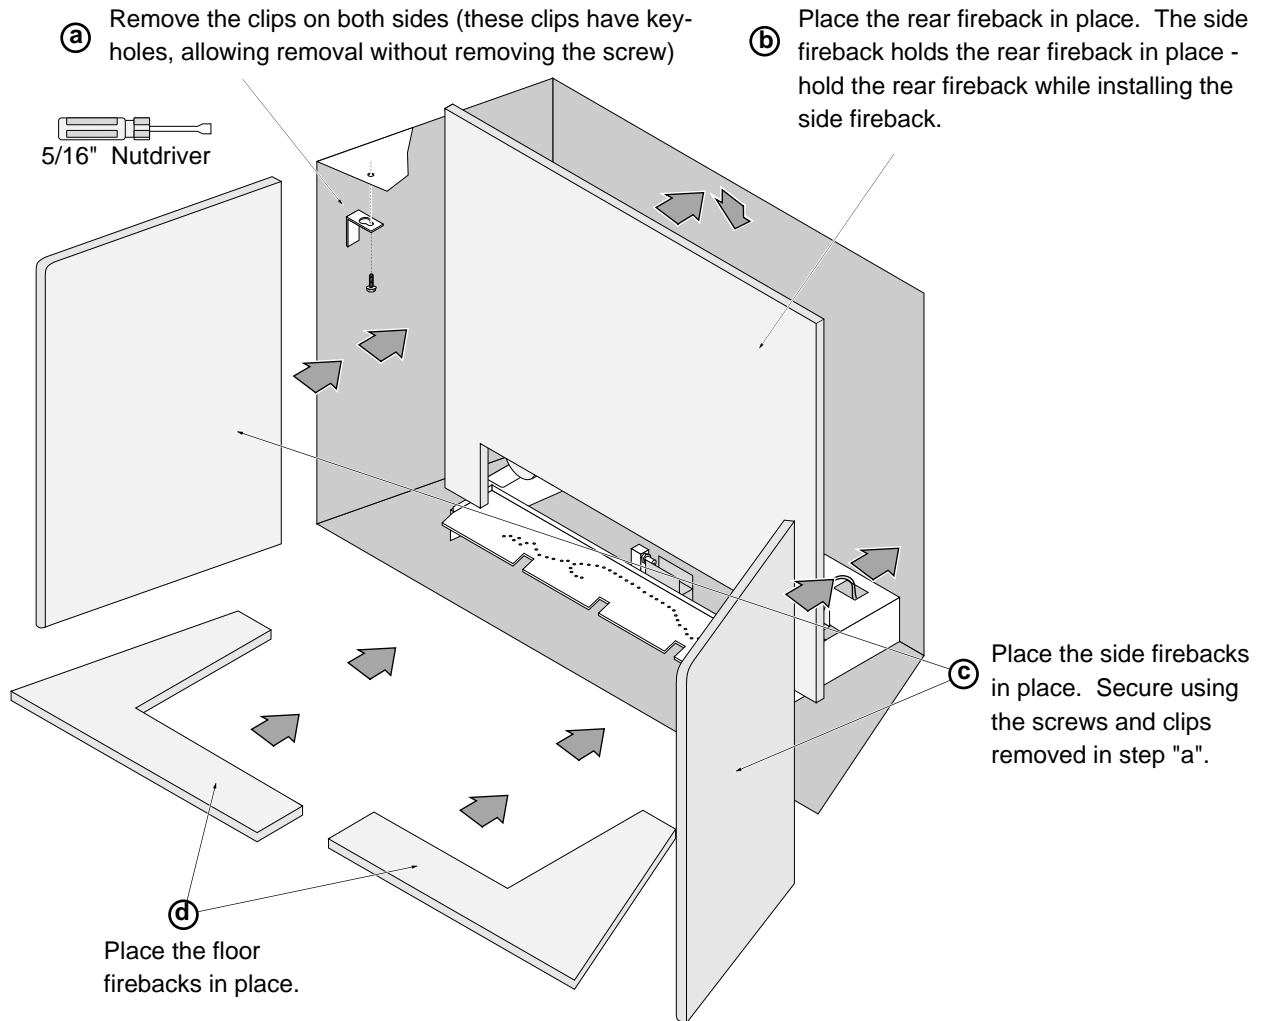

864 Fireback Installation

SKU # 96100824 – 96100825 - 96100826 – 96100828 – 96100830 - 96100836

3 Install the firebacks following the directions below.

4 Restore the fireplace to the correct configuration.