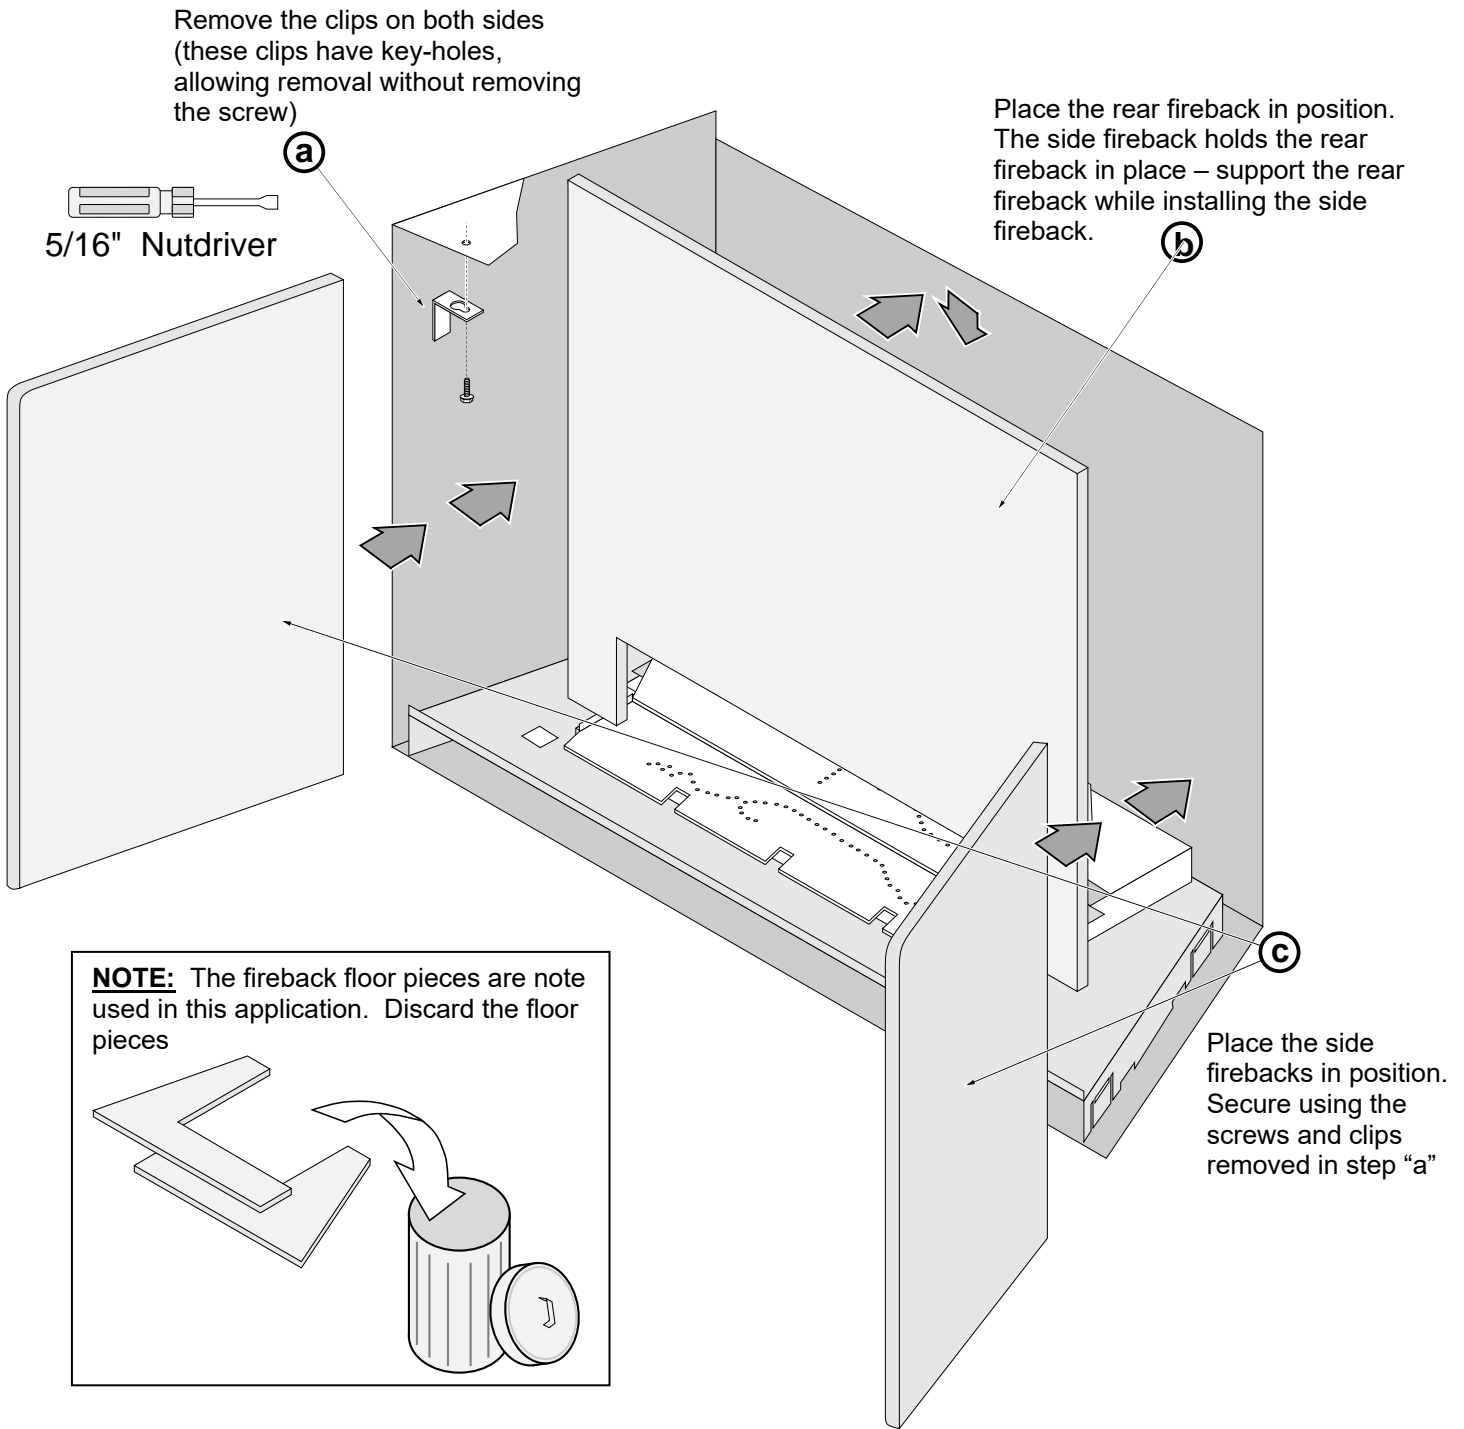

864 Fireback Installation

SKU # 96100824 – 96100825 - 96100826 – 96100828 – 96100830 - 96100836

6 Restore the fireplace to the correct configuration