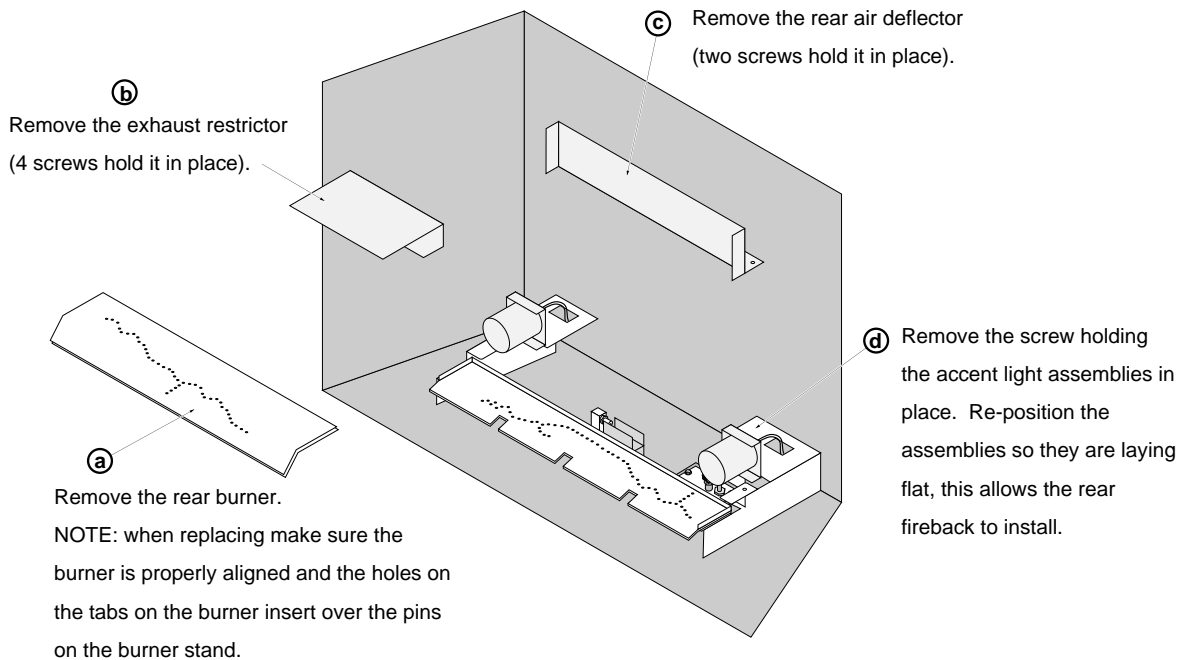

864 Fireback Installation

SKU # 96100824 – 96100825 - 96100826 – 96100828 – 96100830 - 96100836

864 TRV GS Installation

WARNING Turn off gas to the appliance and make sure it has fully cooled prior to conducting service.

1. 1 Remove the glass frame and logs (see the installation manual for details).
2. 2 Prepare the firebox following the directions below.

Remove and discard
the hearth plate