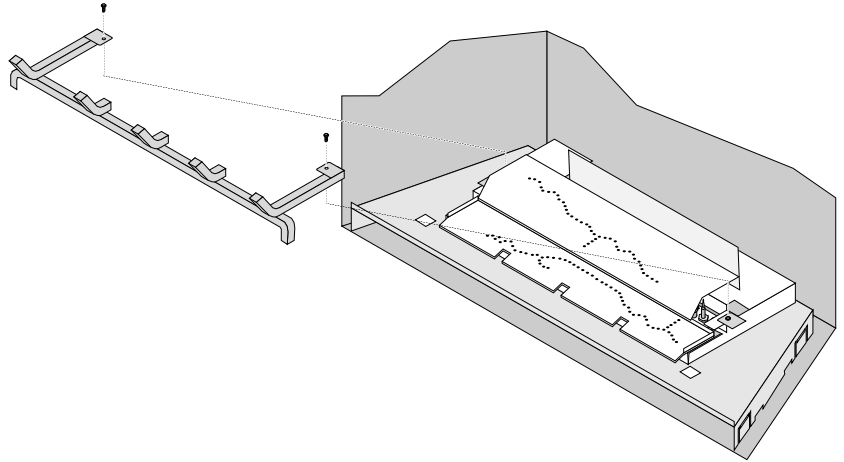

864 Fireback Installation

SKU # 96100824 – 96100825 - 96100826 – 96100828 – 96100830 - 96100836

864 TRV 31k, 40k (Standard & CleanFace) Installation

WARNING Turn off gas to the appliance and make sure it has fully cooled prior to conducting service.

1. 1 Remove the glass frame and logs (see the installation manual for details).
2. 2 Prepare the firebox following the directions below.

1. 3 Remove the grate and set aside for reinstallation.