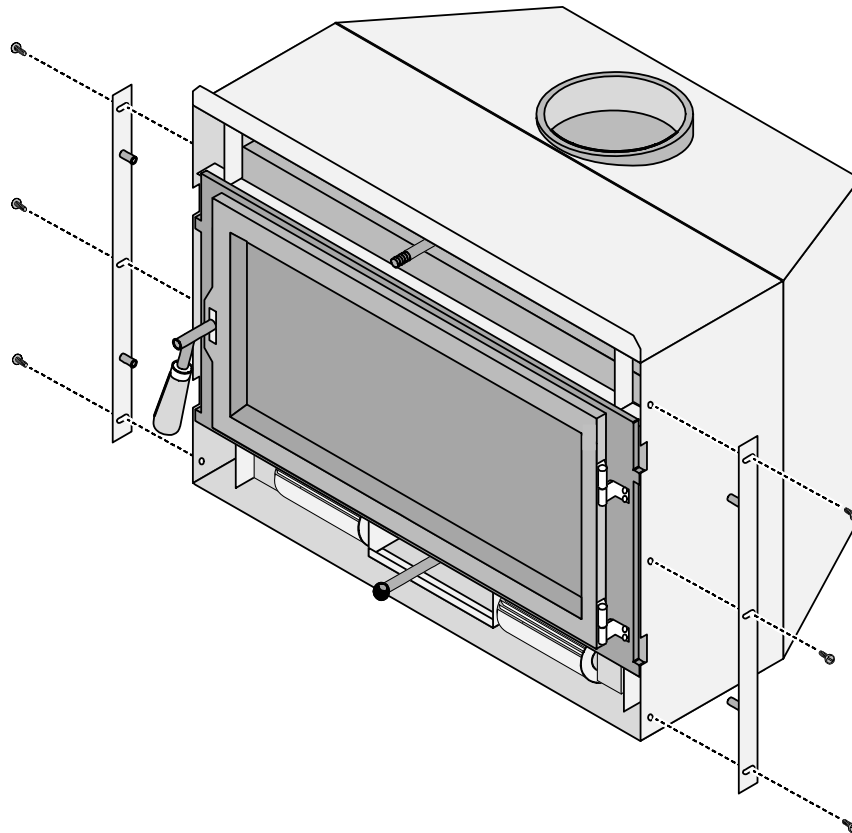

1 Piece Surround Panel - Flush Wood Plus Rectangle

(Small 96100212 Large 96100215)

Compatibility

- Flush Wood Plus Insert Rectangle

Surround Panel Sizing

	Height	Width
Small (96100212)	30-1/2"	42"
Large (96100215)	34"	44"

Packing List

- Panel
- (2) Panel Mounting Brackets

Installation

1. Before installing, the insert should be in place with the flue attached. Attach the brackets as shown below, using the screws included in the hardware pack with the insert. Make sure the brackets are flush with the front of the convection chamber.

1 Piece Surround Panel - Flush Wood Plus Rectangle

(Small 96100212 Large 96100215)

2. Attach the surround panel as shown below.

HINT: When installing the panel, route the wires through the notch on the bottom of the panel (either side).