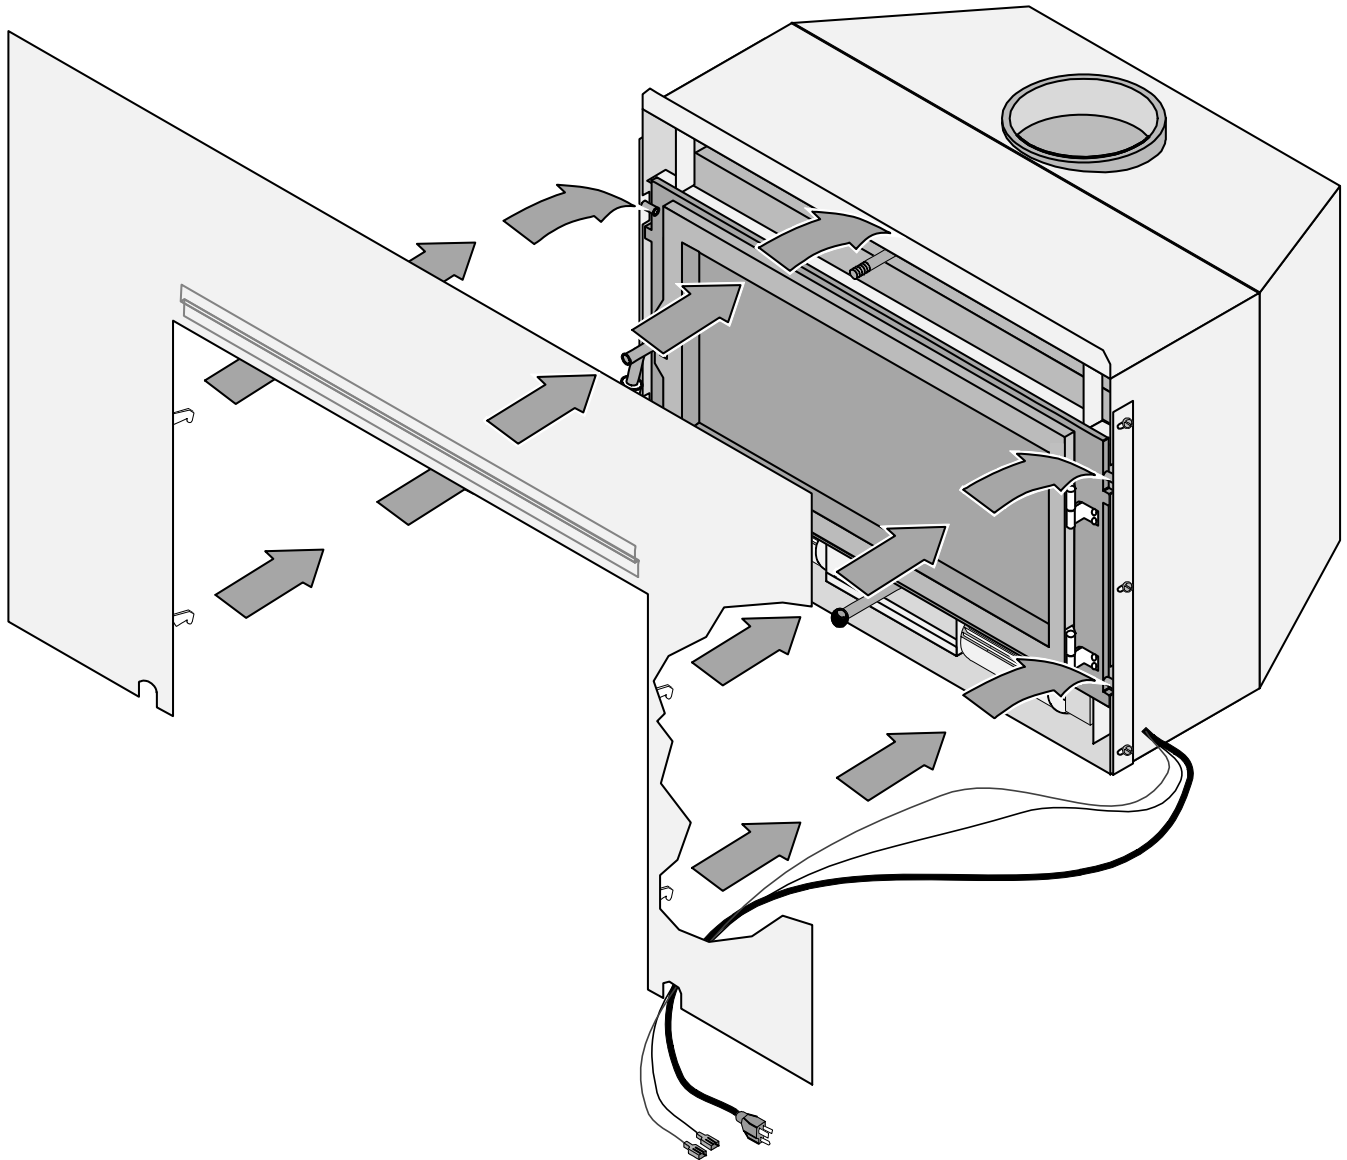

1 Piece Surround Panel - Flush Wood Plus Rectangle

(Small 96100212 Large 96100215)

Compatibility

- Flush Wood Plus Insert Rectangle

Surround Panel Sizing

	Height	Width
Small (96100212)	30-1/2"	42"
Large (96100215)	34"	44"

Packing List

- Panel
- (2) Panel Mounting Brackets

Installation

1. Before installing, the insert should be in place with the flue attached. Attach the brackets as shown below, using the screws included in the hardware pack with the insert. Make sure the brackets are flush with the front of the convection chamber.

1 Piece Surround Panel - Flush Wood Plus Rectangle

(Small 96100212 Large 96100215)

2. Attach the surround panel as shown below.

HINT: When installing the panel, route the wires through the notch on the bottom of the panel (either side).